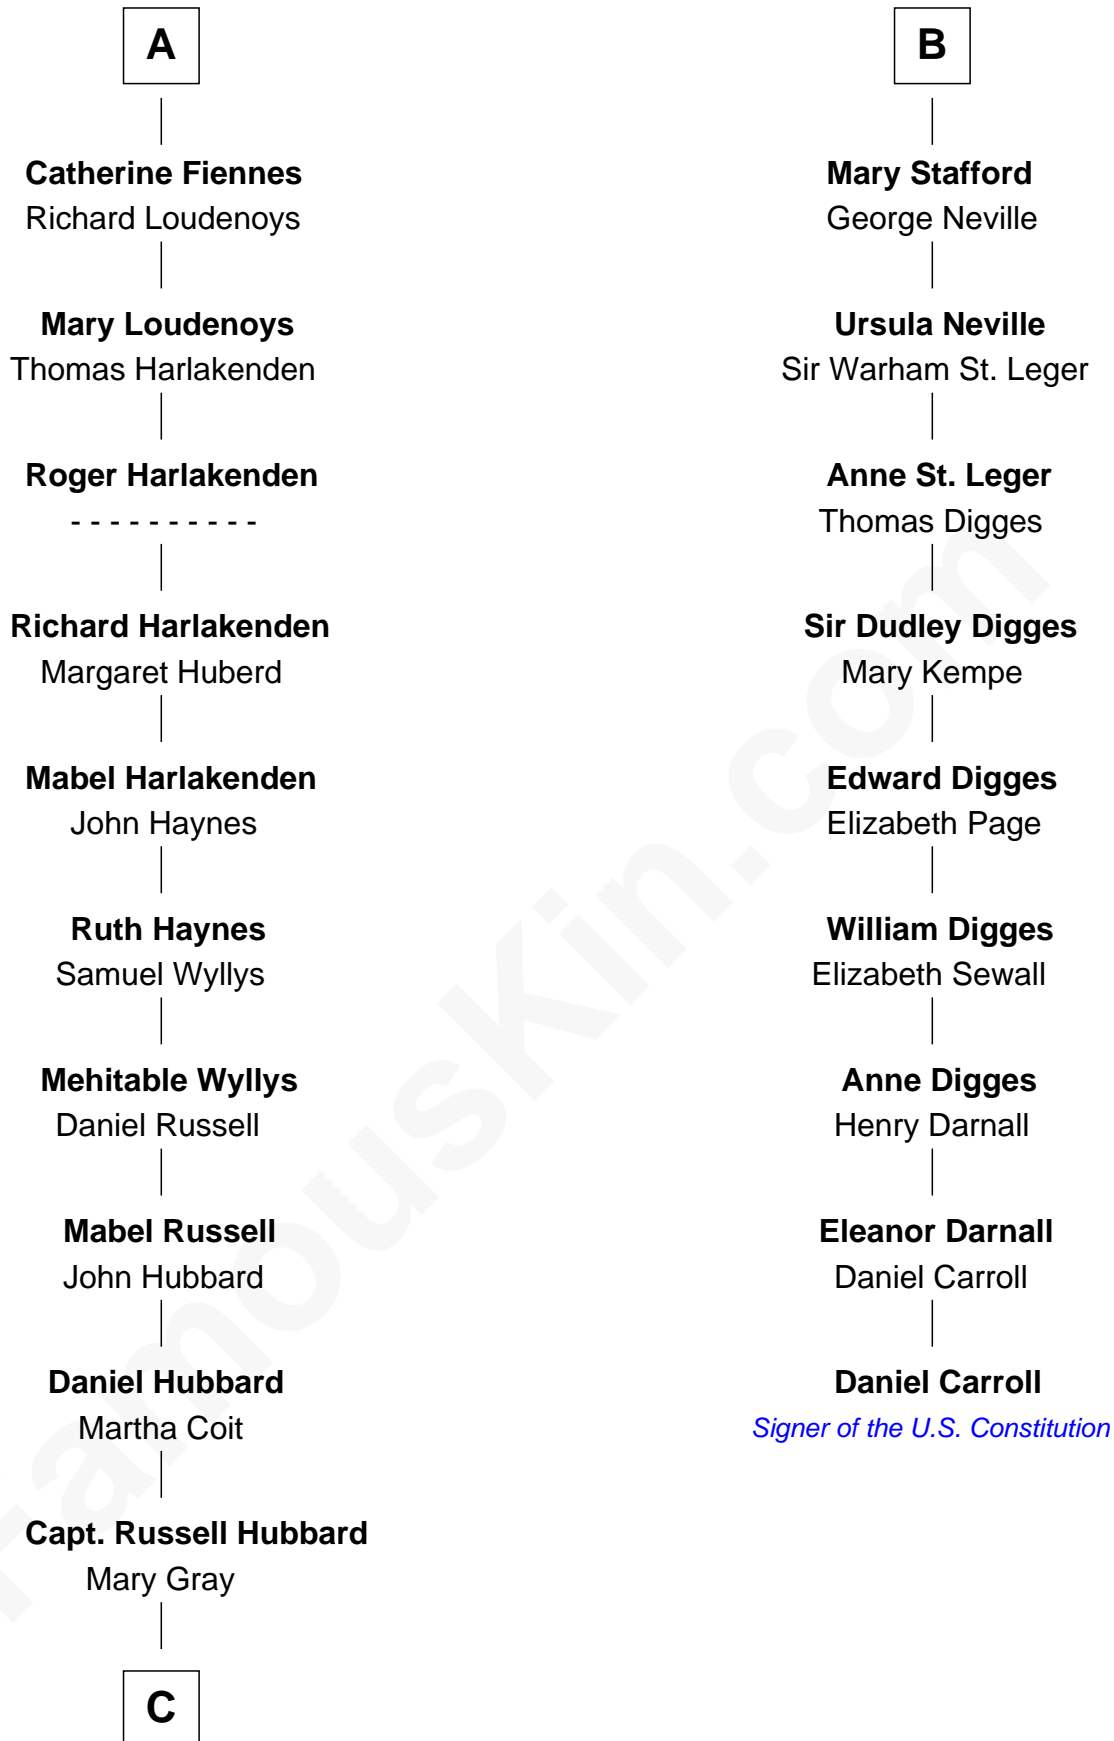

FamousKin.com
Relationship Chart of
Frank Lloyd Wright
American Architect

15th cousin 5 times removed of
Daniel Carroll
Signer of the U.S. Constitution

C

—
Martha Hubbard

David Wright

—
Rev. David Wright

Abigail Goddard

—
William Carey Wright

Anna Lloyd Jones

—
Frank Lloyd Wright

American Architect

FamousKin.com