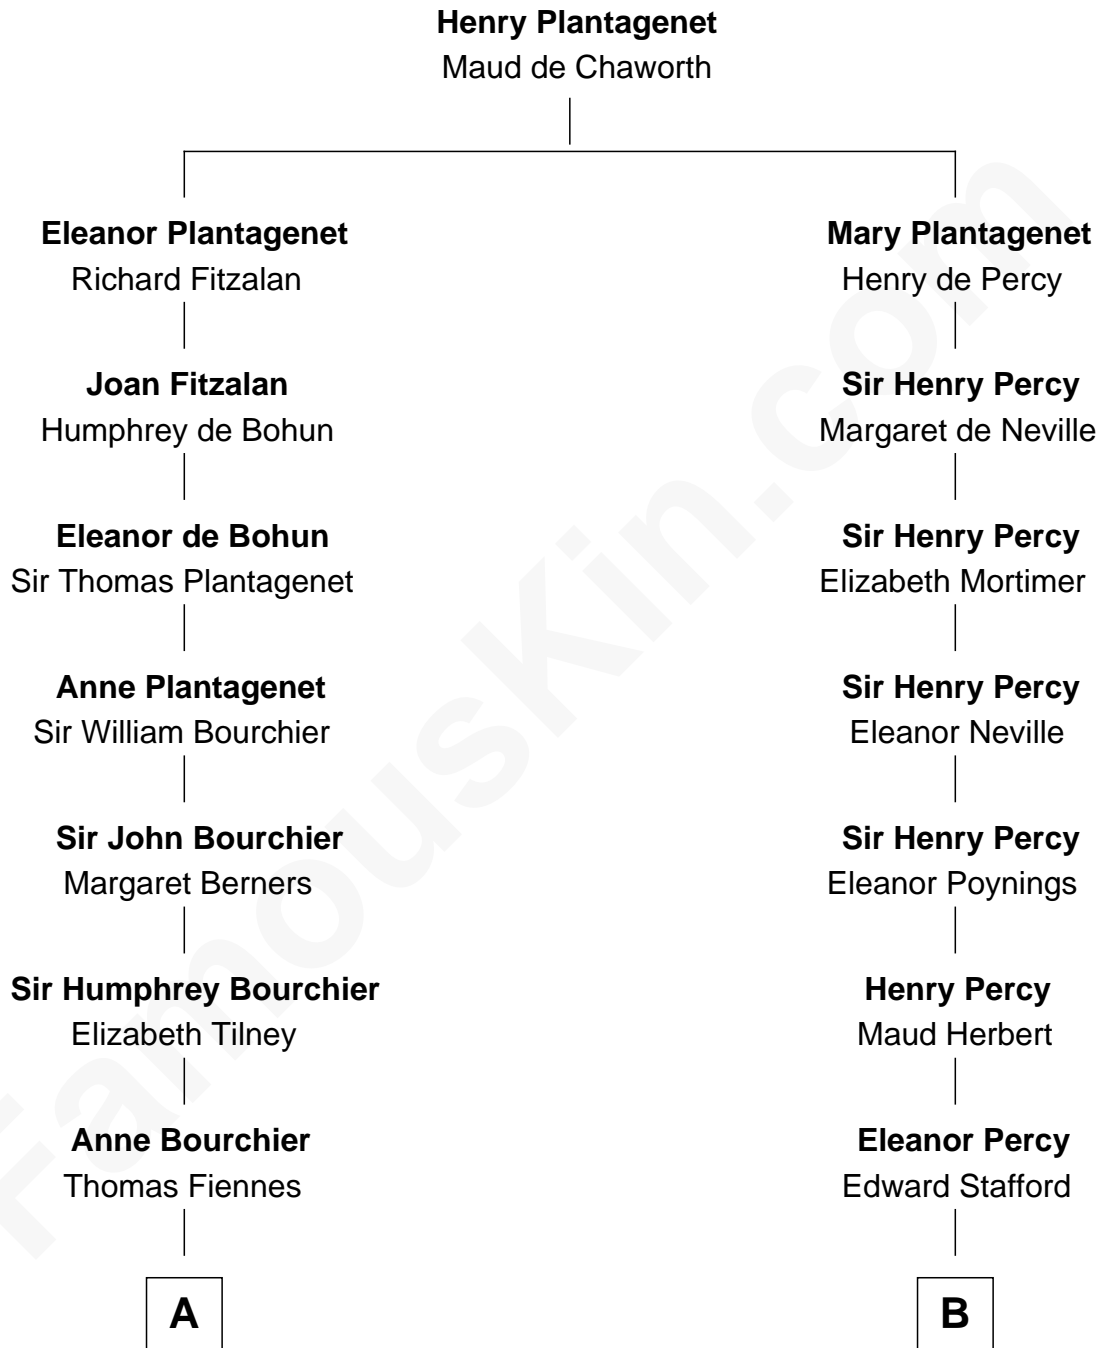

FamousKin.com
Relationship Chart of
Frank Lloyd Wright
American Architect

15th cousin 5 times removed of
Daniel Carroll
Signer of the U.S. Constitution

C

—
Martha Hubbard

David Wright

—
Rev. David Wright

Abigail Goddard

—
William Carey Wright

Anna Lloyd Jones

—
Frank Lloyd Wright

American Architect

FamousKin.com