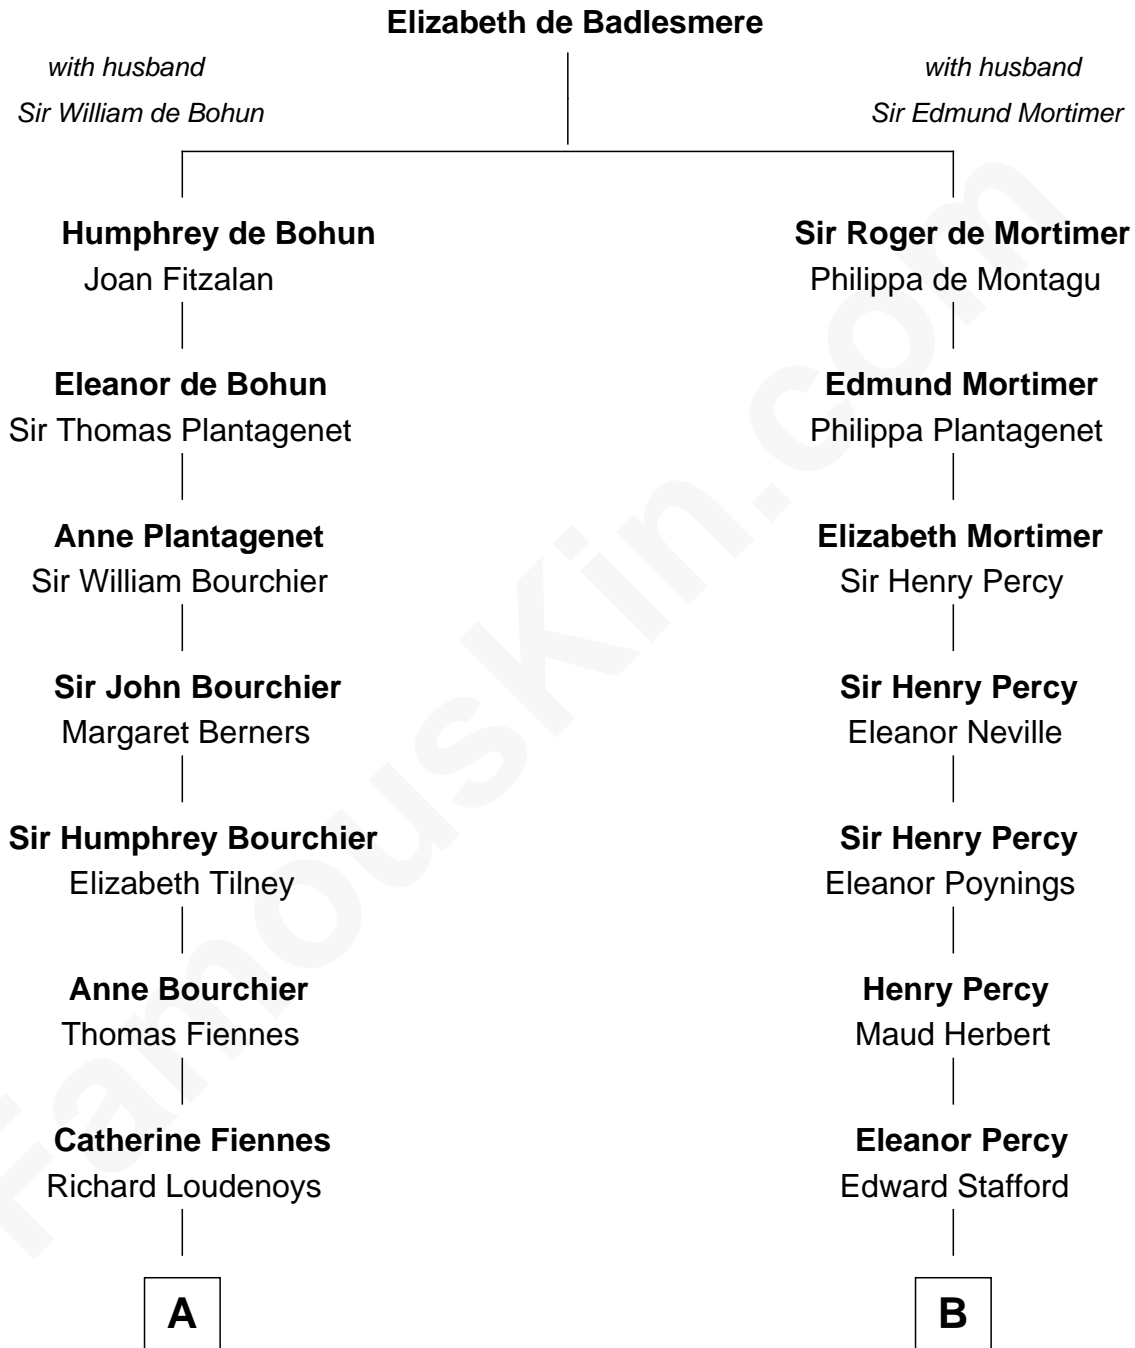

FamousKin.com
Relationship Chart of
Frank Lloyd Wright
American Architect

15th cousin 4 times removed of
Daniel Carroll
Signer of the U.S. Constitution

C

—
Rev. David Wright

Abigail Goddard

—
William Carey Wright

Anna Lloyd Jones

—
Frank Lloyd Wright

American Architect

FamousKin.com