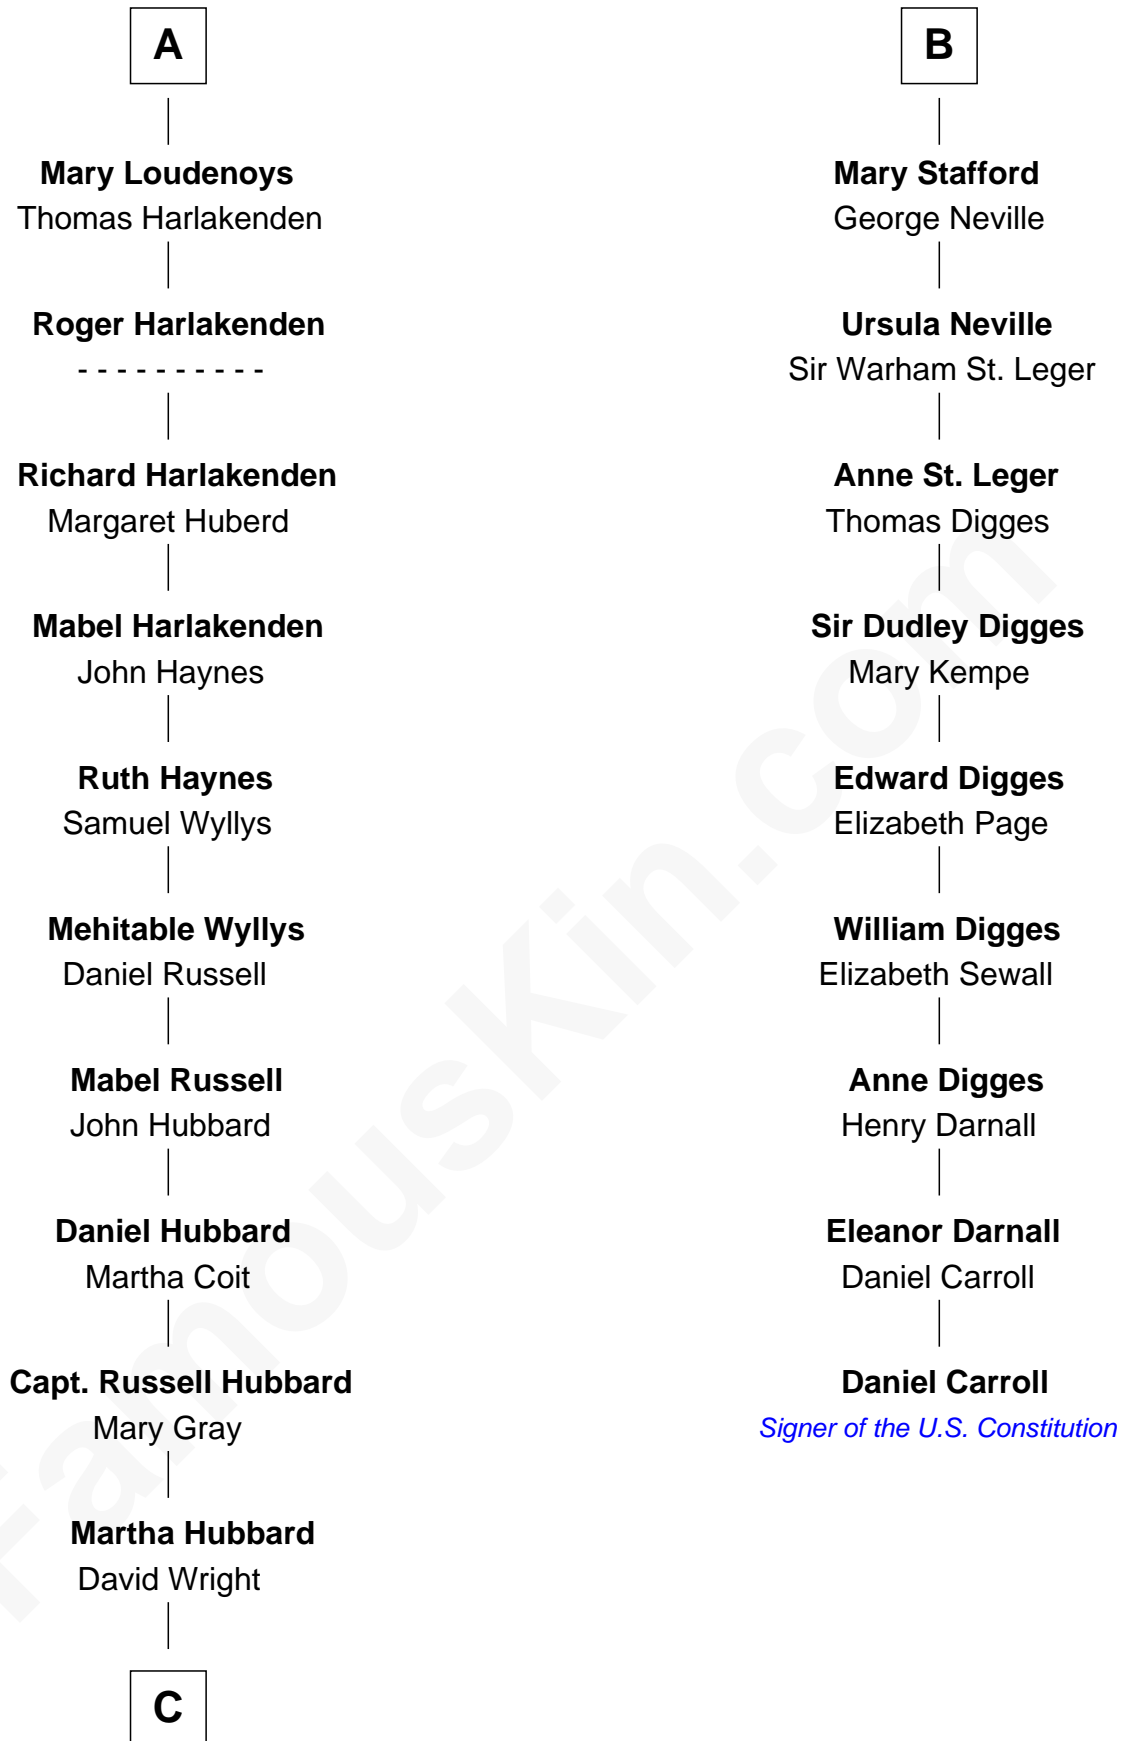

FamousKin.com
Relationship Chart of
Frank Lloyd Wright
American Architect

15th cousin 4 times removed of
Daniel Carroll
Signer of the U.S. Constitution

C

—
Rev. David Wright

Abigail Goddard

—
William Carey Wright

Anna Lloyd Jones

—
Frank Lloyd Wright

American Architect

FamousKin.com