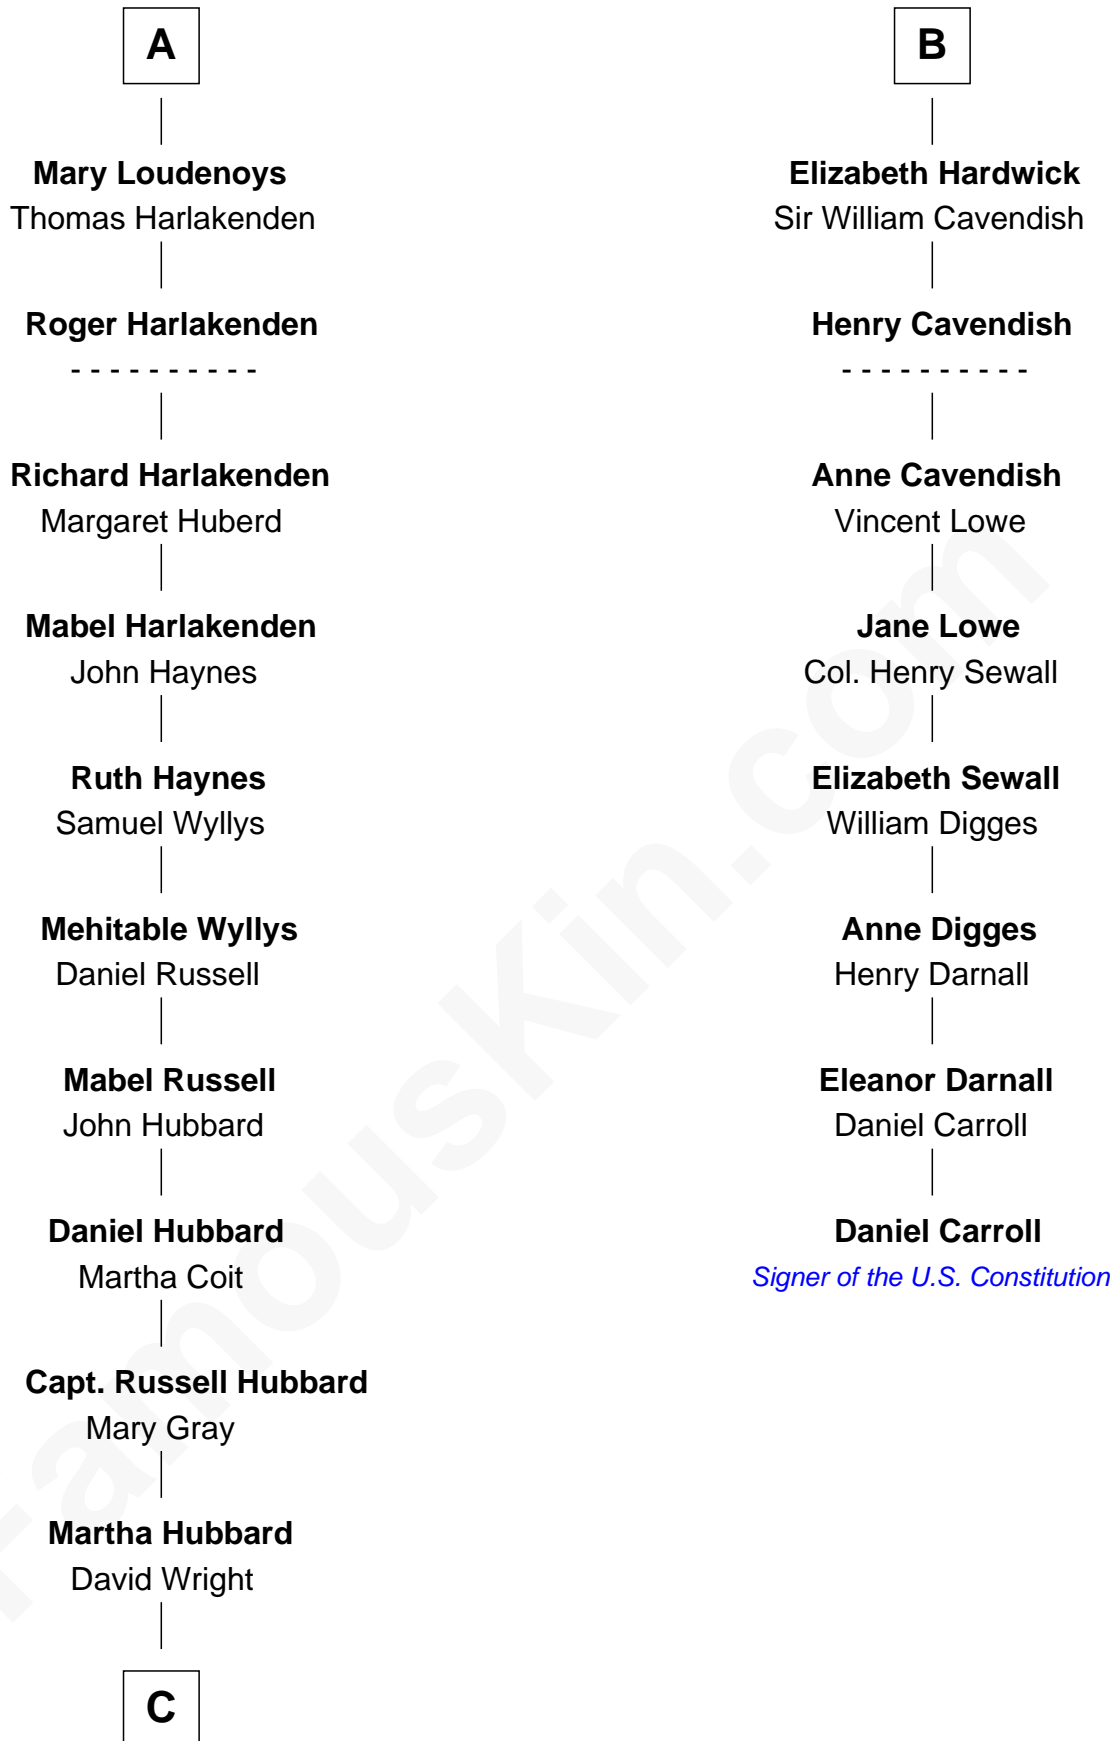

FamousKin.com
Relationship Chart of
Frank Lloyd Wright
American Architect

14th cousin 5 times removed of

Daniel Carroll
Signer of the U.S. Constitution

Edmund Fitzalan
 Alice de Warenne

C

—
Rev. David Wright

Abigail Goddard

—
William Carey Wright

Anna Lloyd Jones

—
Frank Lloyd Wright

American Architect

FamousKin.com