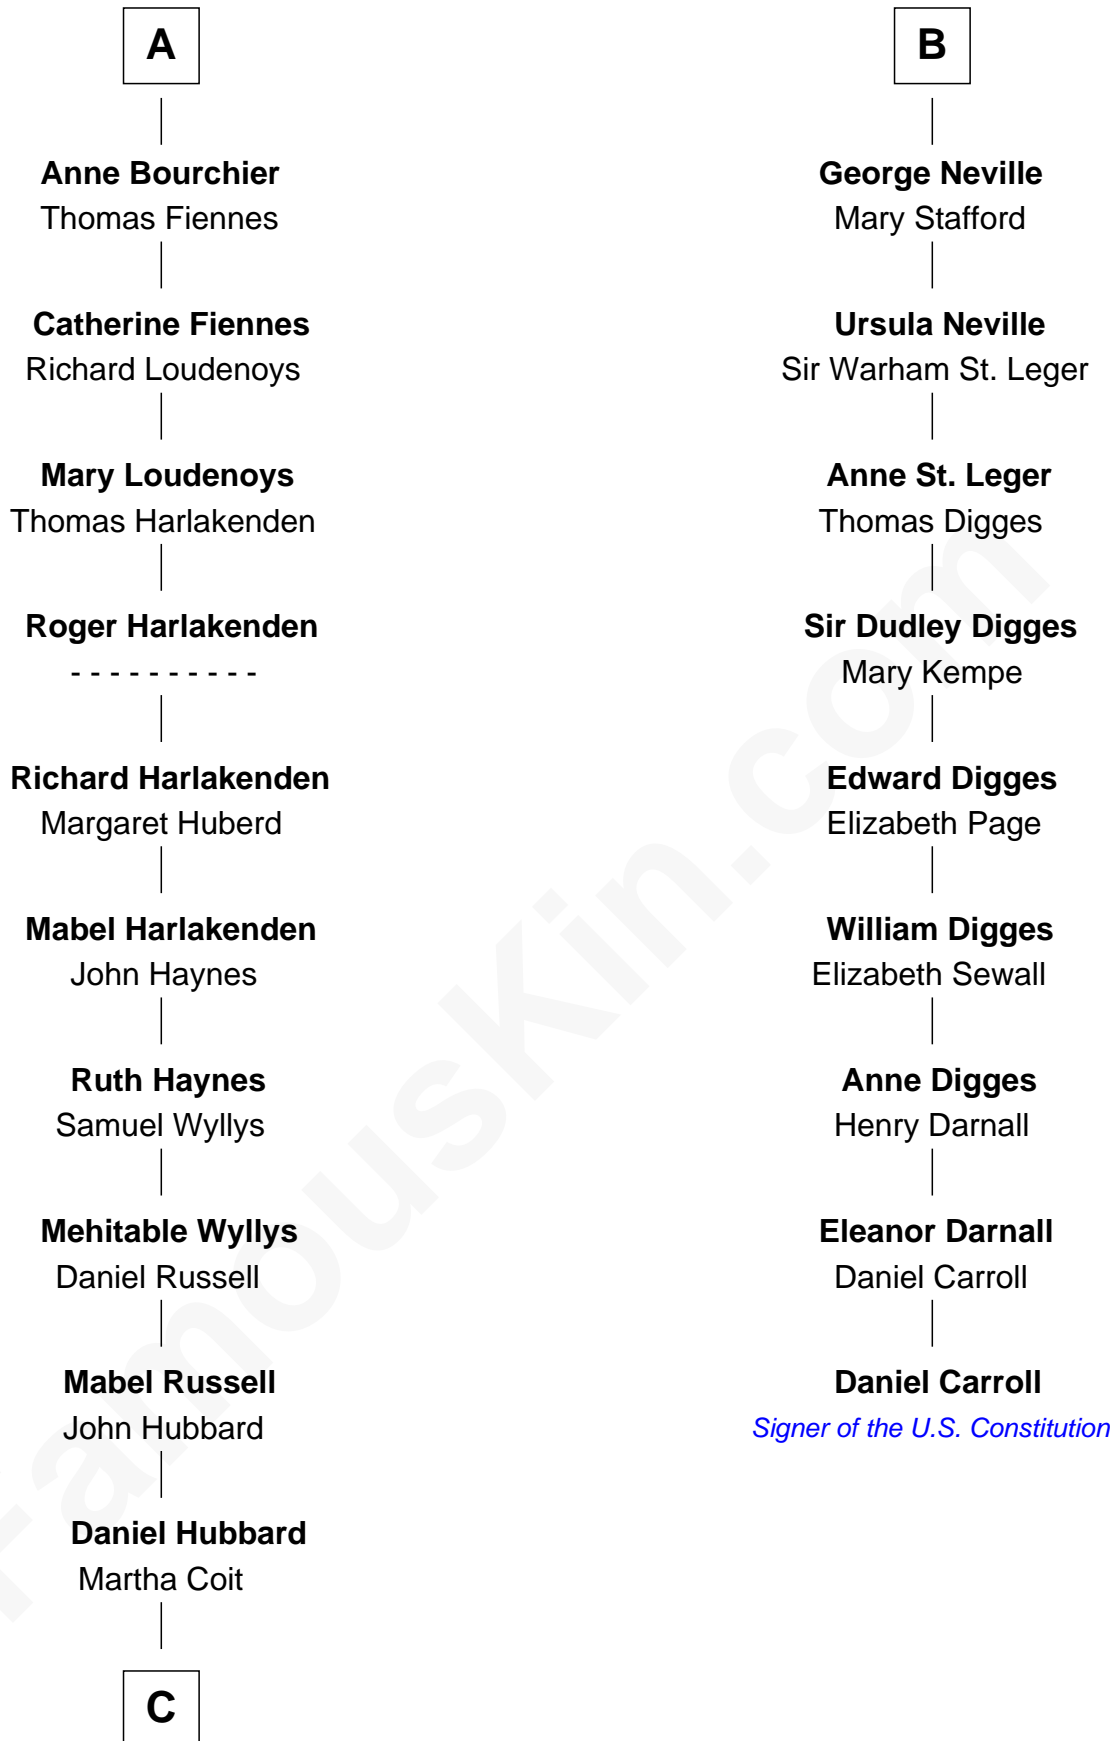

FamousKin.com
Relationship Chart of
Frank Lloyd Wright
American Architect

15th cousin 6 times removed of
Daniel Carroll
Signer of the U.S. Constitution

C

—
Capt. Russell Hubbard

Mary Gray

—
Martha Hubbard

David Wright

—
Rev. David Wright

Abigail Goddard

—
William Carey Wright

Anna Lloyd Jones

—
Frank Lloyd Wright

American Architect

FamousKin.com