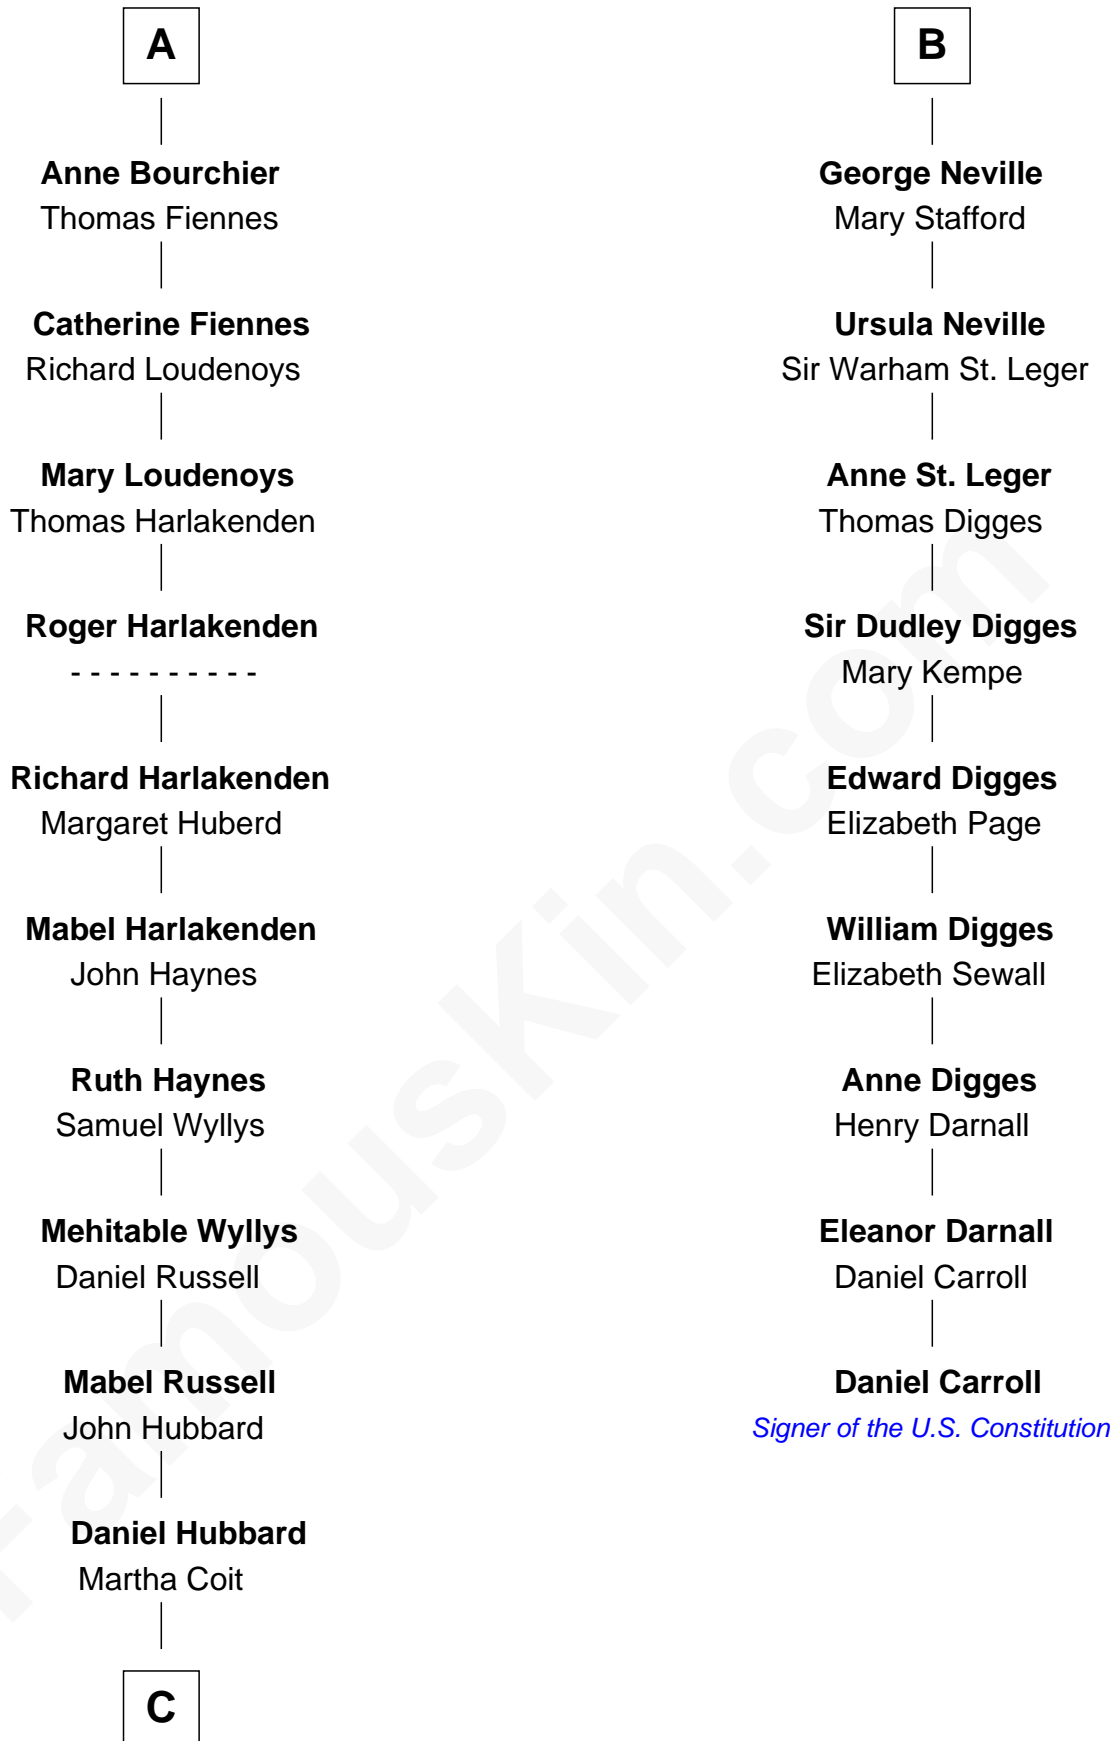

FamousKin.com
Relationship Chart of
Frank Lloyd Wright
American Architect

15th cousin 6 times removed of
Daniel Carroll
Signer of the U.S. Constitution

FamousKin.com