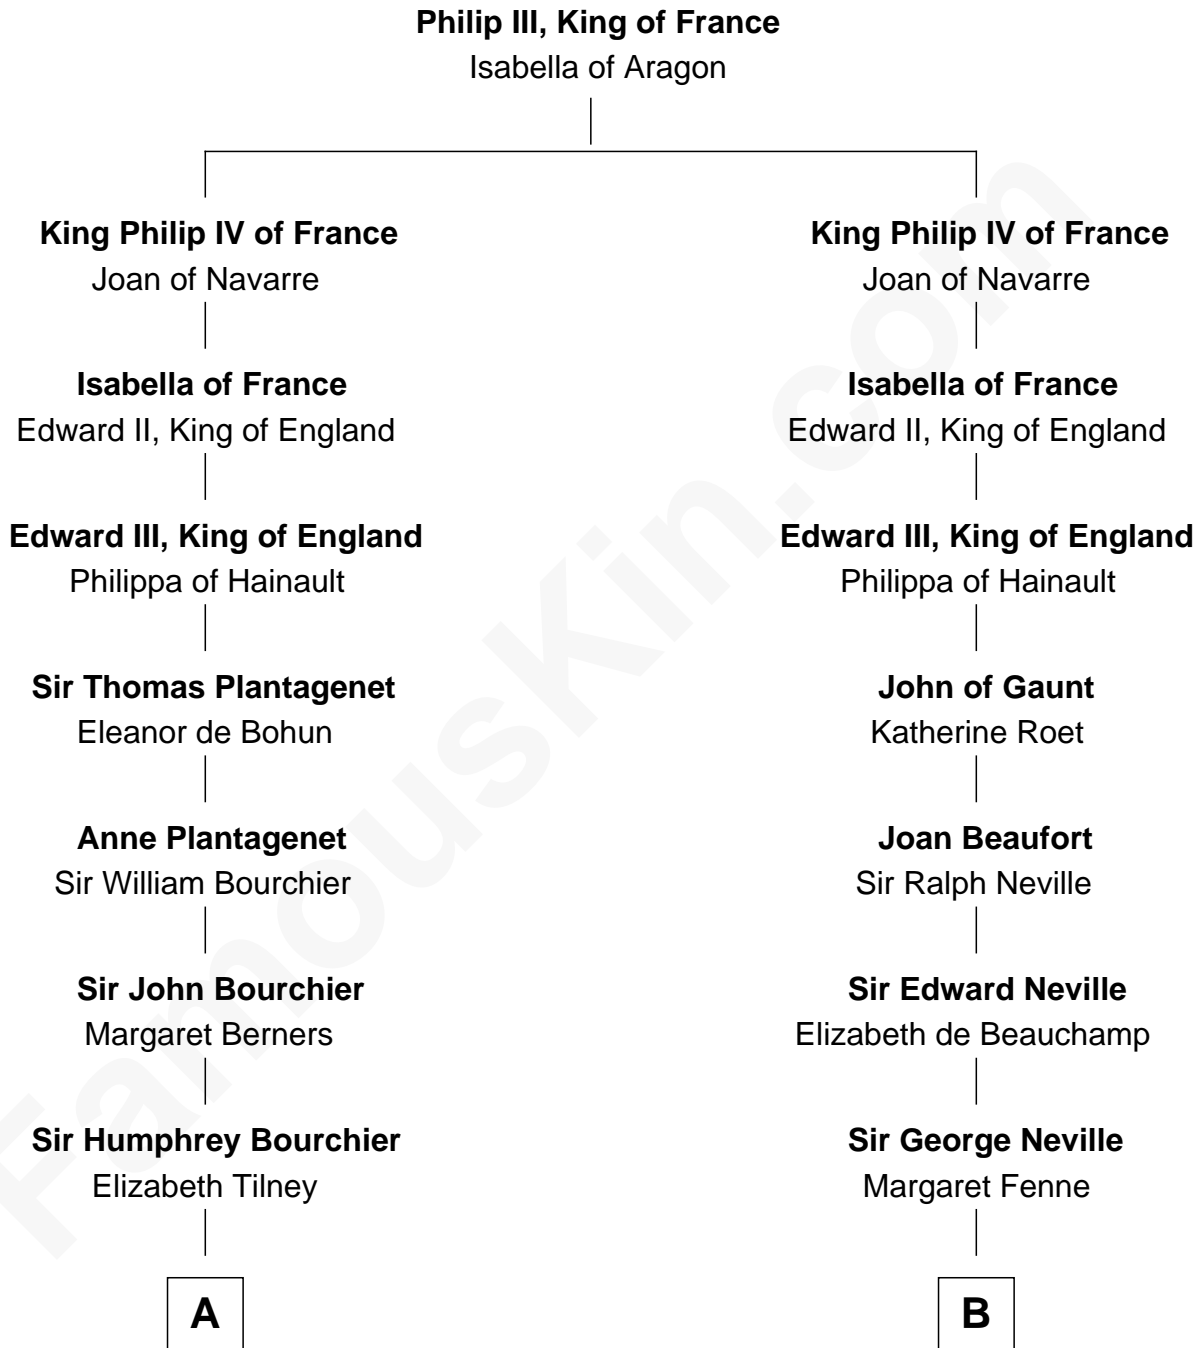

FamousKin.com
Relationship Chart of
Frank Lloyd Wright
American Architect

15th cousin 6 times removed of
Daniel Carroll
Signer of the U.S. Constitution

FamousKin.com