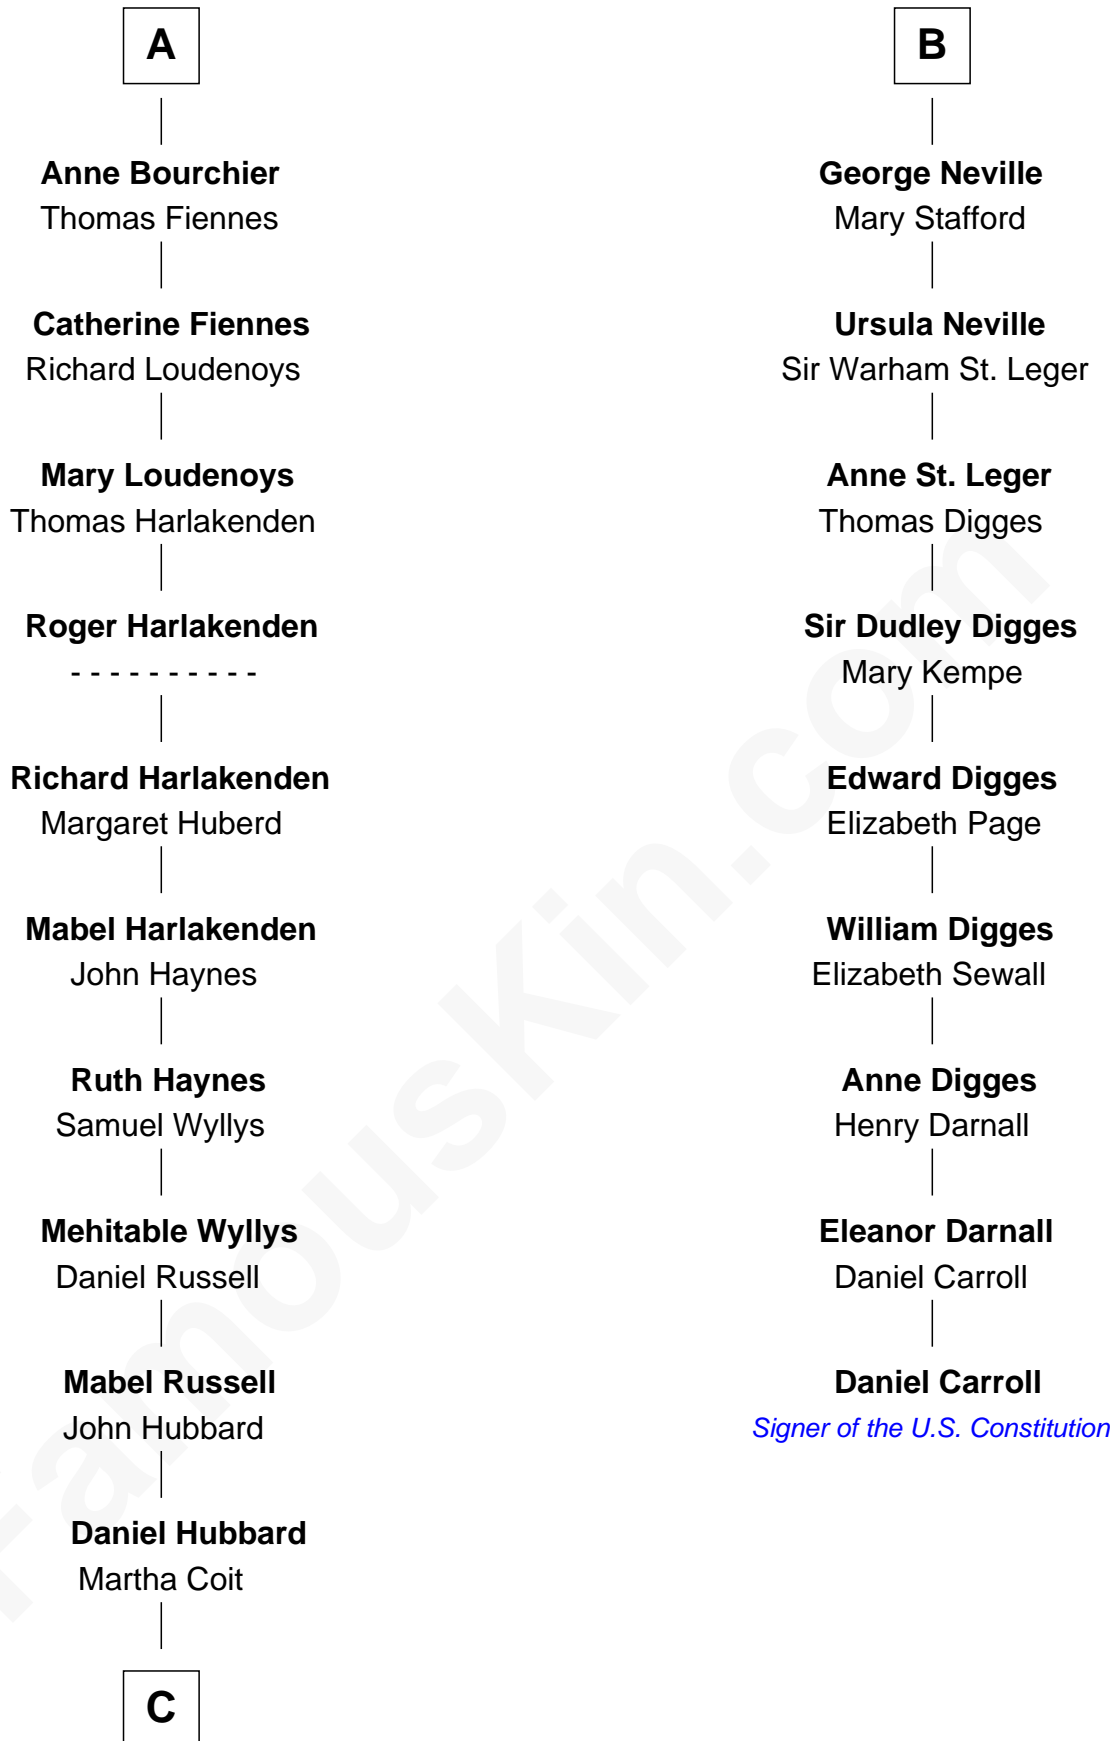

FamousKin.com
Relationship Chart of
Frank Lloyd Wright
American Architect

15th cousin 6 times removed of
Daniel Carroll
Signer of the U.S. Constitution

Ferdinand III, King of Castile
 Joanna of Ponthieu

FamousKin.com