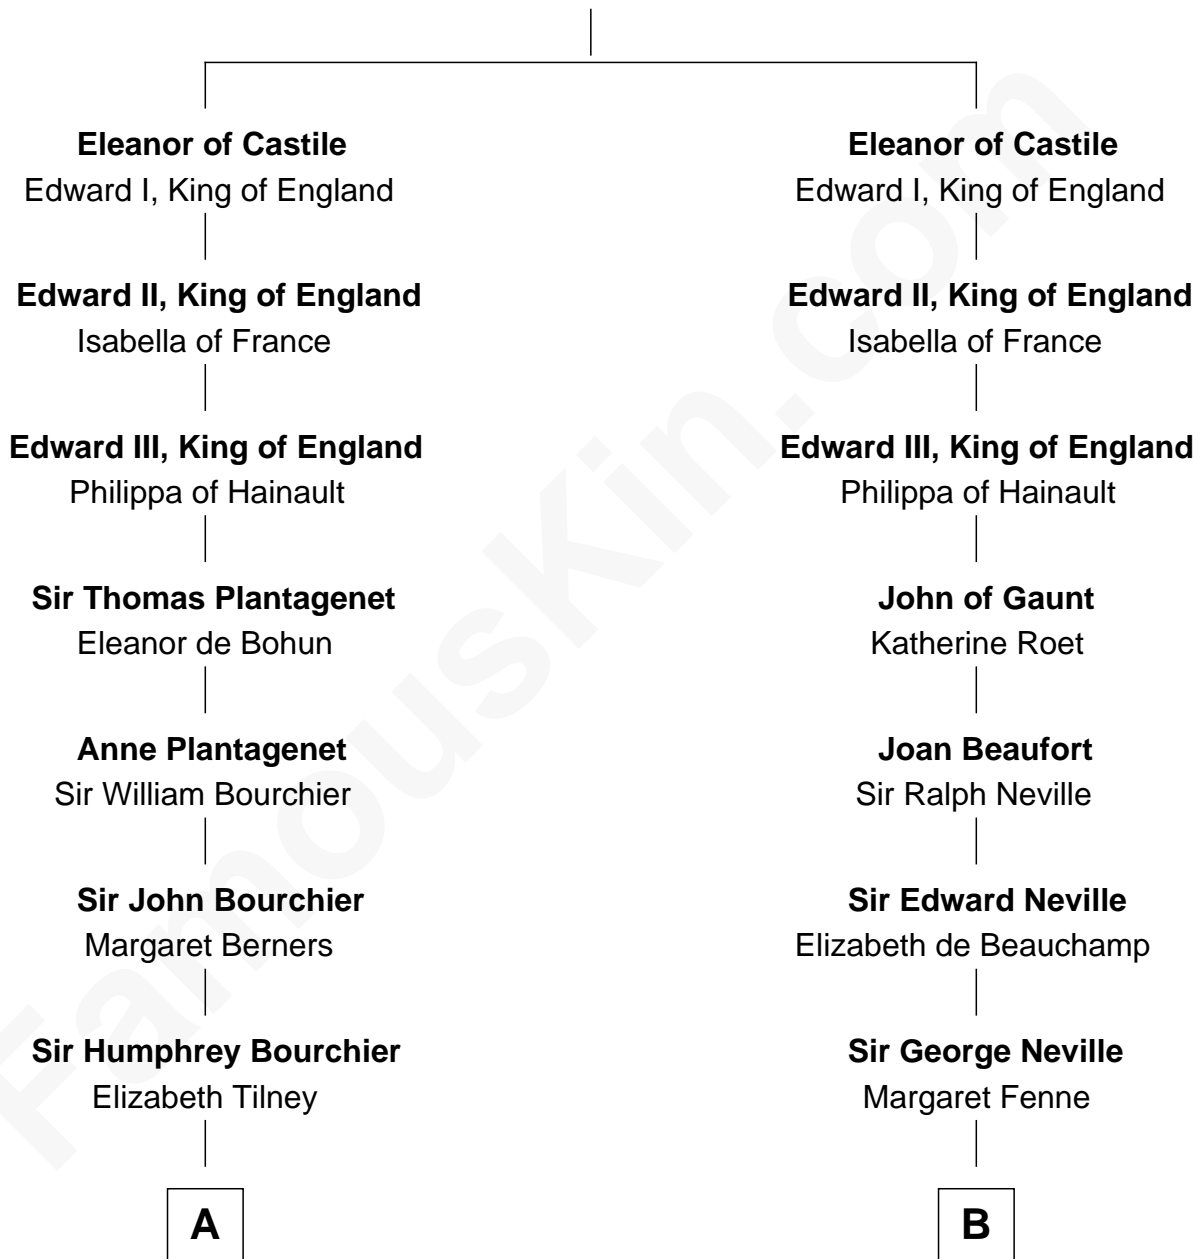

FamousKin.com
Relationship Chart of
Frank Lloyd Wright
American Architect

15th cousin 6 times removed of
Daniel Carroll
Signer of the U.S. Constitution

Ferdinand III, King of Castile
 Joanna of Ponthieu

FamousKin.com