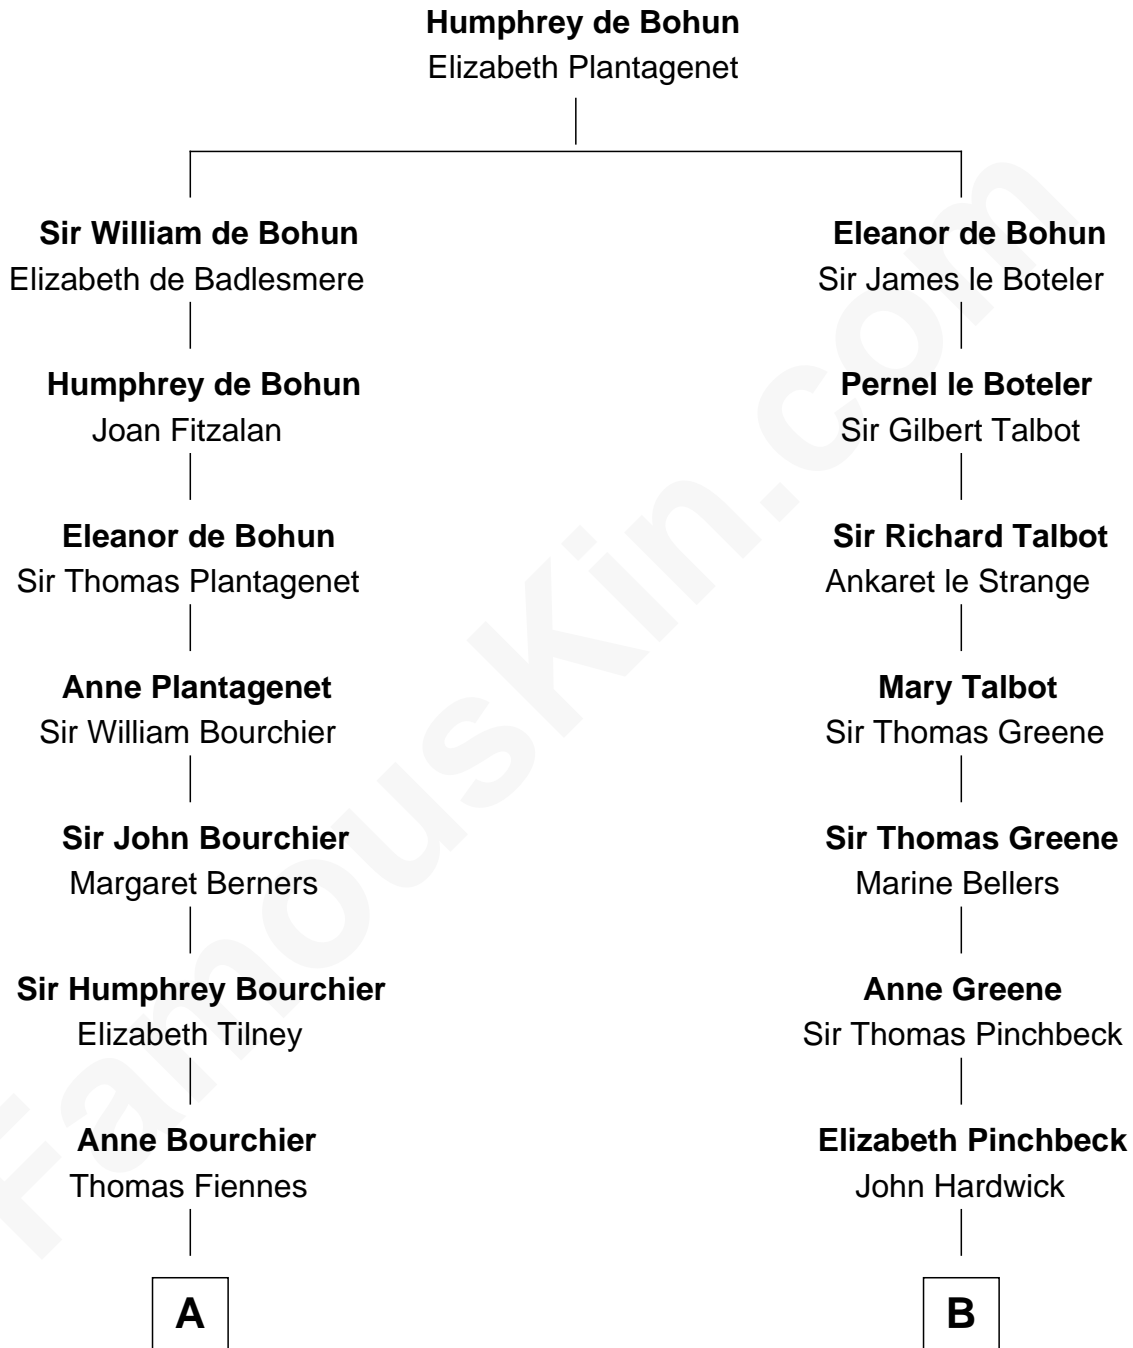

FamousKin.com
Relationship Chart of
Frank Lloyd Wright
American Architect

15th cousin 5 times removed of
Daniel Carroll
Signer of the U.S. Constitution

C

—
Martha Hubbard

David Wright

—
Rev. David Wright

Abigail Goddard

—
William Carey Wright

Anna Lloyd Jones

—
Frank Lloyd Wright

American Architect

FamousKin.com