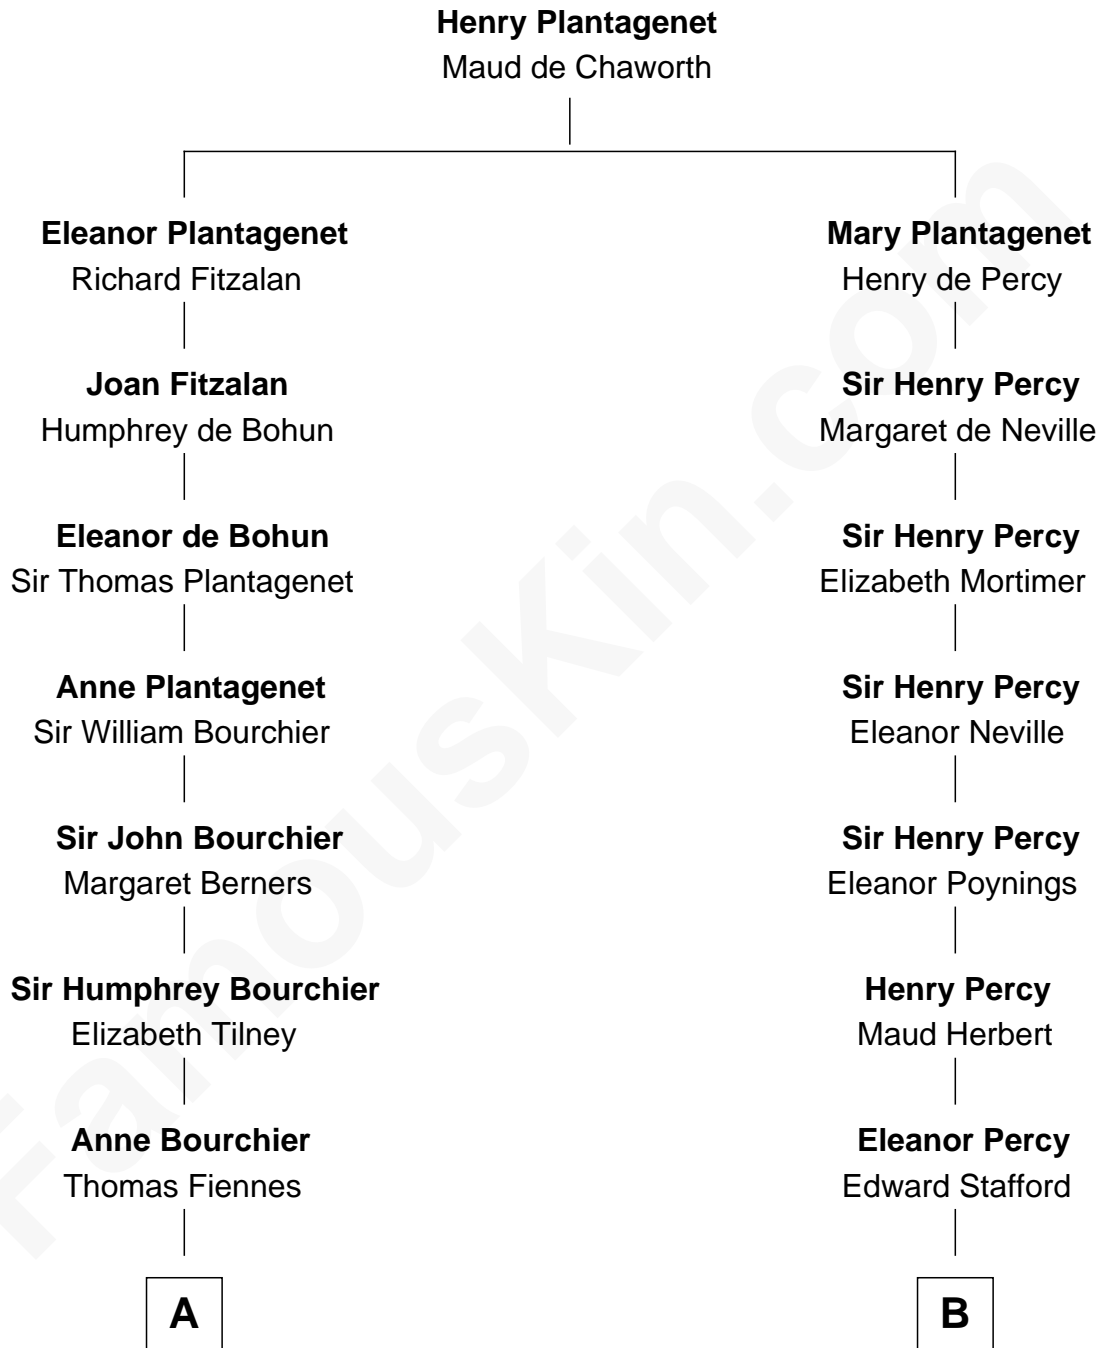

FamousKin.com
Relationship Chart of
Frank Lloyd Wright
American Architect

15th cousin 5 times removed of
John Carroll
Founder of Georgetown University

C

—
Martha Hubbard

David Wright

—
Rev. David Wright

Abigail Goddard

—
William Carey Wright

Anna Lloyd Jones

—
Frank Lloyd Wright

American Architect

FamousKin.com