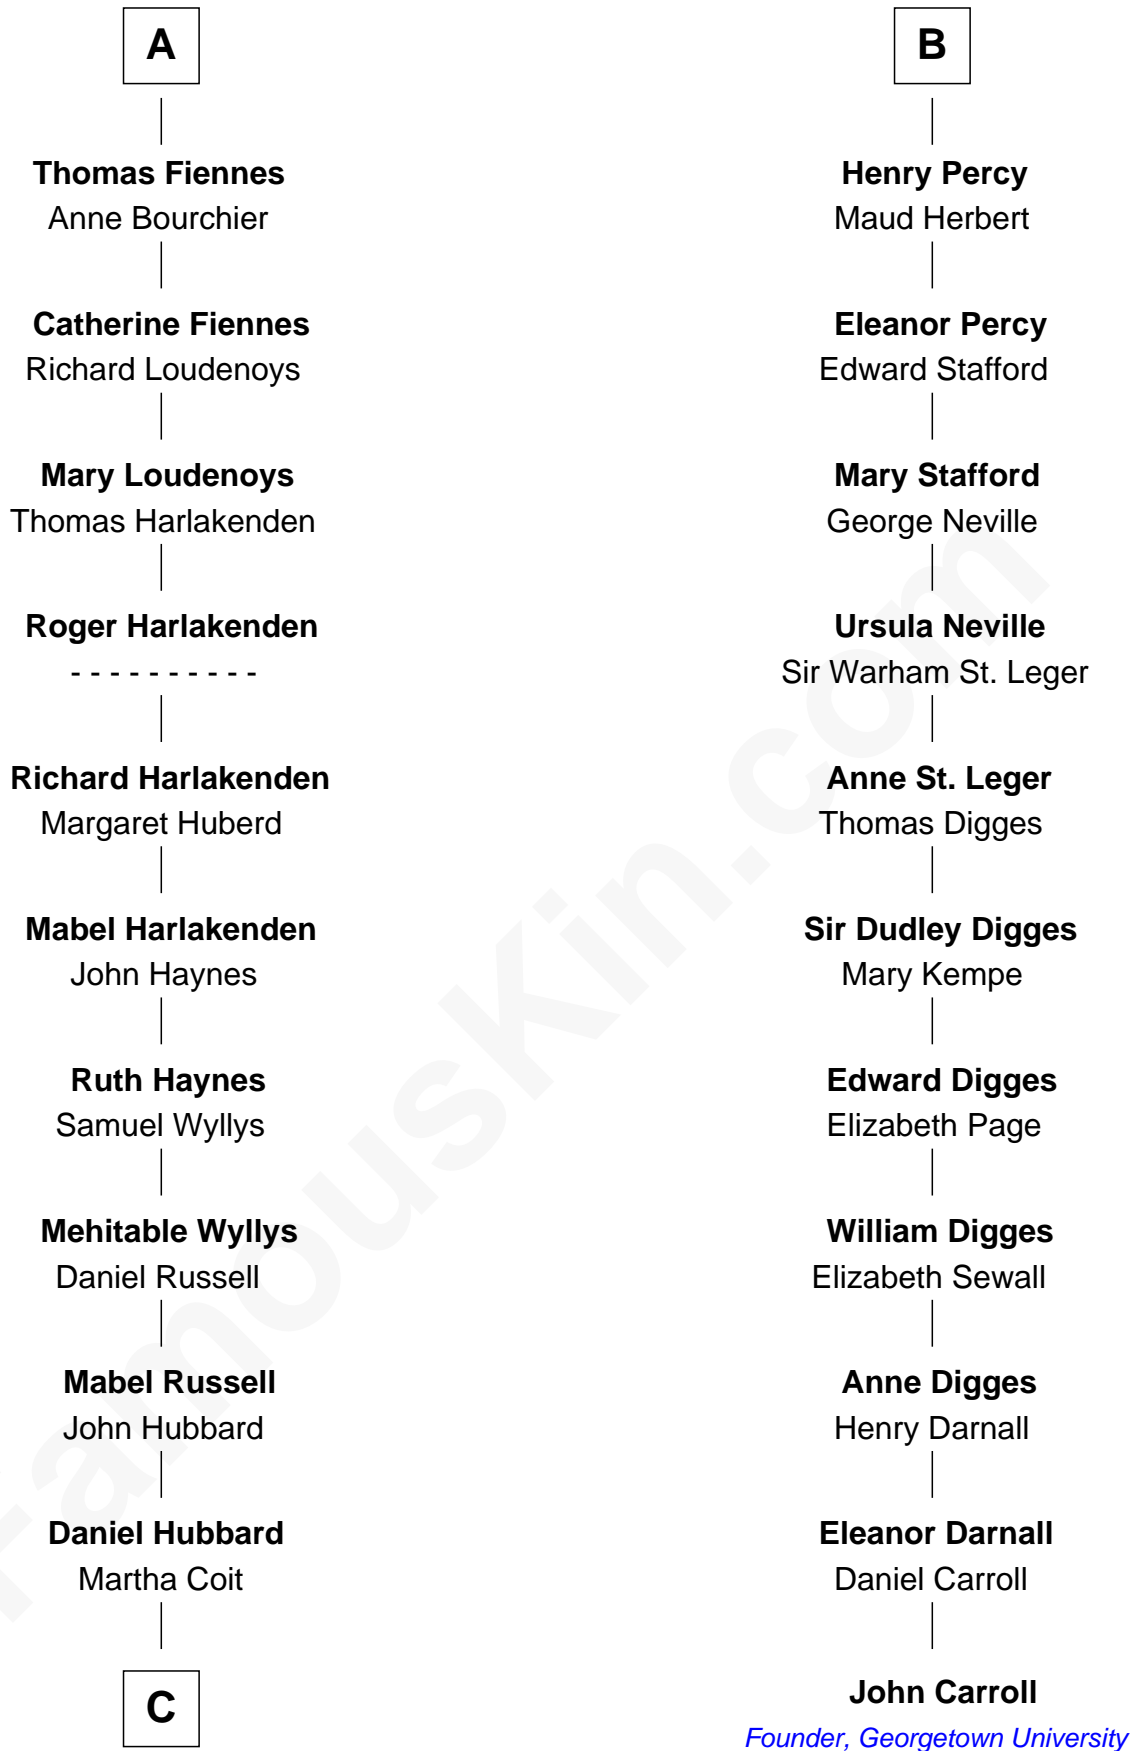

FamousKin.com
Relationship Chart of
Frank Lloyd Wright
American Architect

17th cousin 4 times removed of
John Carroll
Founder of Georgetown University

FamousKin.com