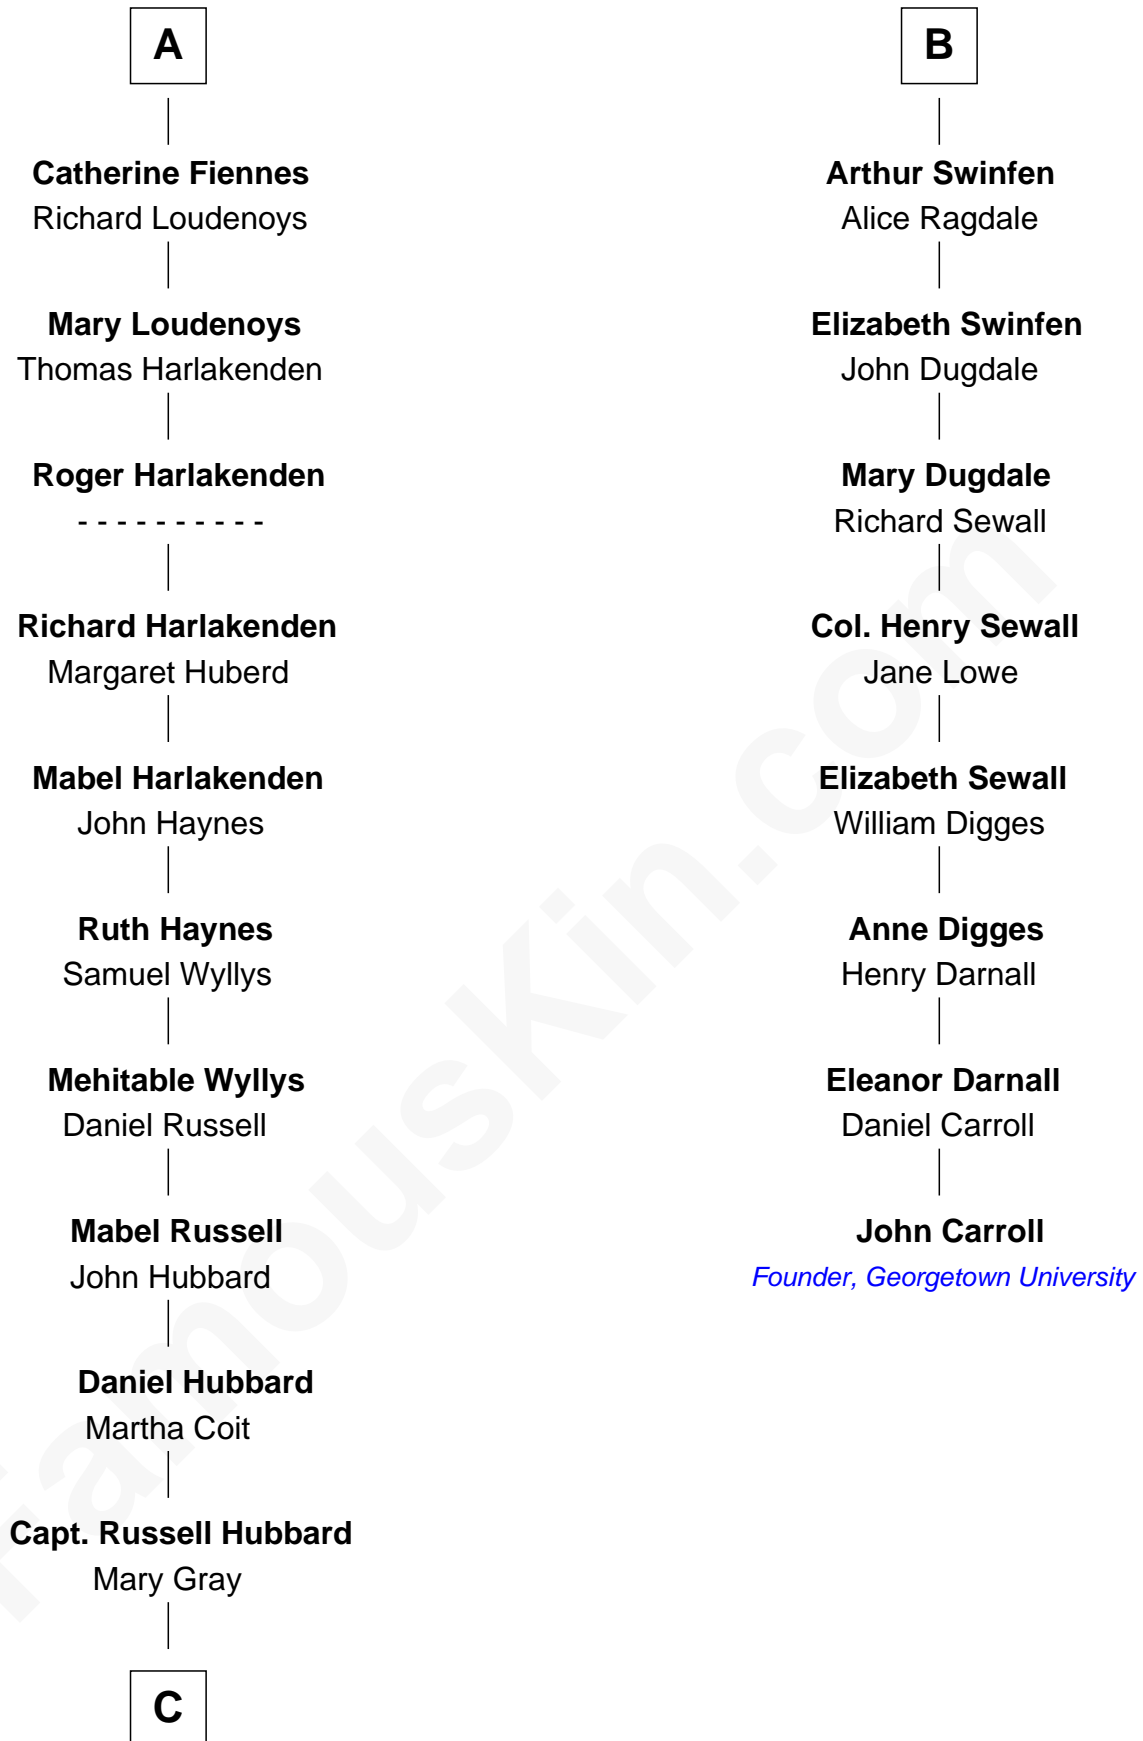

FamousKin.com
Relationship Chart of
Frank Lloyd Wright
American Architect

14th cousin 6 times removed of
John Carroll
Founder of Georgetown University

C

—
Martha Hubbard

David Wright

—
Rev. David Wright

Abigail Goddard

—
William Carey Wright

Anna Lloyd Jones

—
Frank Lloyd Wright

American Architect

FamousKin.com