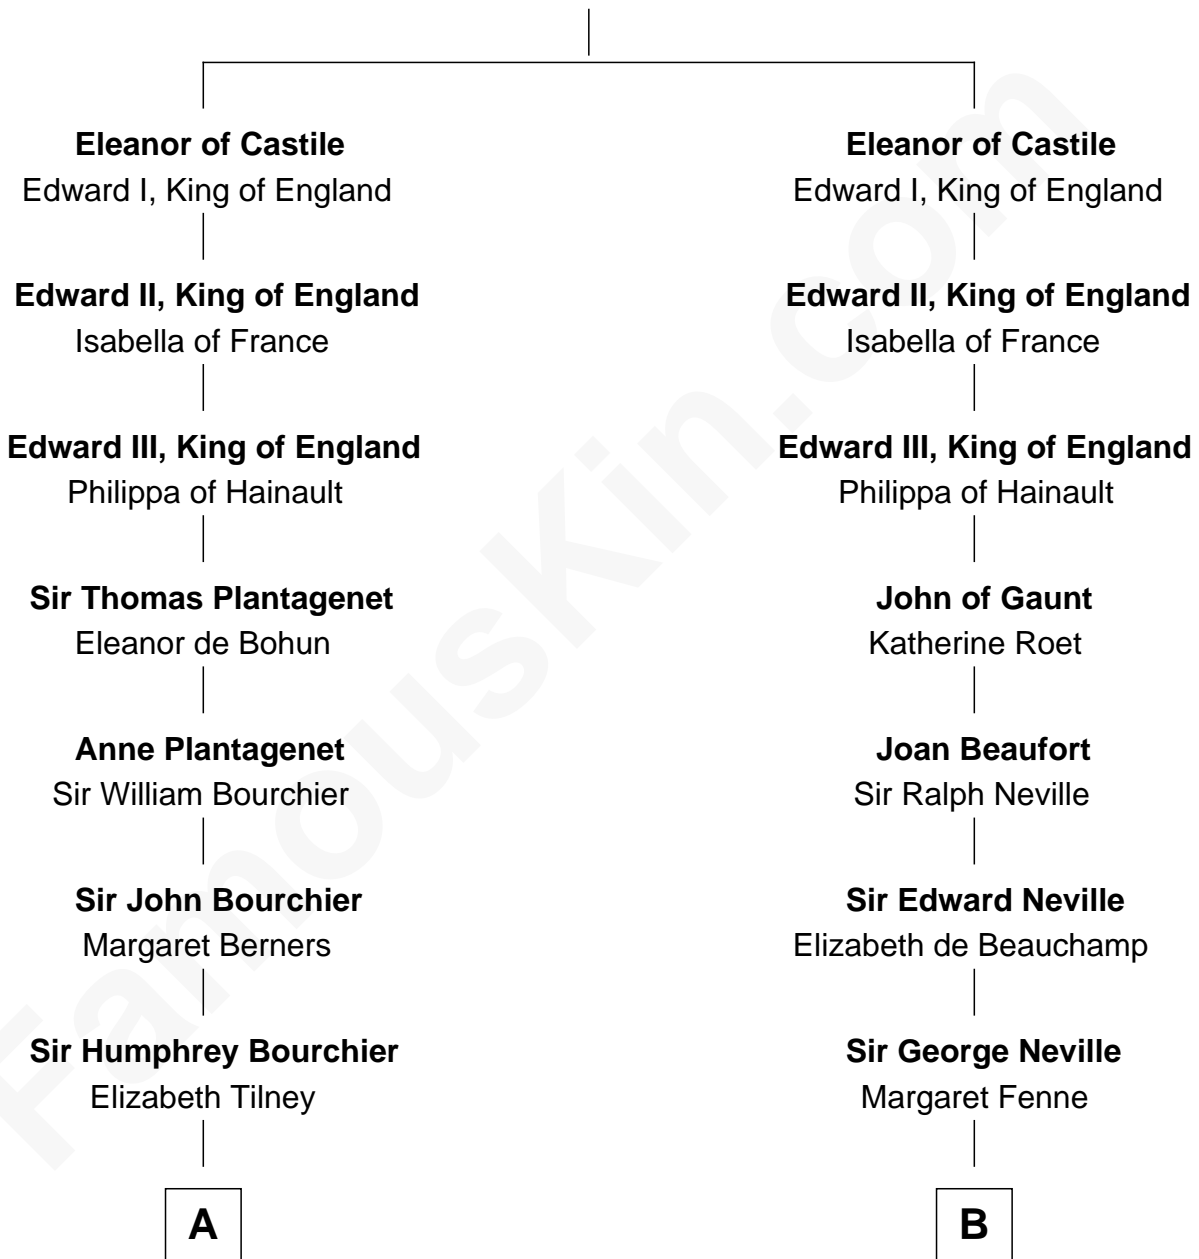

FamousKin.com
Relationship Chart of
Frank Lloyd Wright
American Architect

15th cousin 6 times removed of
John Carroll
Founder of Georgetown University

Ferdinand III, King of Castile
 Joanna of Ponthieu

FamousKin.com