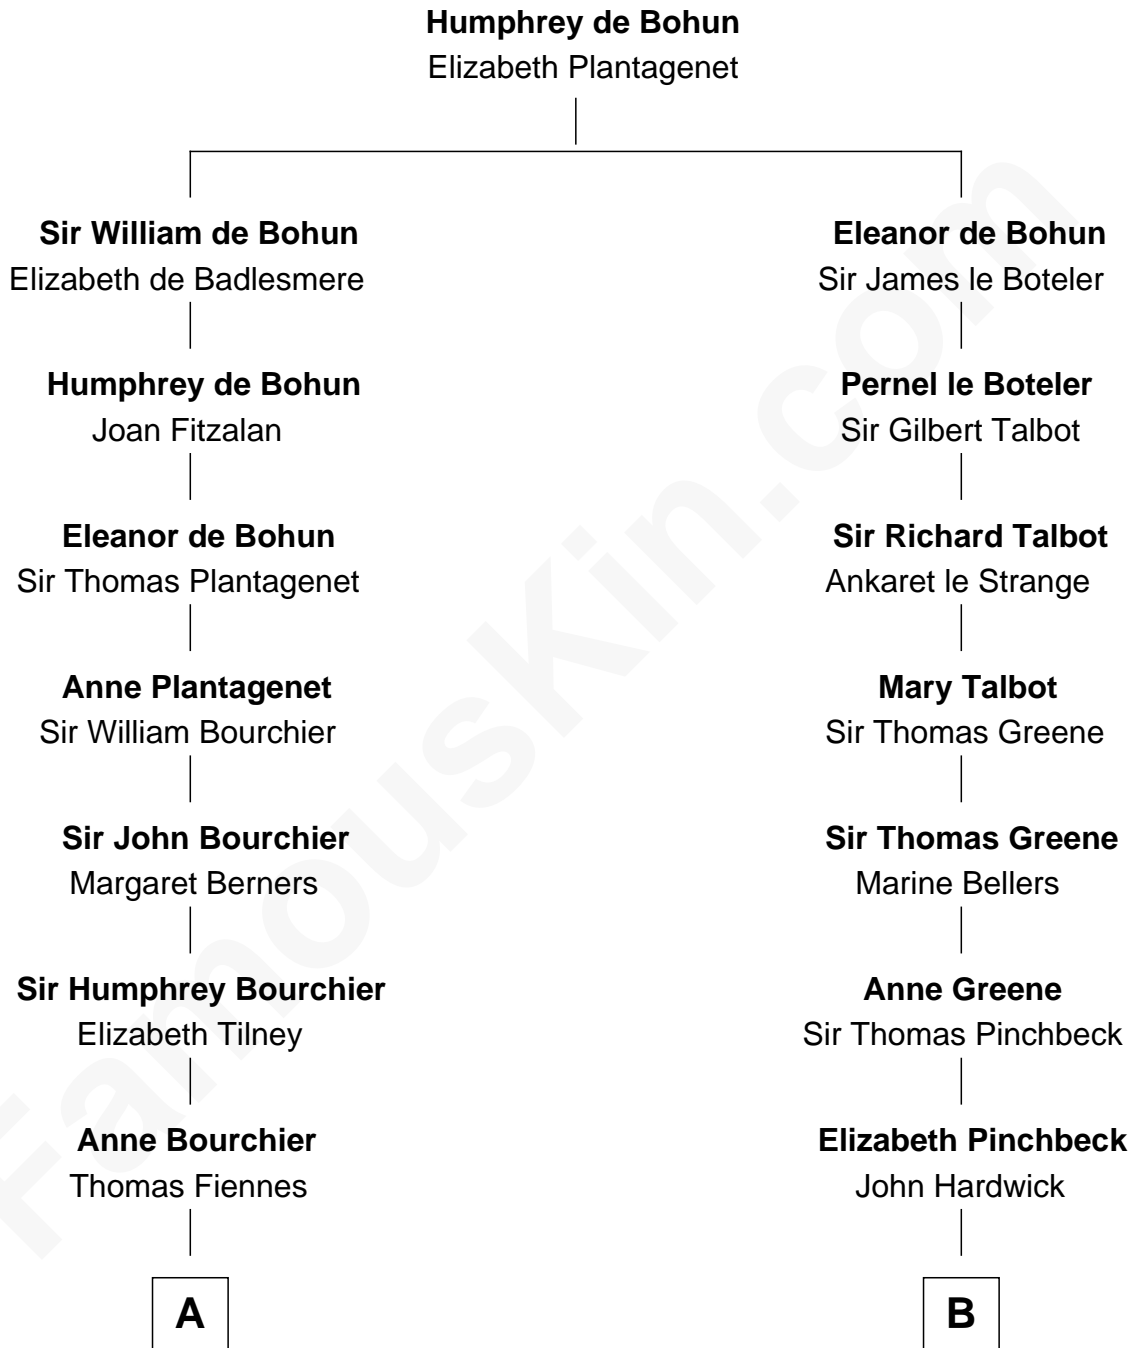

FamousKin.com
Relationship Chart of
Frank Lloyd Wright
American Architect

15th cousin 5 times removed of
John Carroll
Founder of Georgetown University

C

—
Martha Hubbard

David Wright

—
Rev. David Wright

Abigail Goddard

—
William Carey Wright

Anna Lloyd Jones

—
Frank Lloyd Wright

American Architect

FamousKin.com