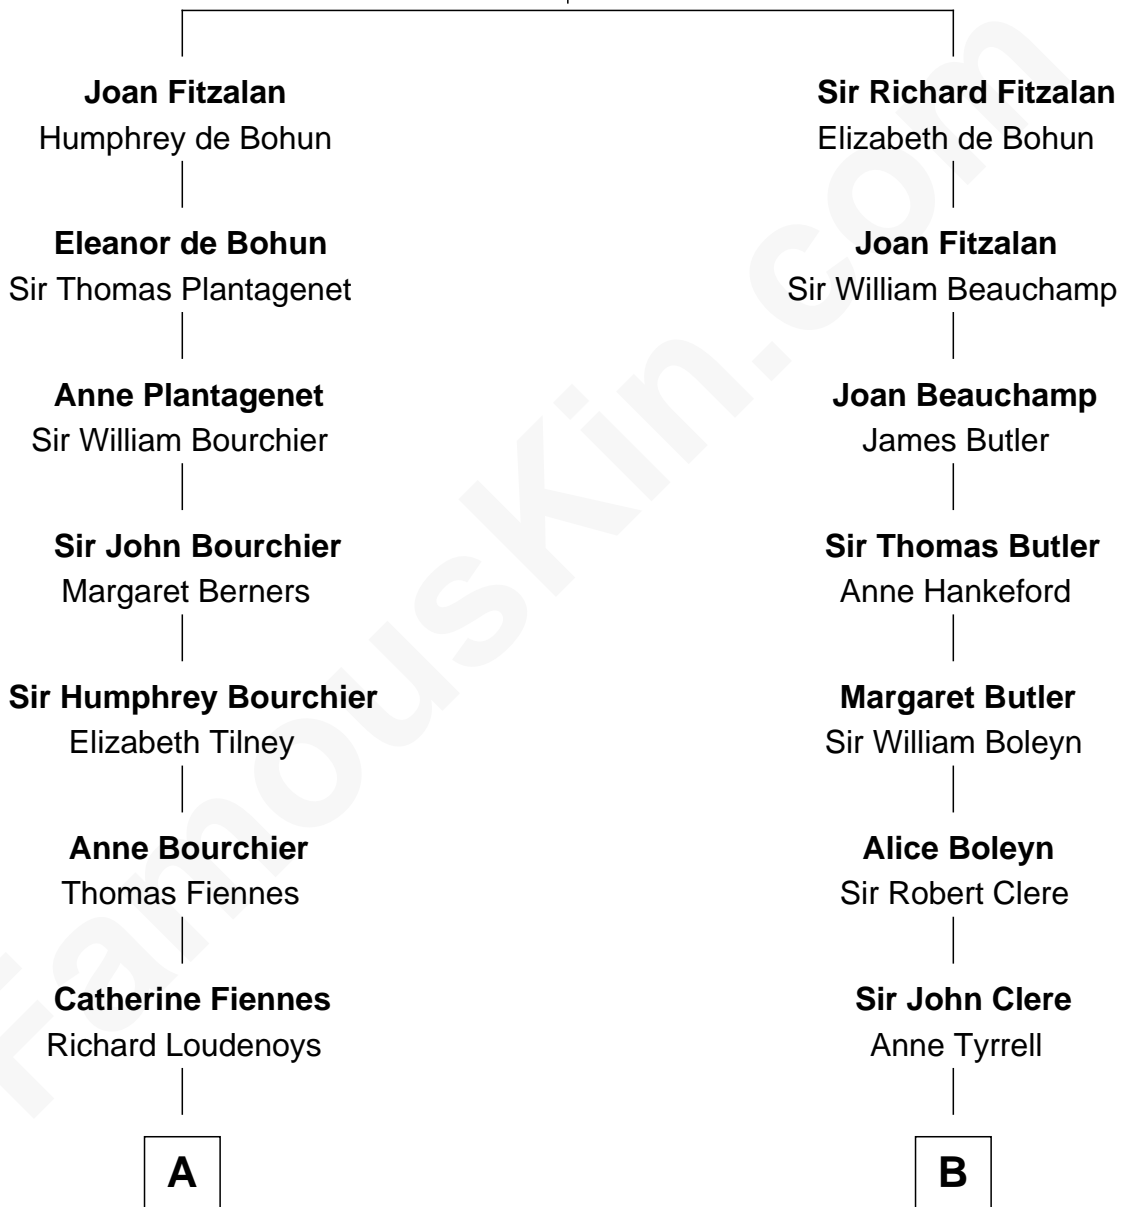

FamousKin.com
Relationship Chart of
Frank Lloyd Wright
American Architect

19th cousin 2 times removed of

Treat Williams
TV & Movie Actor

Richard Fitzalan
 Eleanor Plantagenet

C

Rev. David Wright

Abigail Goddard

William Carey Wright

Anna Lloyd Jones

Frank Lloyd Wright

American Architect

D

Rufus M. Gillette

Abigail Payne

Mary Abigail Gillette