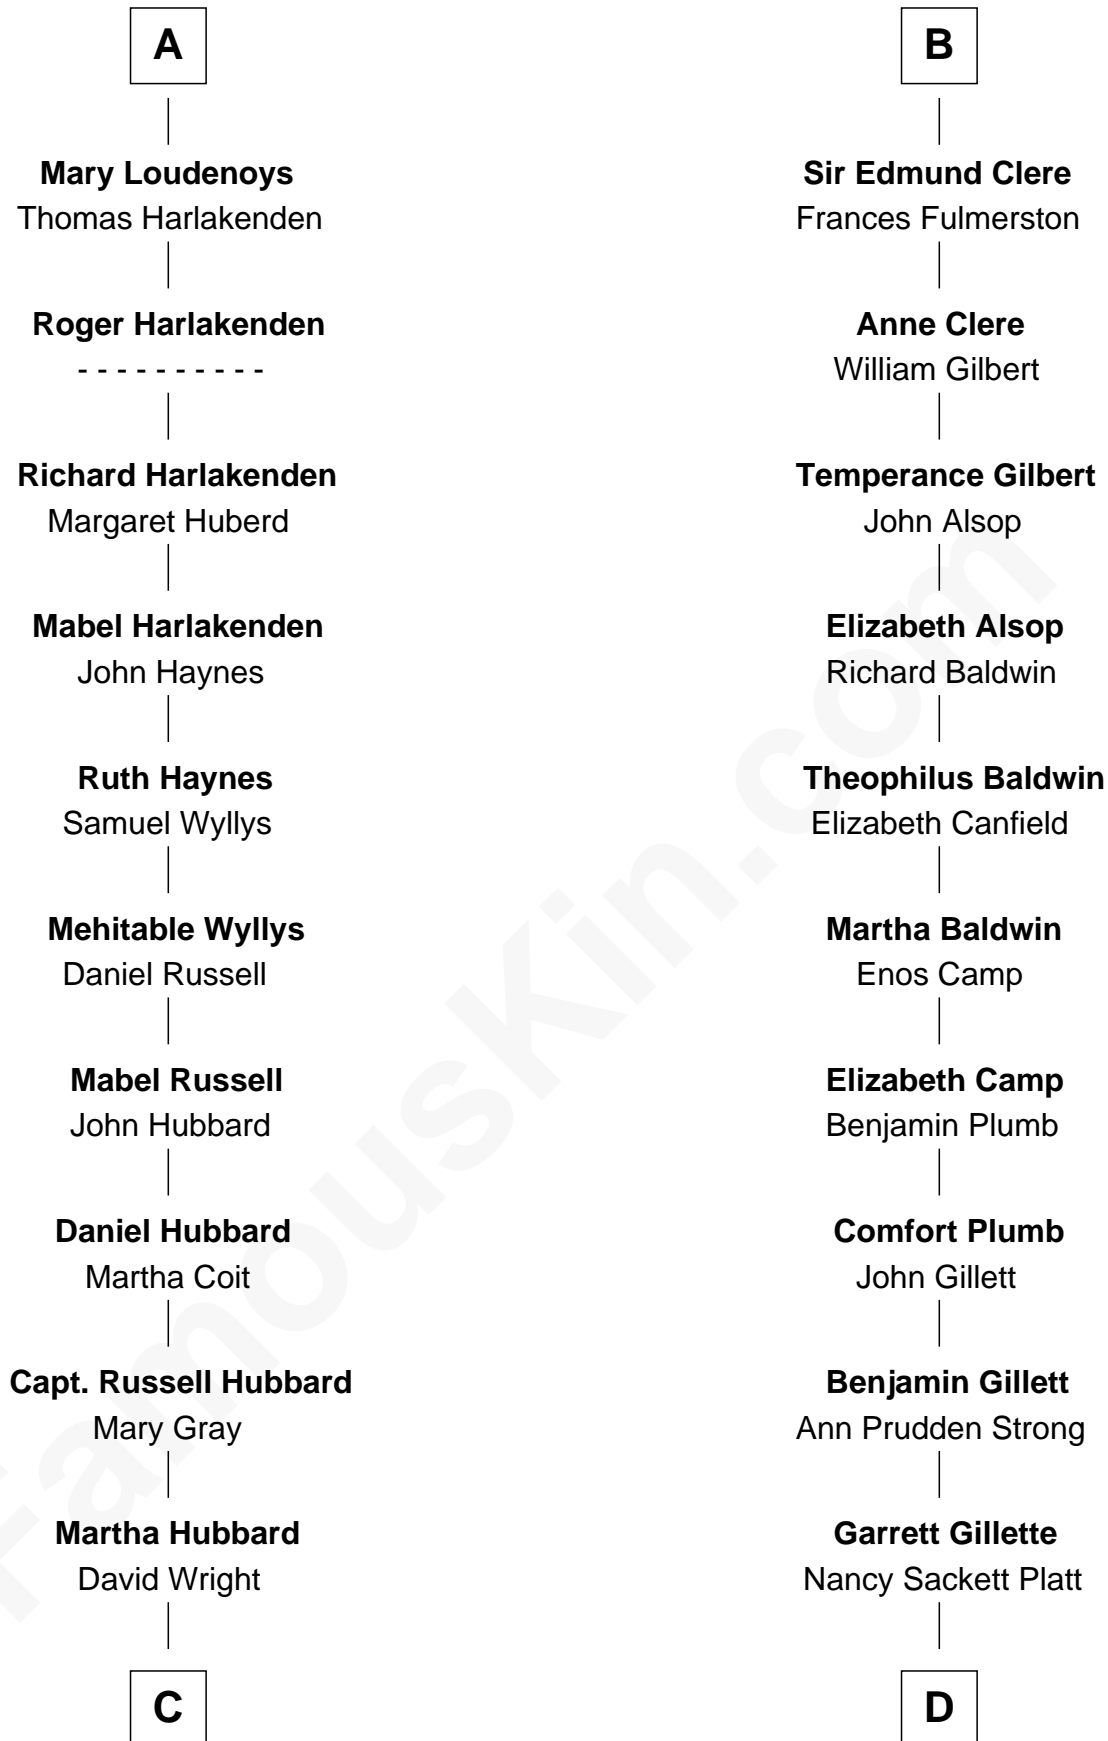

FamousKin.com
Relationship Chart of
Frank Lloyd Wright
American Architect

19th cousin 2 times removed of

Treat Williams
TV & Movie Actor

Richard Fitzalan
 Eleanor Plantagenet

C

Rev. David Wright

Abigail Goddard