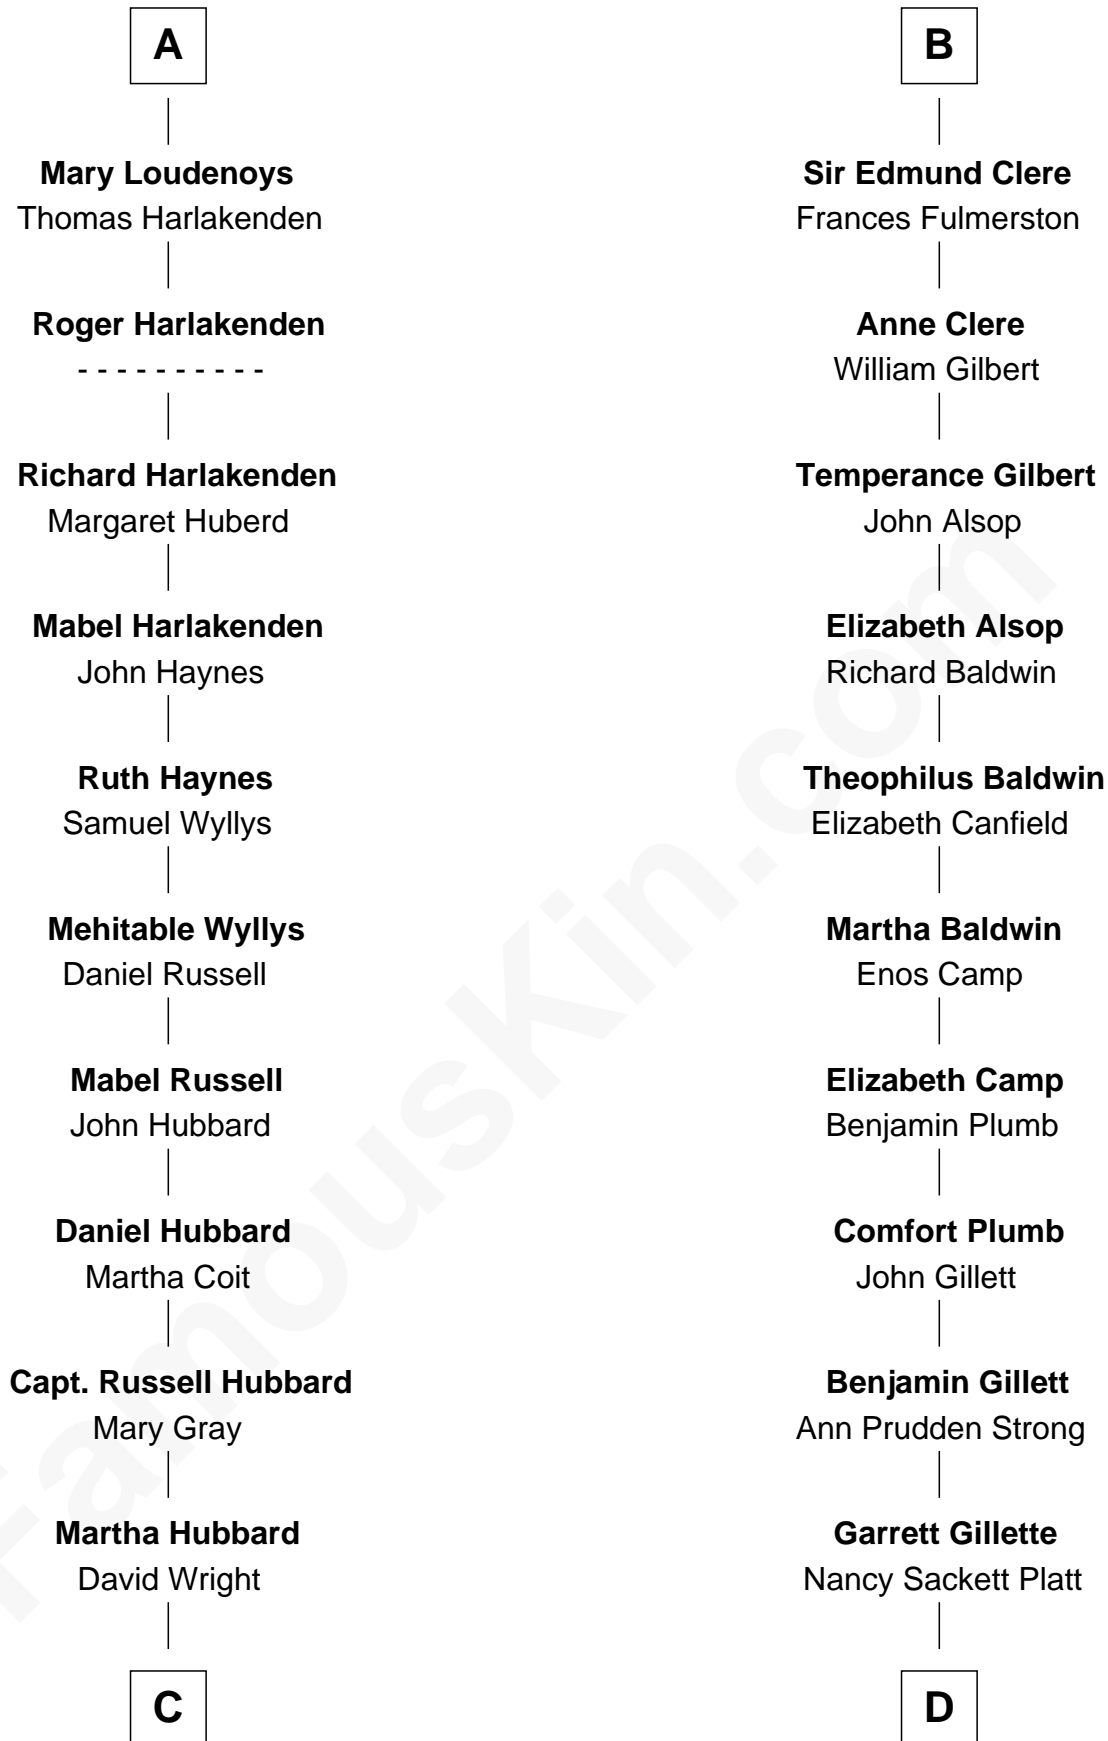

**FamousKin.com**  
**Relationship Chart of**  
**Frank Lloyd Wright**  
*American Architect*

19th cousin 2 times removed of

**Treat Williams**  
*TV & Movie Actor*

**Sir William de Bohun**  
 Elizabeth de Badlesmere

**C**

**Rev. David Wright**

Abigail Goddard

**William Carey Wright**

Anna Lloyd Jones

**Frank Lloyd Wright**

*American Architect*

**D**

**Rufus M. Gillette**

Abigail Payne

**Mary Abigail Gillette**

George Willey Andrew

**Treat Payne Andrew**

Eleanor Barnum

**Marian Andrew**

Richard Norman Williams