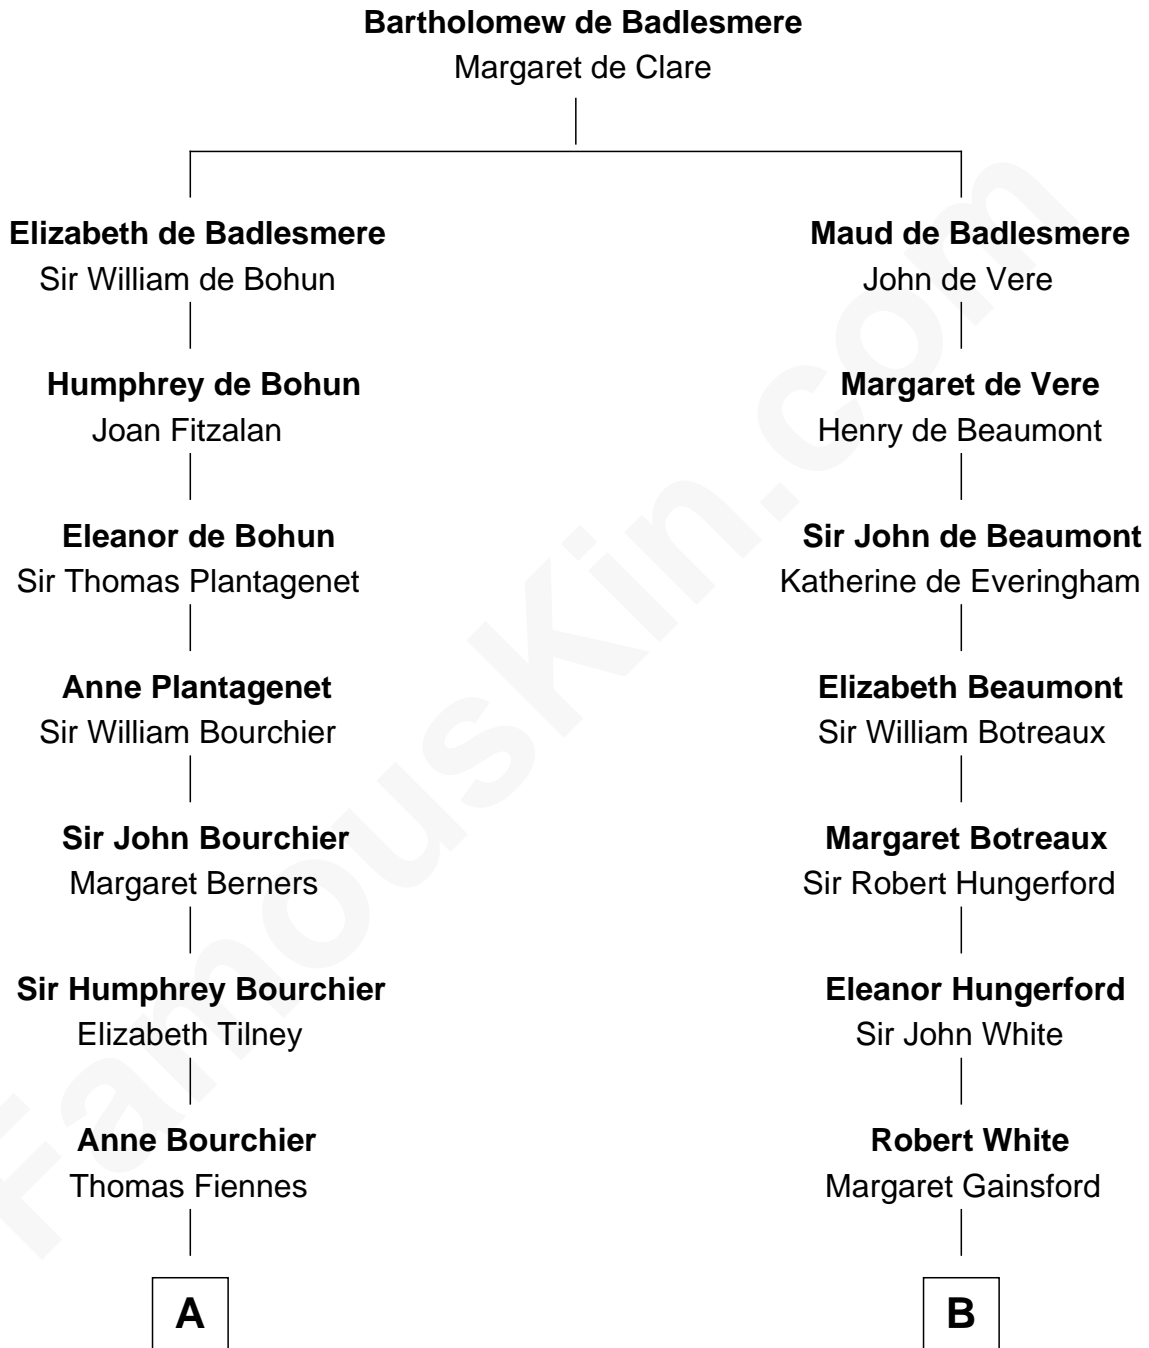

FamousKin.com
Relationship Chart of
Frank Lloyd Wright
American Architect

18th cousin 2 times removed of
Guillermo Billinghurst
31st President of Peru

C

Martha Hubbard

David Wright

Rev. David Wright

Abigail Goddard

William Carey Wright

Anna Lloyd Jones

Frank Lloyd Wright

American Architect

D

Guillermo Eugenio Billinghurst

Belisaria Angulo

Guillermo Billinghurst

31st President of Peru

FamousKin.com