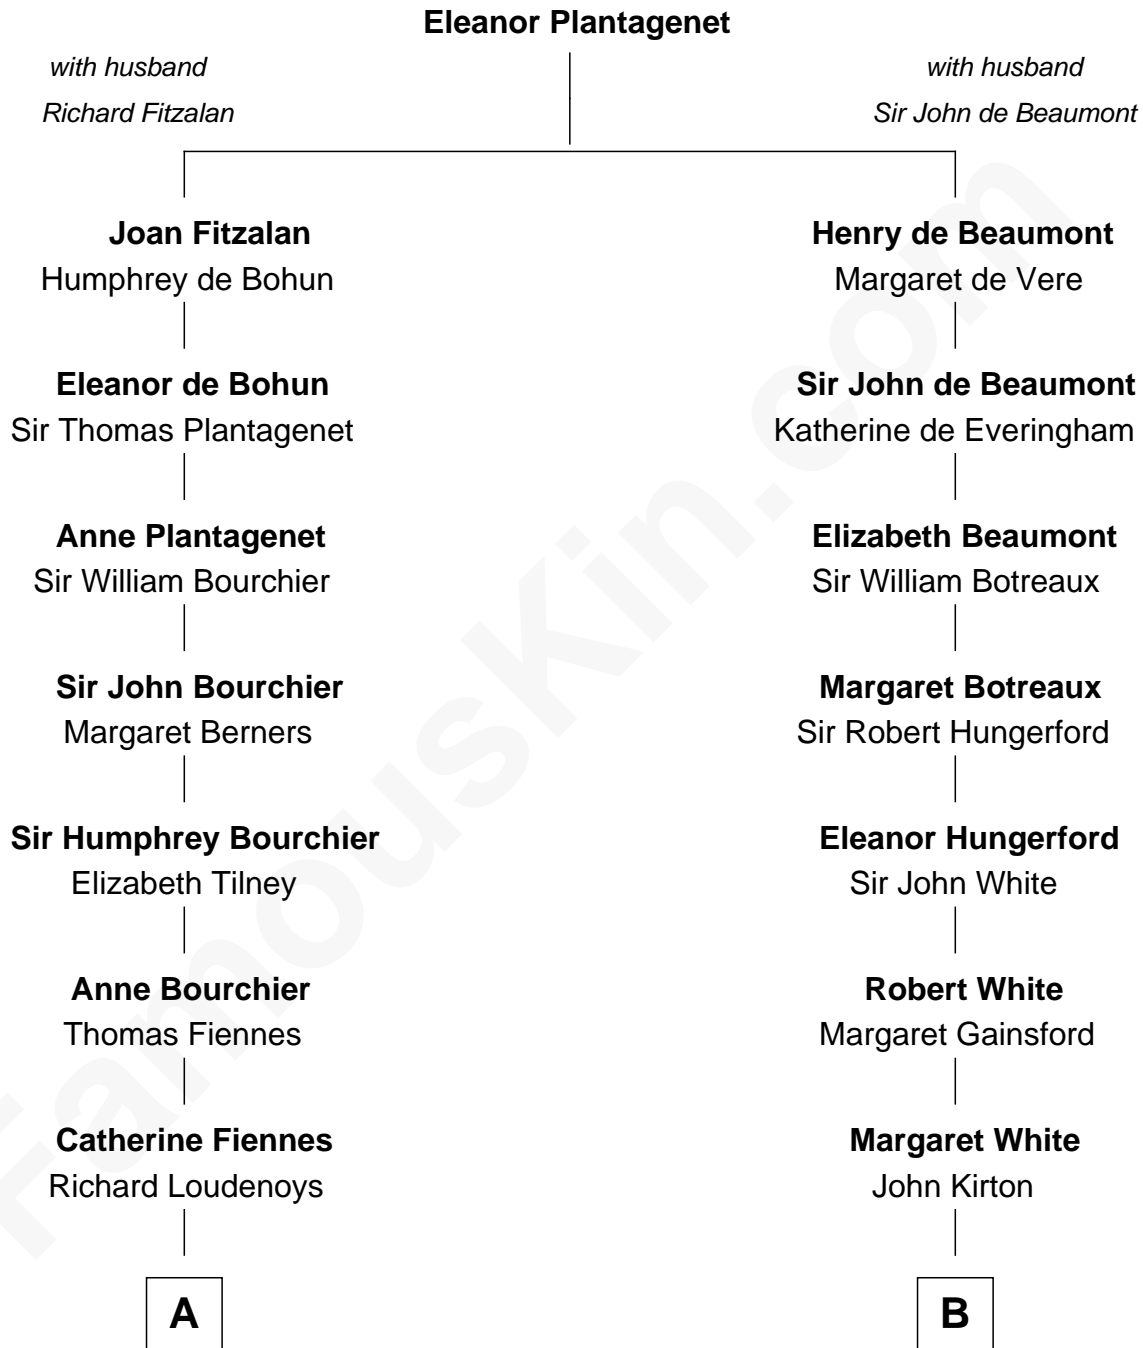

FamousKin.com
Relationship Chart of
Frank Lloyd Wright
American Architect

19th cousin of

Susana Ferrari Billinghurst
Argentine Aviation Pioneer

C

Rev. David Wright

Abigail Goddard

William Carey Wright

Anna Lloyd Jones

Frank Lloyd Wright

American Architect

D

Lisandro Billinghurst

Ana Kidd

Rosa Laureana Billinghurst

Alfredo Ferrari

Susana Ferrari Billinghurst