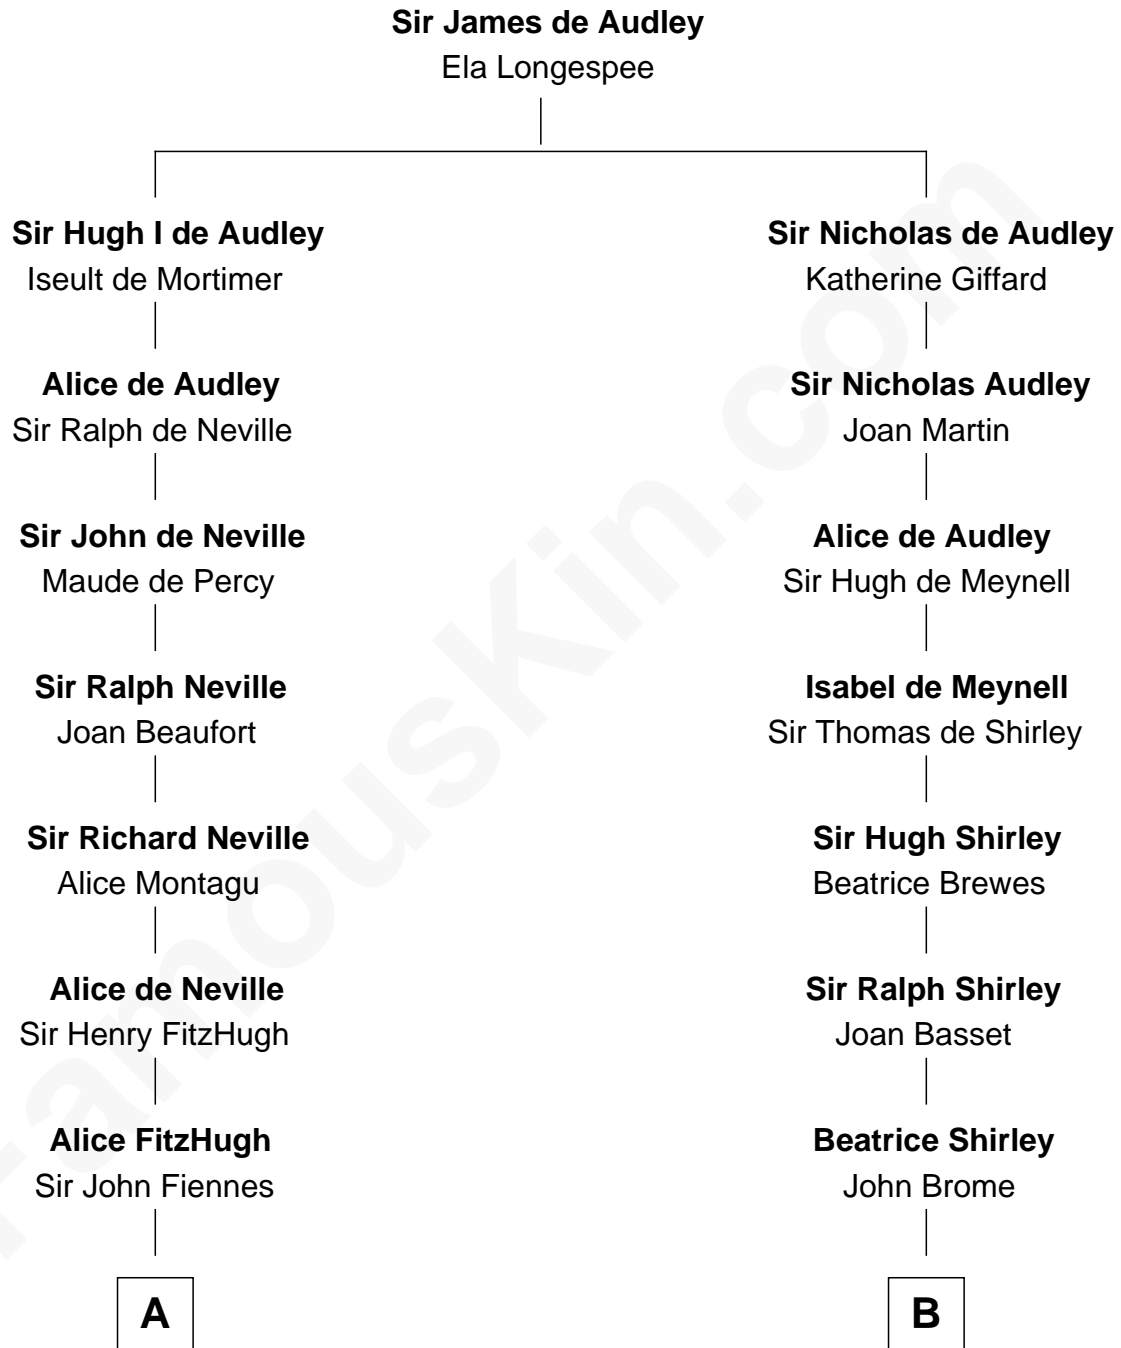

FamousKin.com
Relationship Chart of
Frank Lloyd Wright
American Architect

19th cousin 2 times removed of
Eugene Foss
45th Governor of Massachusetts

C

Capt. Russell Hubbard

Mary Gray

Martha Hubbard

David Wright

Samuel Bartlett Foss

George Edmund Foss

Marcia Cordelia Noble

Eugene Foss

45th Governor of Massachusetts