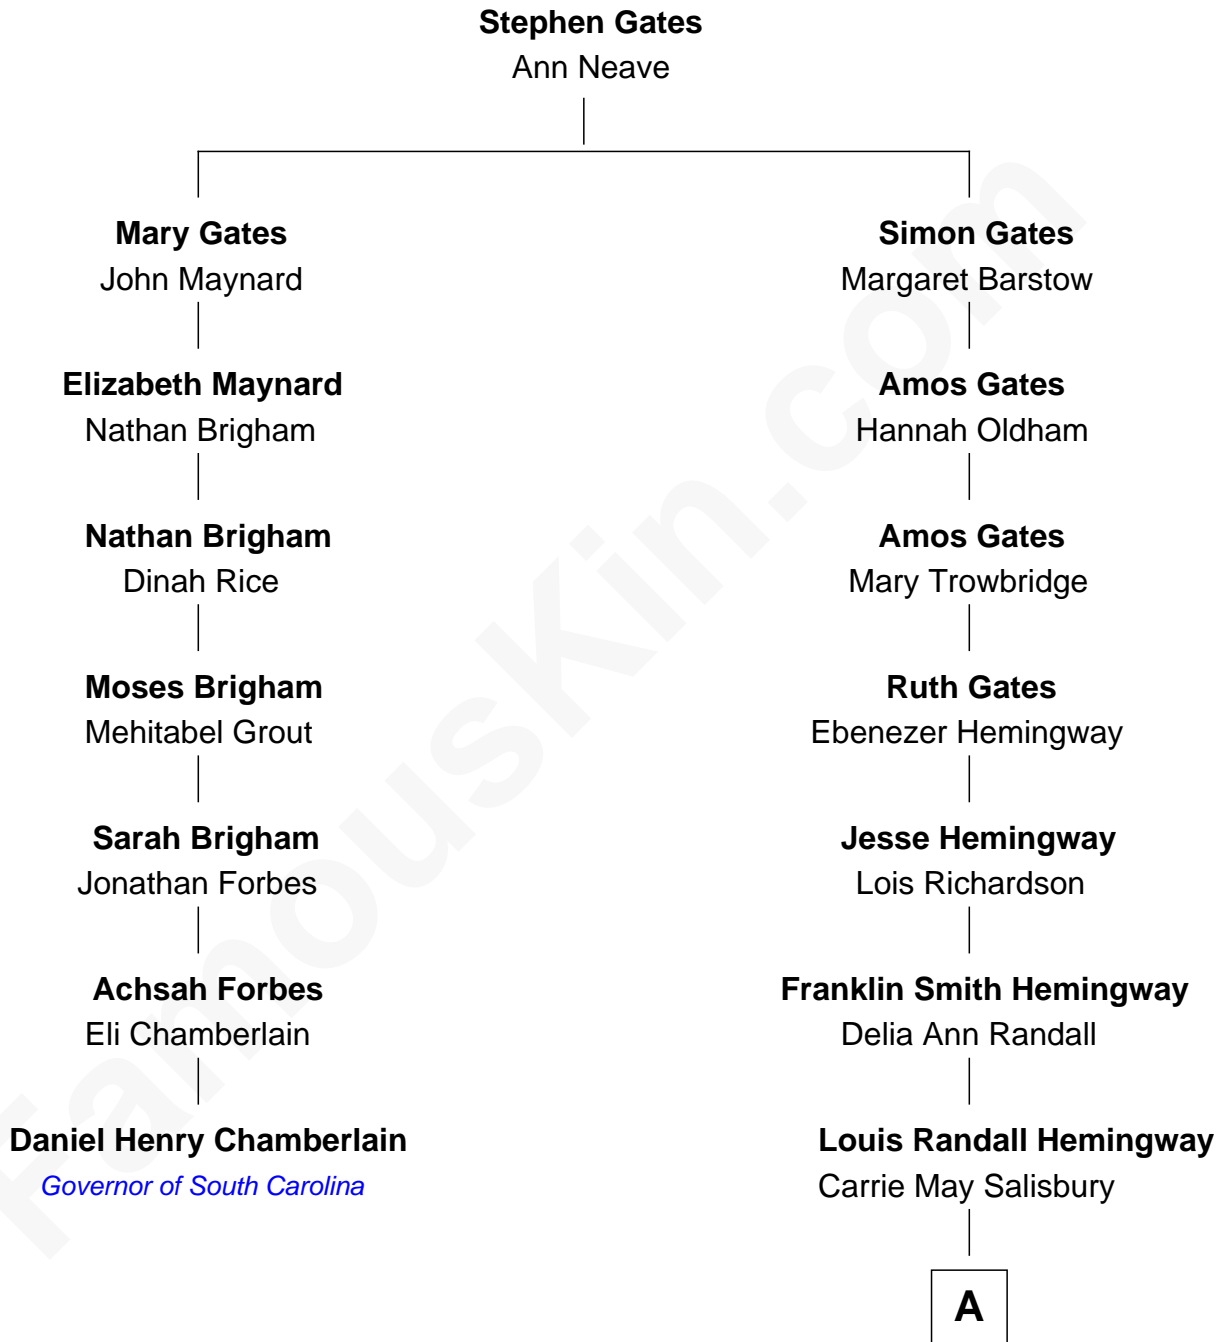

**FamousKin.com**  
**Relationship Chart of**  
**Daniel Henry Chamberlain**  
*76th Governor of South Carolina*  
 6th cousin 4 times removed of

**Cindy Crawford**  
*Actress and Model*

A

Frank Randall Hemingway

Hazel Mae Brown

Ramona Eileen Hemingway

Kenneth Leroy Crawford

Daniel Kenneth Crawford

Jennifer Sue Walker

Cindy Crawford

*Actress and Model*