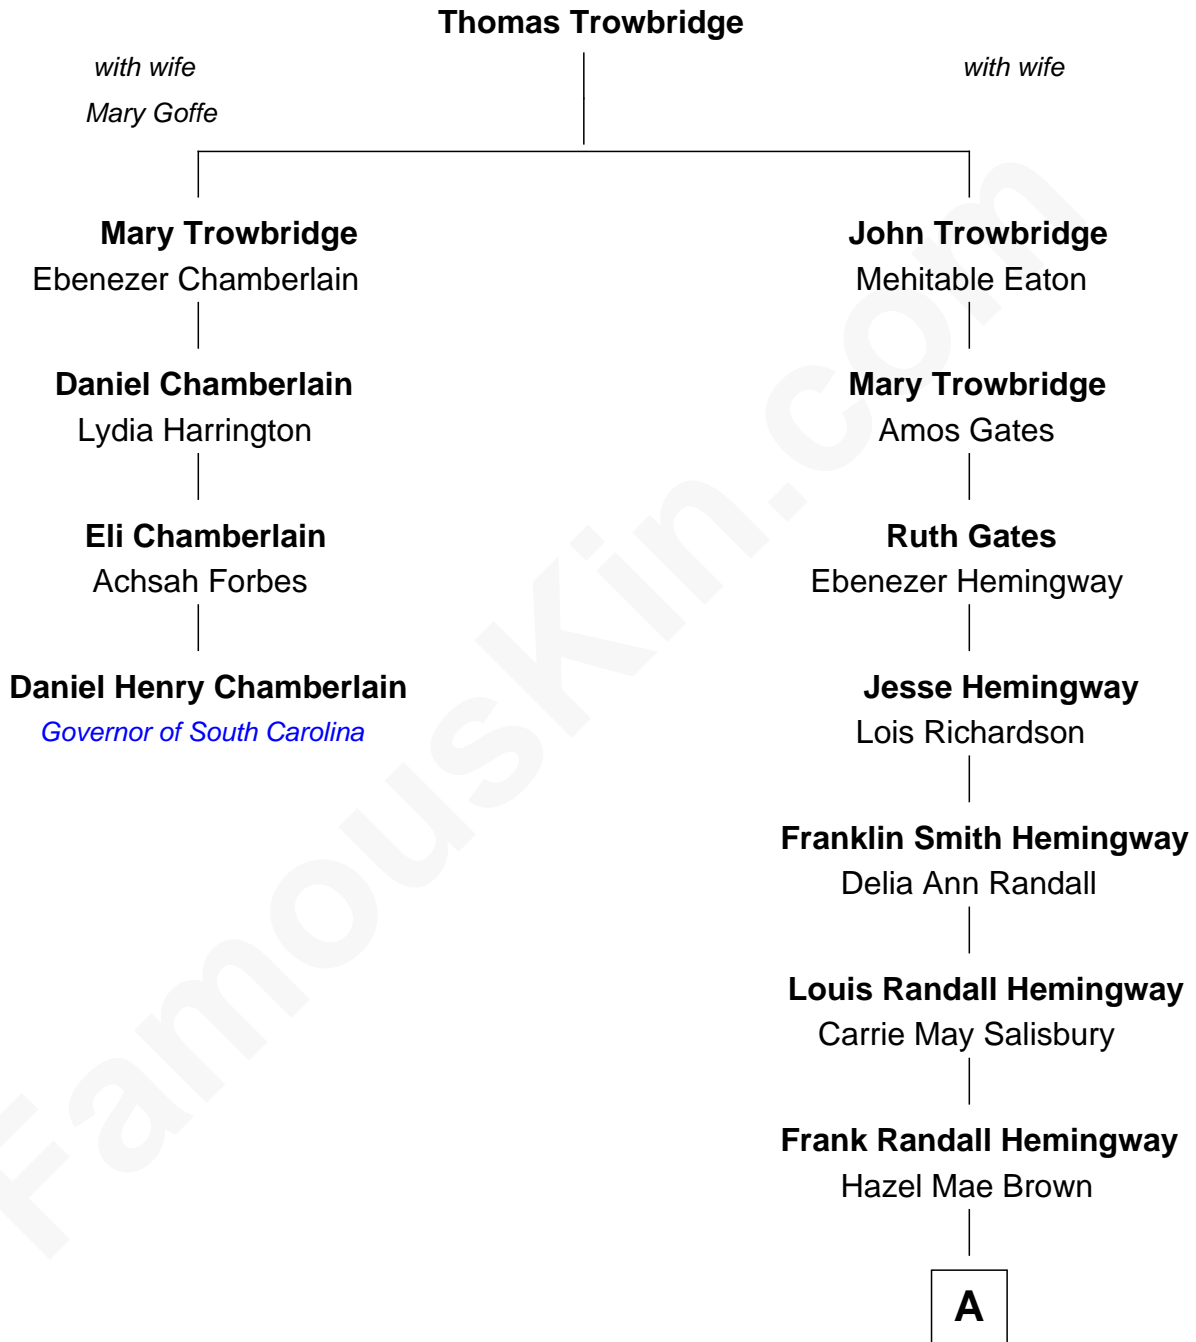

FamousKin.com
Relationship Chart of
Daniel Henry Chamberlain
76th Governor of South Carolina

3rd cousin 6 times removed of

Cindy Crawford
Actress and Model

A

—
Ramona Eileen Hemingway

Kenneth Leroy Crawford

—
Daniel Kenneth Crawford

Jennifer Sue Walker

—
Cindy Crawford

Actress and Model