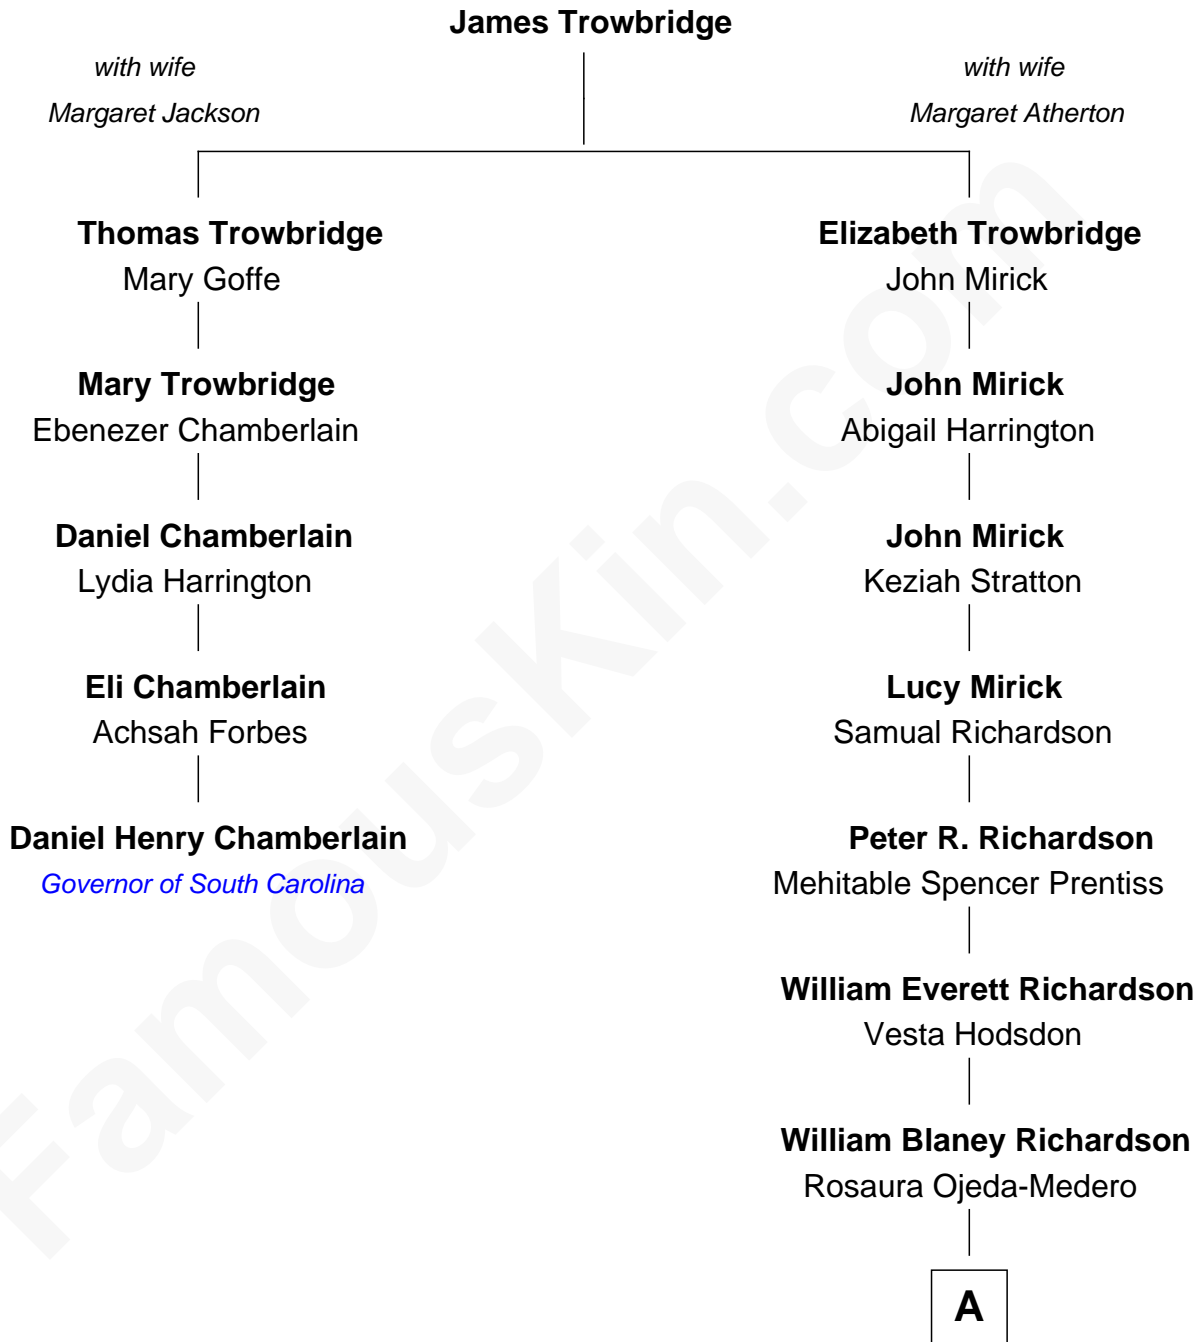

FamousKin.com

Relationship Chart of

Daniel Henry Chamberlain

76th Governor of South Carolina

4th cousin 4 times removed of

Bill Richardson

30th Governor of New Mexico

A

William Blaine Richardson

María Luisa López-Collada

Bill Richardson

30th Governor of New Mexico

FamousKin.com