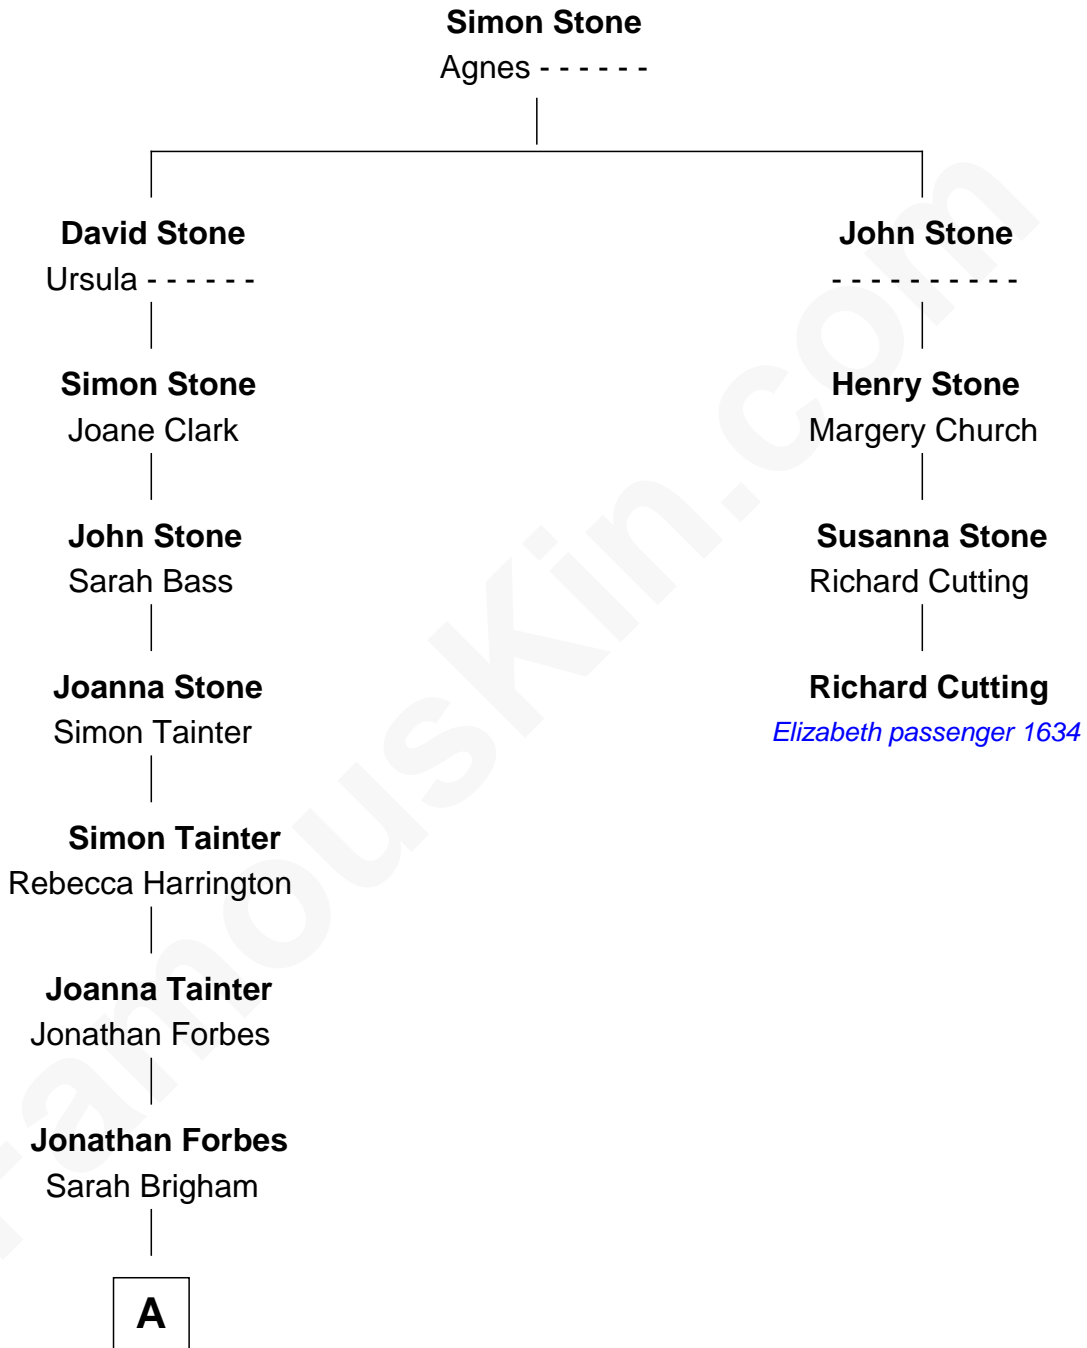

FamousKin.com Relationship Chart of

Daniel Henry Chamberlain

76th Governor of South Carolina

3rd cousin 5 times removed of

Richard Cutting

(c1621/2 - 1695/6) Elizabeth passenger 1634

A

—
Achsah Forbes

Eli Chamberlain

—
Daniel Henry Chamberlain

Governor of South Carolina

FamousKin.com