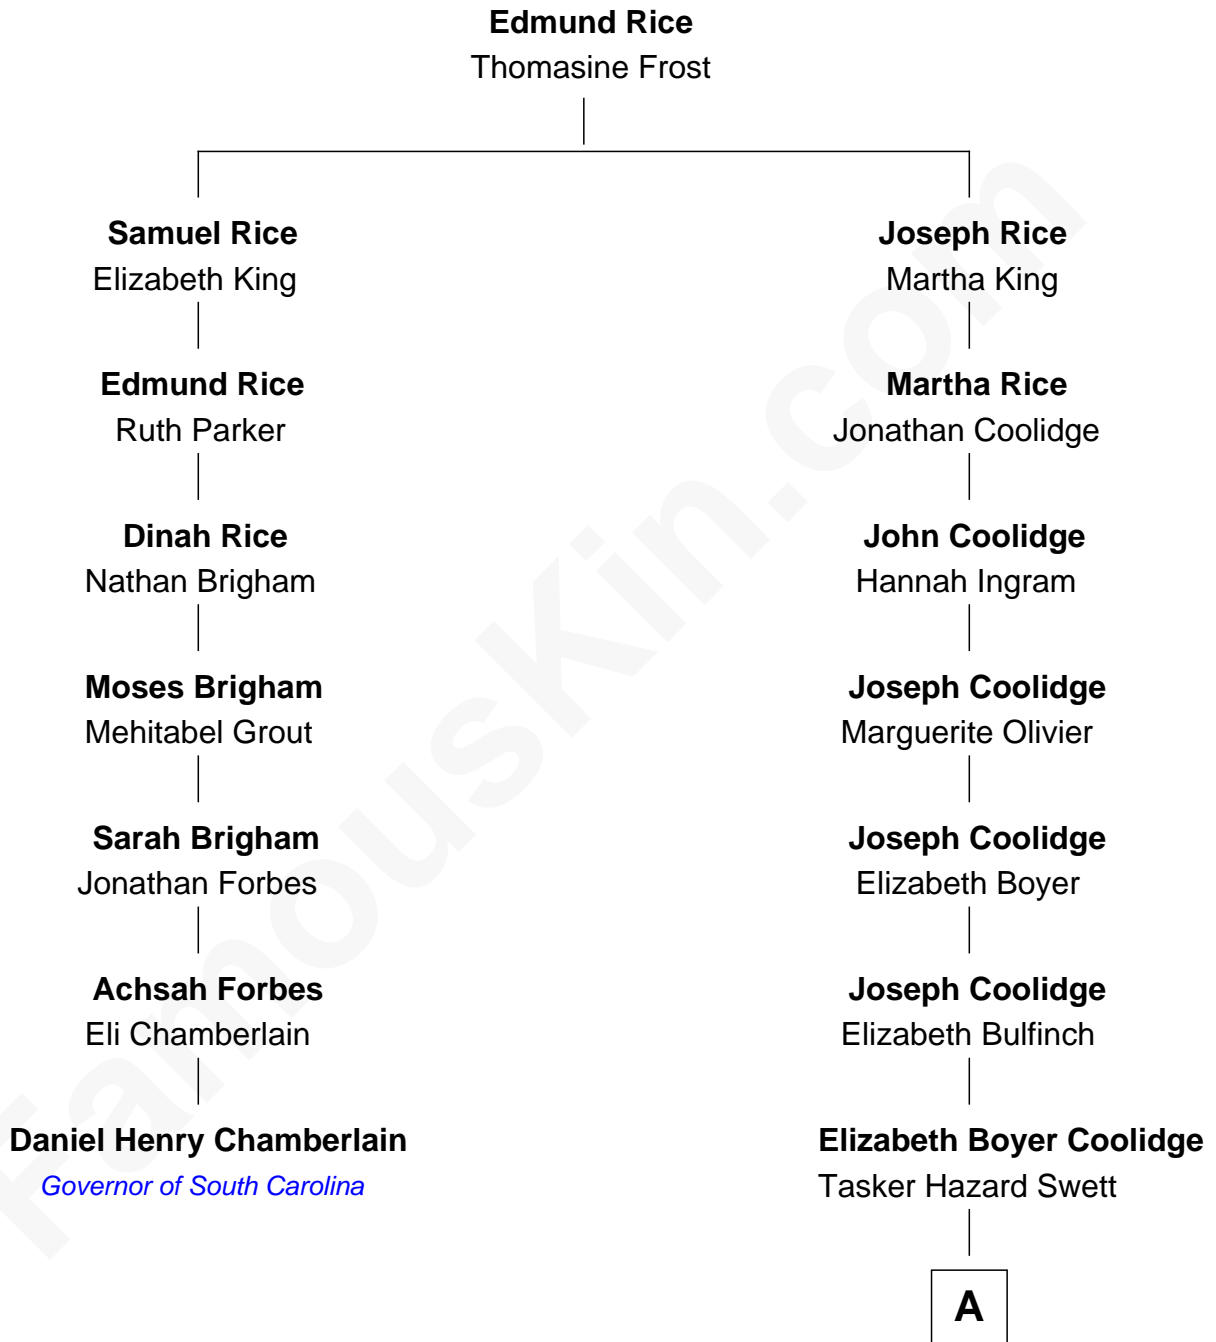

# FamousKin.com Relationship Chart of

**Daniel Henry Chamberlain**

*76th Governor of South Carolina*

6th cousin 5 times removed of

**Jennifer Coolidge**

*TV and Movie Actress*

A

**Joseph Swett Coolidge**

Mary Louisa Coolidge

**John Templeman Coolidge**

Catharine Scollay Parkman

**John Templeman Coolidge**

Susannah Cunningham

**Paul Constant Coolidge**

Gretchen Ann Knauff

**Jennifer Coolidge**