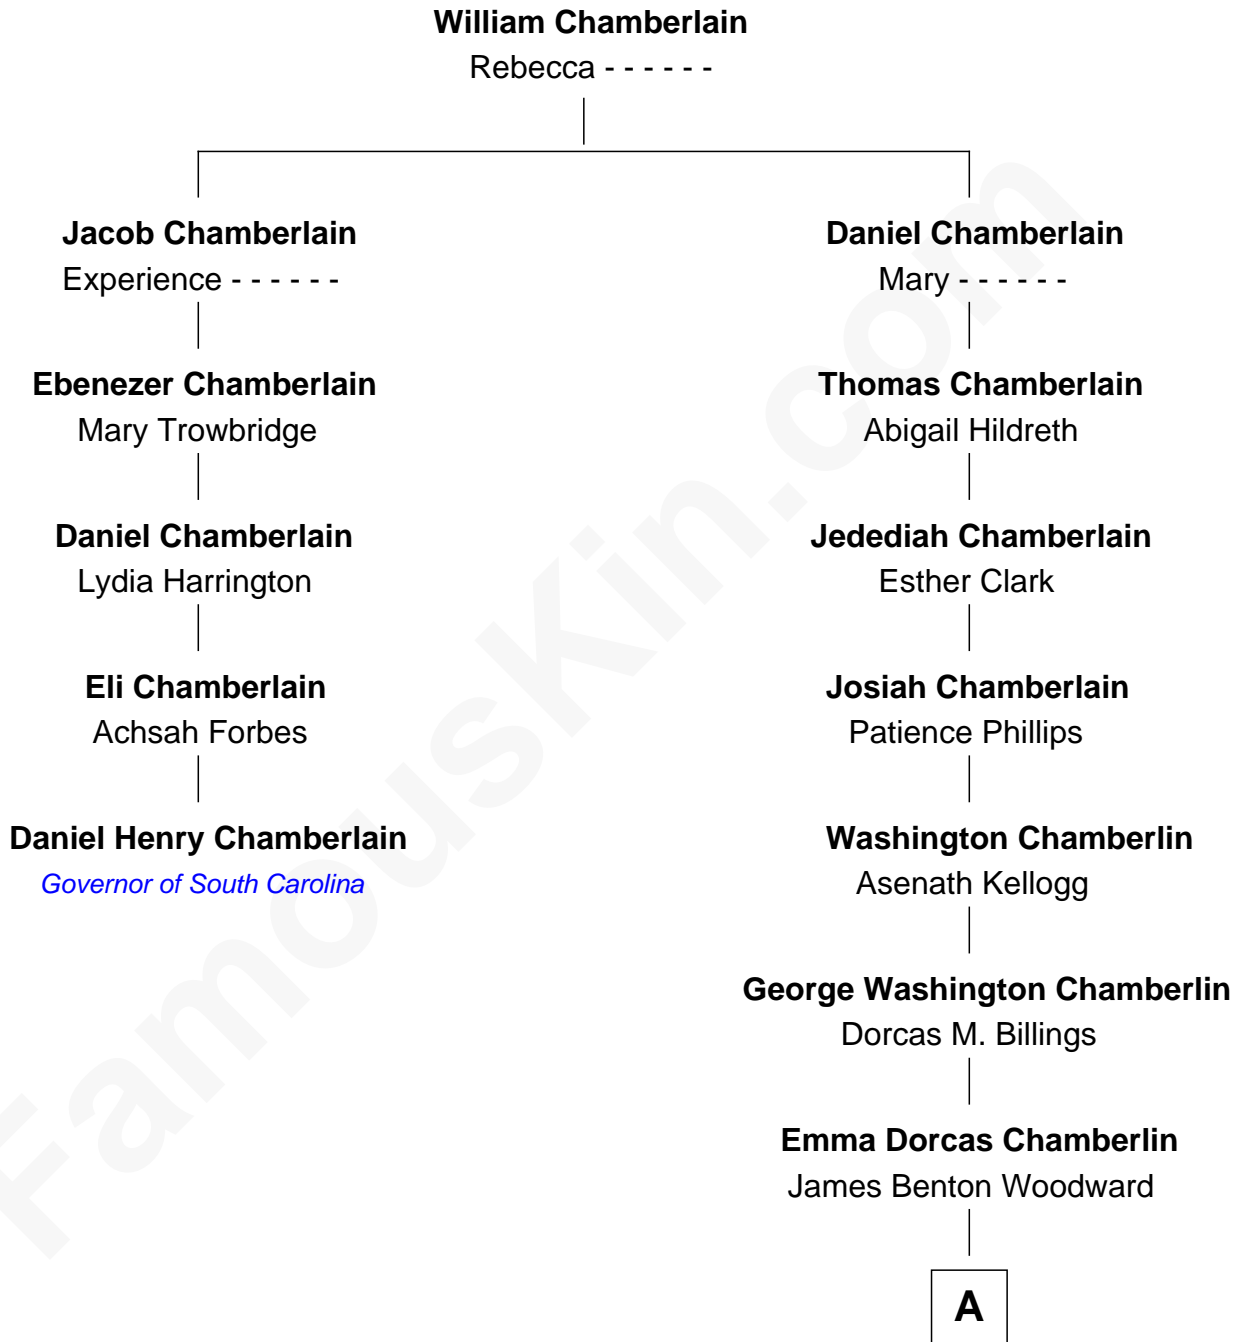

FamousKin.com

Relationship Chart of

Daniel Henry Chamberlain

76th Governor of South Carolina

4th cousin 7 times removed of

Shannon Woodward

TV and Movie Actress

A

|
Willis Benton Woodward

Friedericke M. Steuer

|
Roy Colefax Woodward

Edna Mary Doty

|
Gary Allen Woodward

Norma Corrine Swedlund

|
Steven Gary Woodward

Kathleen Andrea West

|
Shannon Woodward

TV and Movie Actress