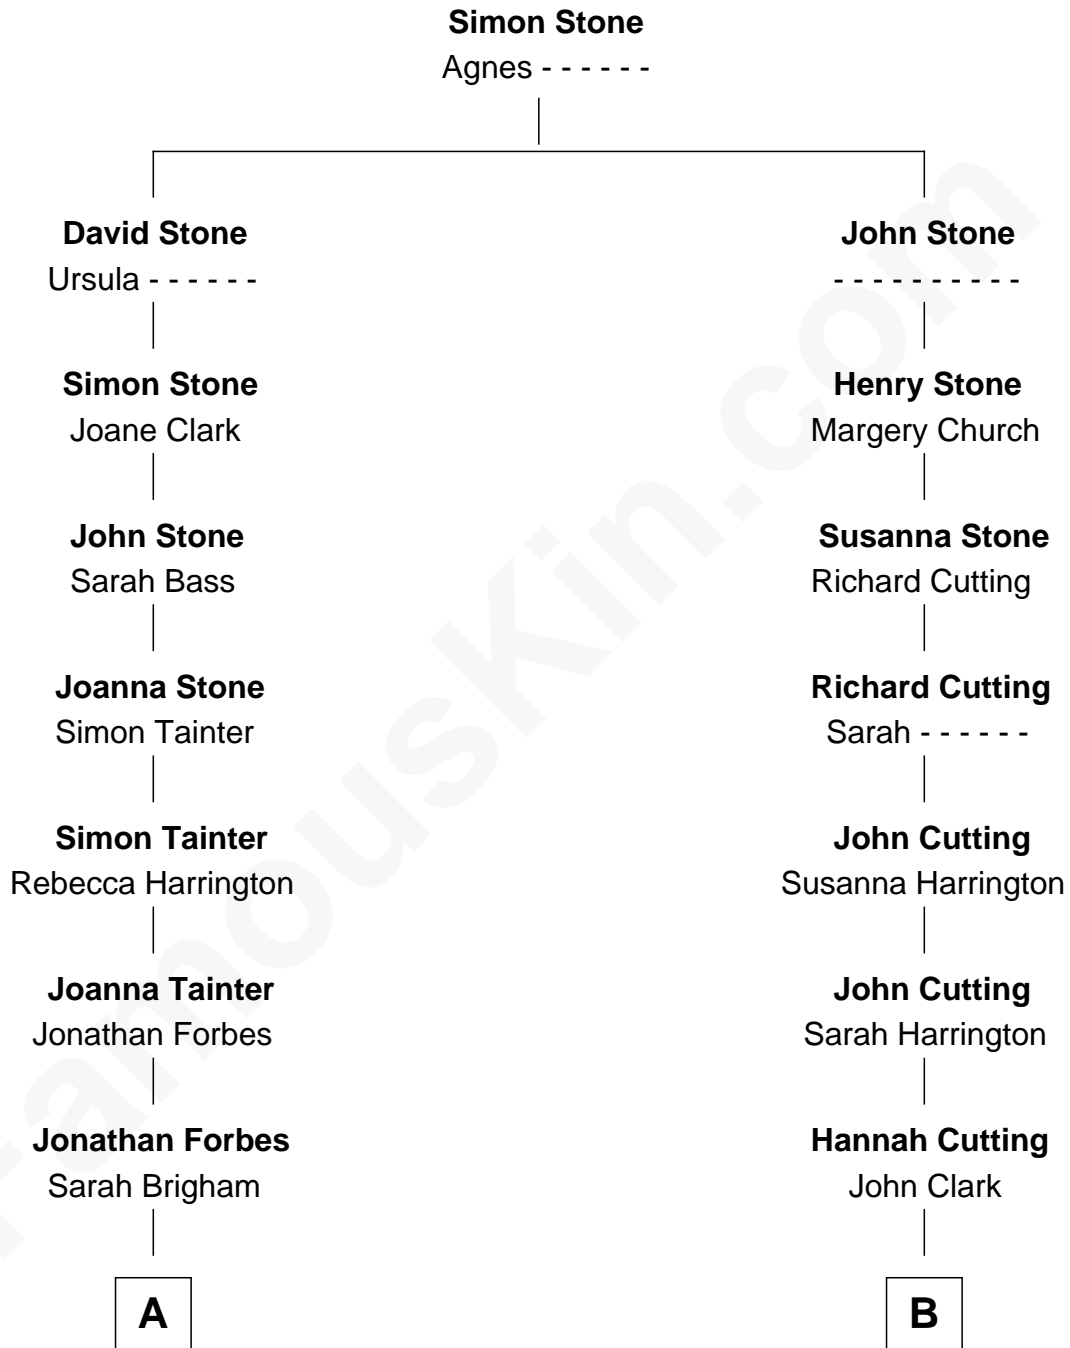

FamousKin.com
Relationship Chart of
Daniel Henry Chamberlain
76th Governor of South Carolina

8th cousin 1 time removed of
Alpheus Felch
5th Governor of Michigan

FamousKin.com