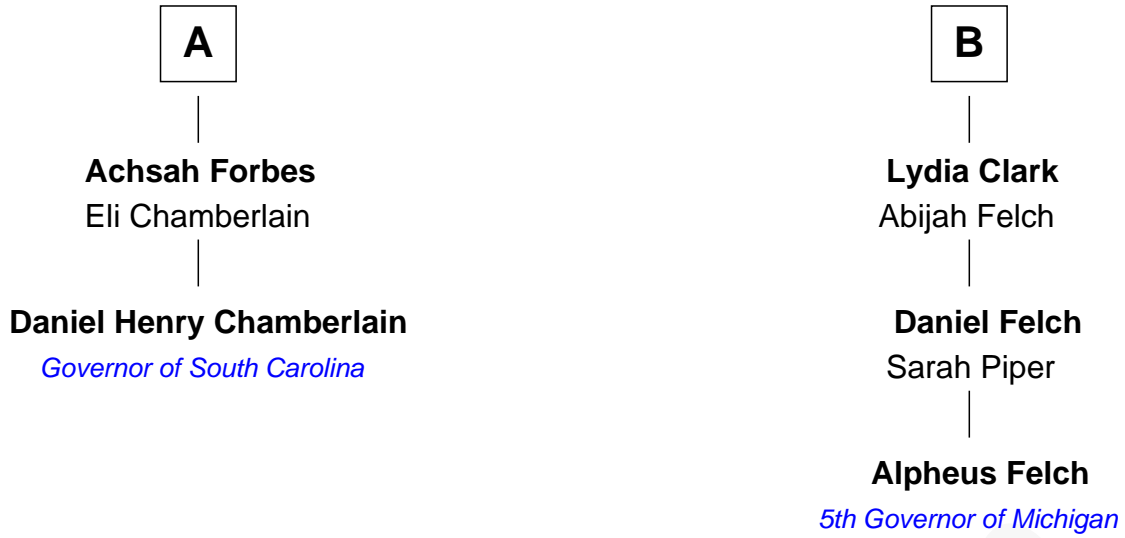

FamousKin.com
Relationship Chart of
Daniel Henry Chamberlain
76th Governor of South Carolina

8th cousin 1 time removed of
Alpheus Felch
5th Governor of Michigan

FamousKin.com