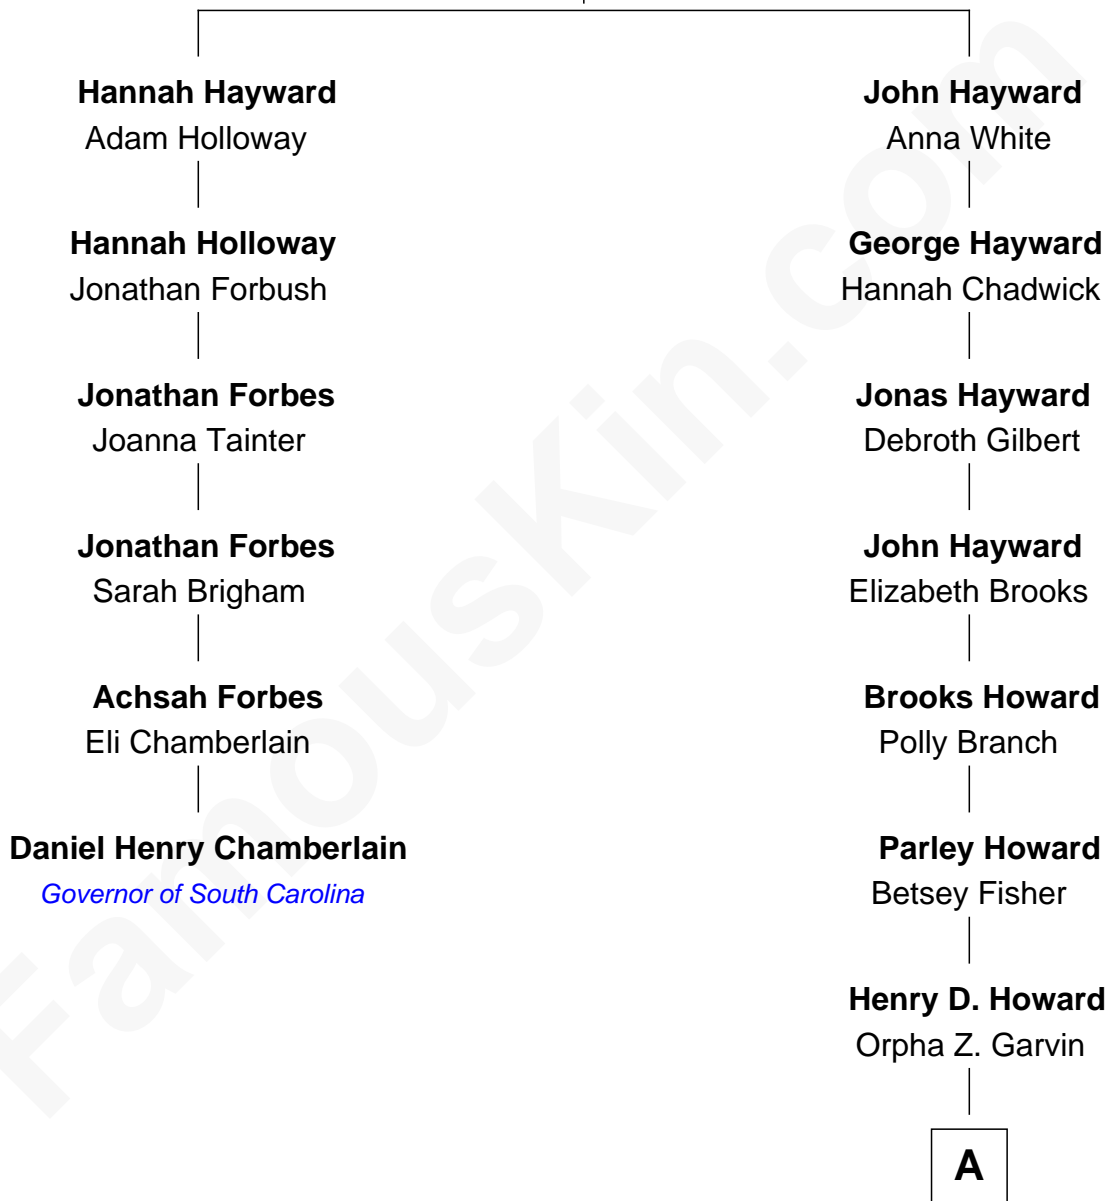

FamousKin.com Relationship Chart of

Daniel Henry Chamberlain

76th Governor of South Carolina

5th cousin 7 times removed of

Taylor Lautner

TV and Movie Actor

George Hayward

Mary - - - - -

A

Alice B. Howard
Franklin A. French

Ruth French
John Giles Akers

Bernetta J. Akers
Howard John Pickard

Sandra Jean Pickard
Loren Joseph Lautner

Daniel Joseph Lautner
Deborah C. Bos

Taylor Lautner
TV and Movie Actor