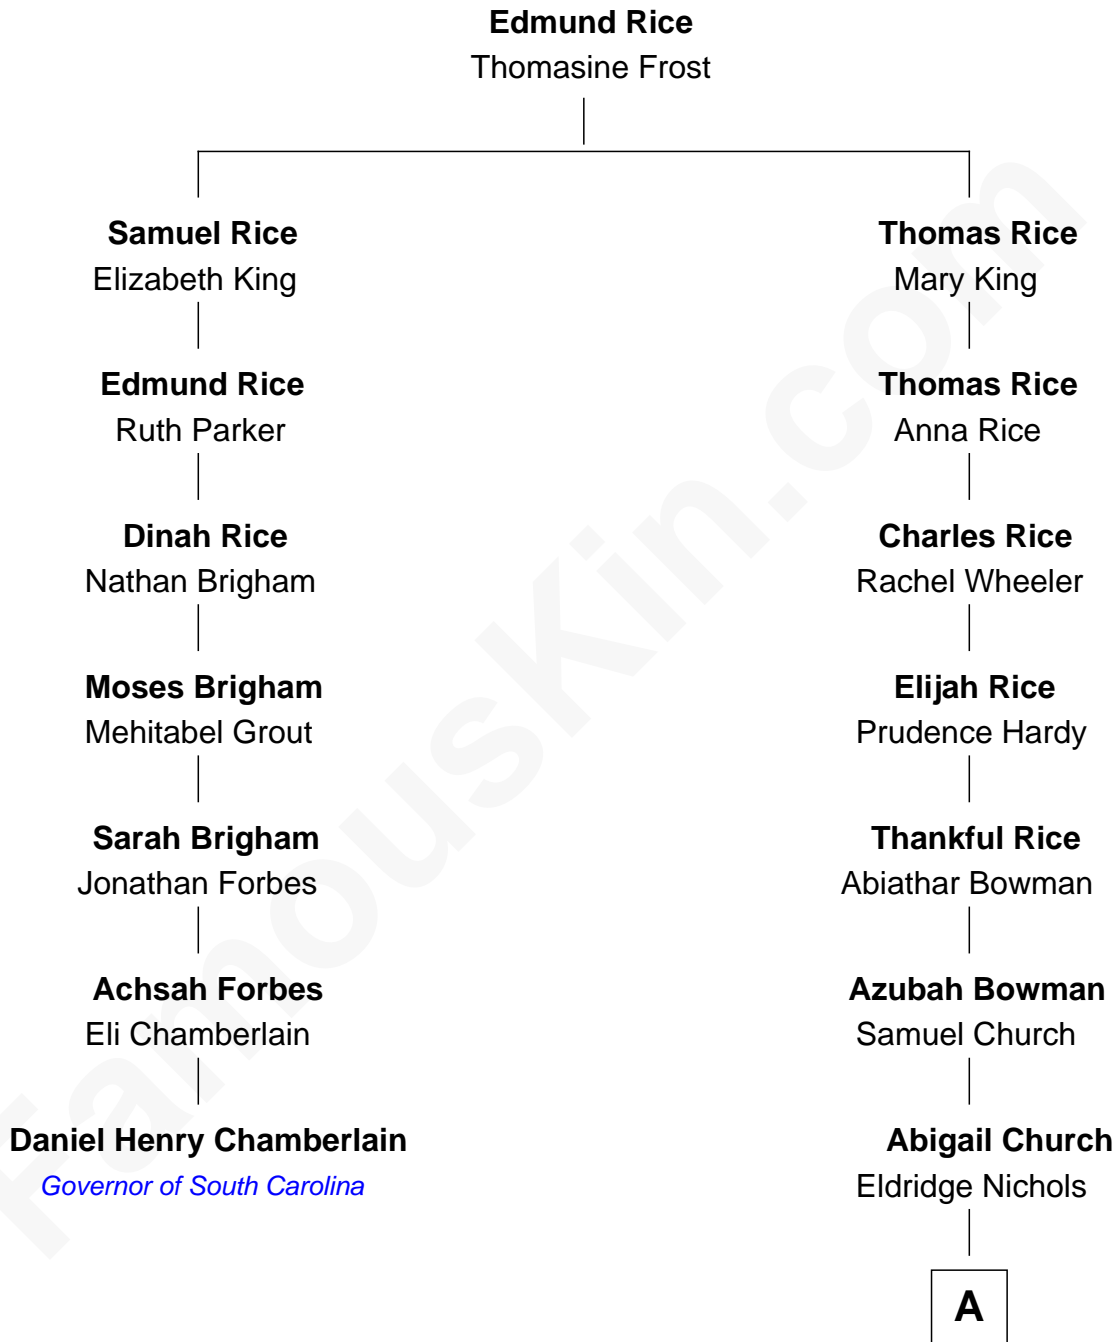

FamousKin.com Relationship Chart of

Daniel Henry Chamberlain

76th Governor of South Carolina

6th cousin 7 times removed of

Taylor Lautner

TV and Movie Actor

A

George Nichols

Louise Harriett Randall

Wayland Albert Nichols

Fannie Blanche Sisco

Frank James Nichols

Olive F. Allen

Keith Francis Nichols

Wanda J. Yount

Patricia Anne Nichols