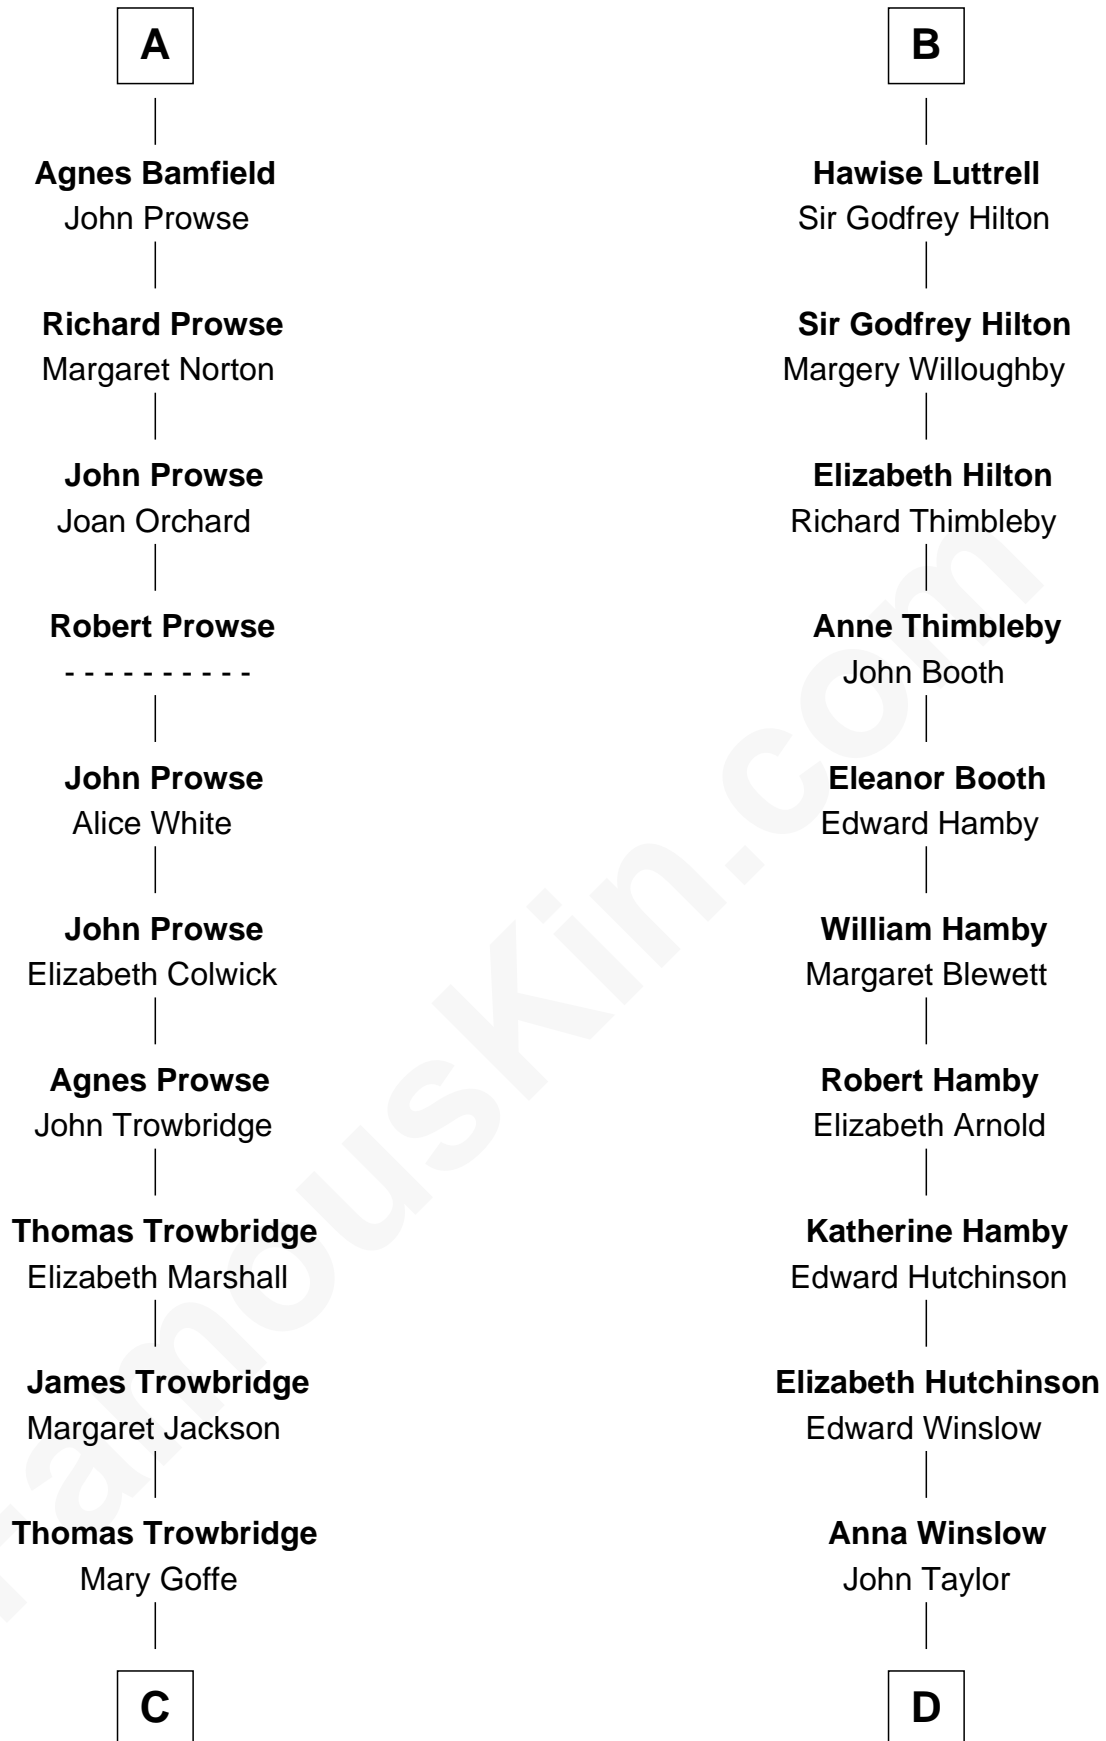

## Relationship Chart of

**Daniel Henry Chamberlain**

*76th Governor of South Carolina*

19th cousin 1 time removed of

**Nicholas Gilman**

*Signer of the U.S. Constitution*

**C**

**Mary Trowbridge**  
Ebenezer Chamberlain

**Daniel Chamberlain**  
Lydia Harrington

**Eli Chamberlain**  
Achsa Forbes

**Daniel Henry Chamberlain**  
*Governor of South Carolina*

**D**

**Rev. John Taylor**  
Elizabeth Rogers

**Ann Taylor**  
Nicholas Gilman