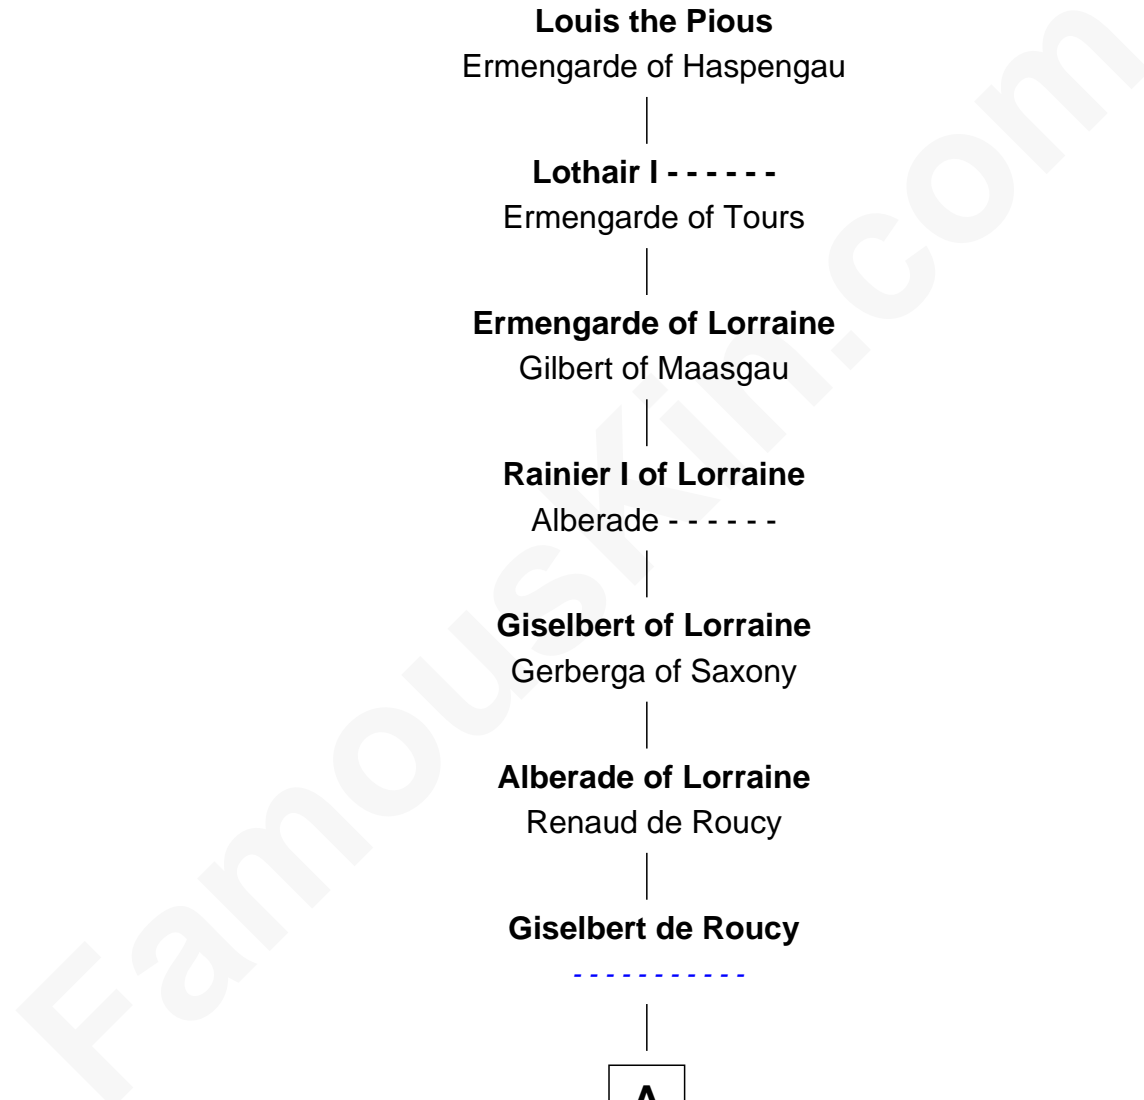

FamousKin.com
Relationship Chart of
Daniel Henry Chamberlain
76th Governor of South Carolina

33rd Great-grandson of

Charlemagne
King of the Franks

A

Ebles of Roucy
Beatrix of Hainault

Alice de Roucy
Hildouin of Montdidier

Margaret de Roucy
Hugh de Claremont

Adeliza de Clermont-en-Beauvaisis
Gilbert Fitzrichard de Clare

Richard Fitzgilbert de Clare
Adeliza de Meschines

Roger de Clare
Maud de St. Hilary

Aveline de Clare
Sir Geoffrey FitzPiers