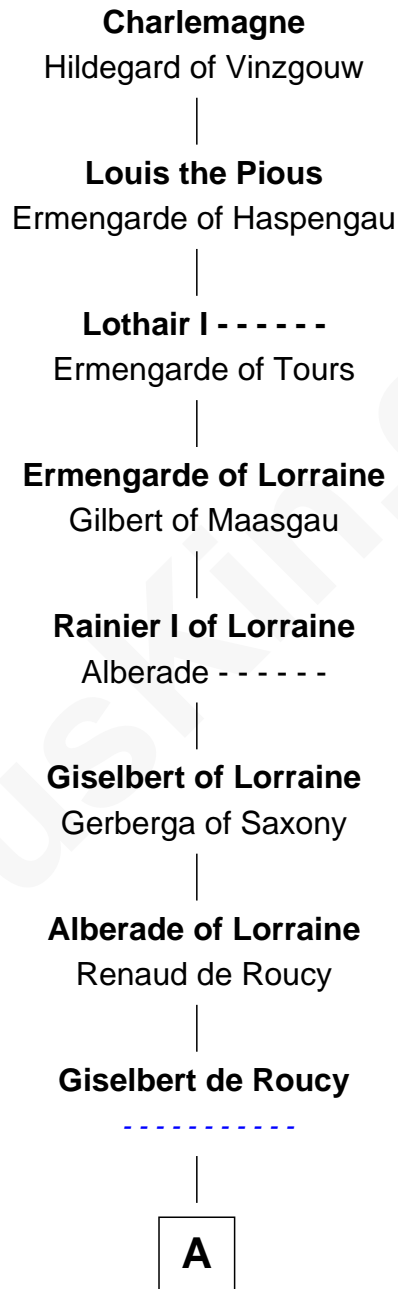

FamousKin.com
Relationship Chart of
Daniel Henry Chamberlain
76th Governor of South Carolina

33rd Great-grandson of

Charlemagne
King of the Franks

A

Ebles of Roucy
Beatrix of Hainault

Alice de Roucy
Hildouin of Montdidier