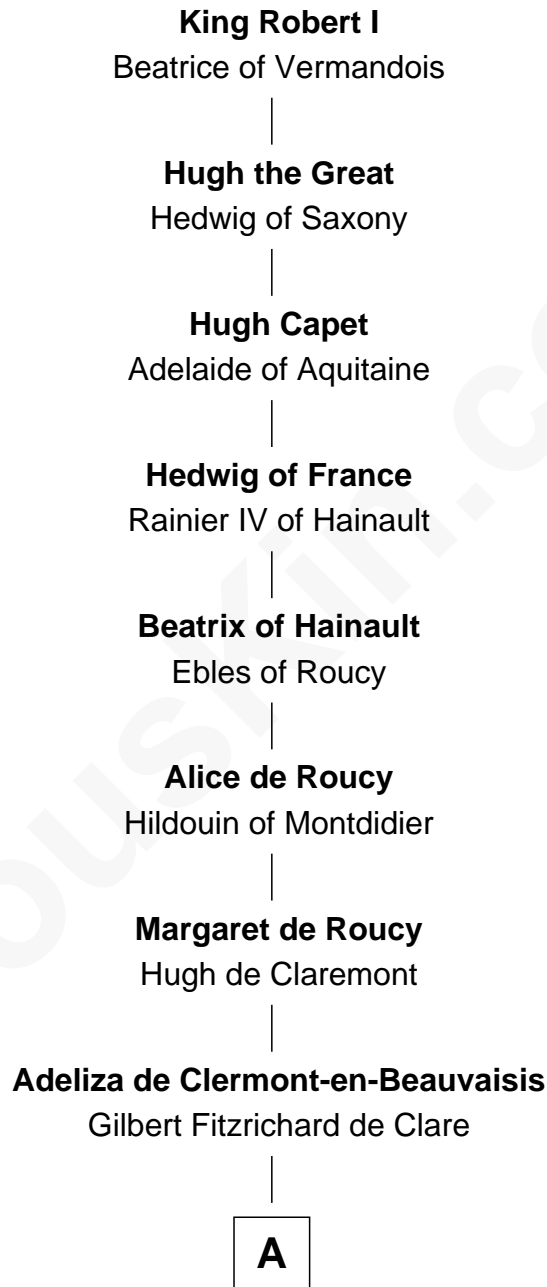

FamousKin.com
Relationship Chart of
Daniel Henry Chamberlain
76th Governor of South Carolina

29th Great-grandson of

King Robert I
King of France

A

Richard Fitzgilbert de Clare

Adeliza de Meschines

Roger de Clare

Maud de St. Hilary

Aveline de Clare

Sir Geoffrey FitzPiers

Hawise FitzGeoffrey

Sir Reynold de Mohun

Alice de Mohun

Robert de Beauchamp

Sir Humphrey de Beauchamp