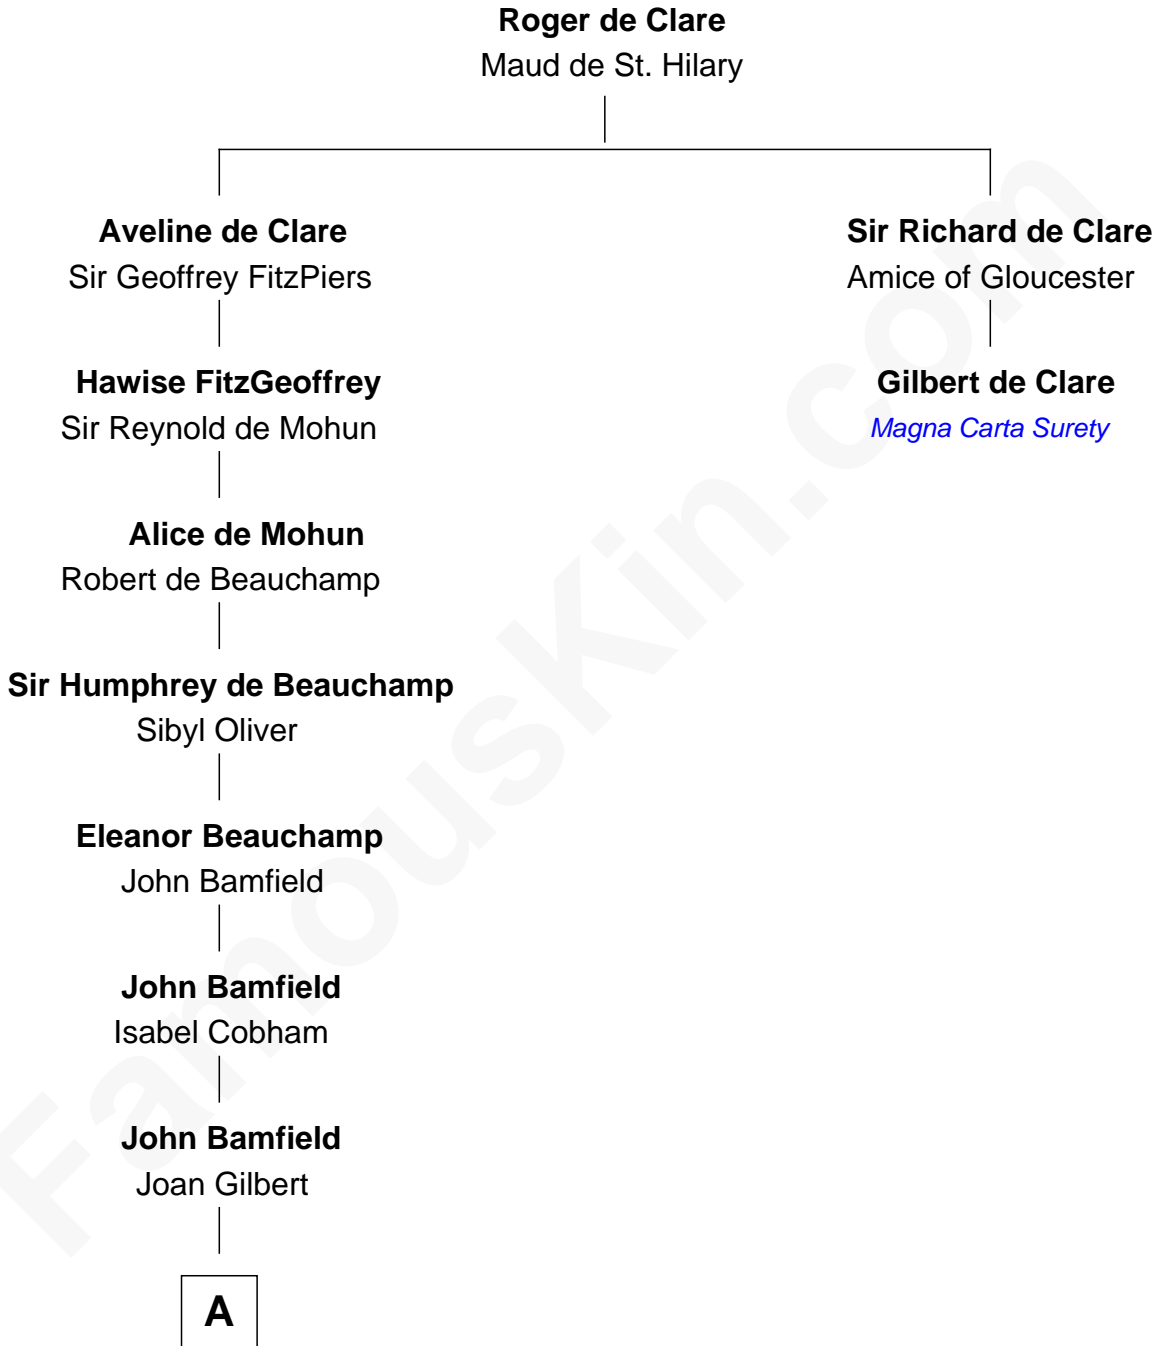

FamousKin.com Relationship Chart of

Daniel Henry Chamberlain

76th Governor of South Carolina

1st cousin 20 times removed of

Gilbert de Clare

Magna Carta Surety

A

Thomas Bamfield

Agnes Coplestone

Agnes Bamfield

John Prowse

Richard Prowse

Margaret Norton

John Prowse

Joan Orchard

Robert Prowse