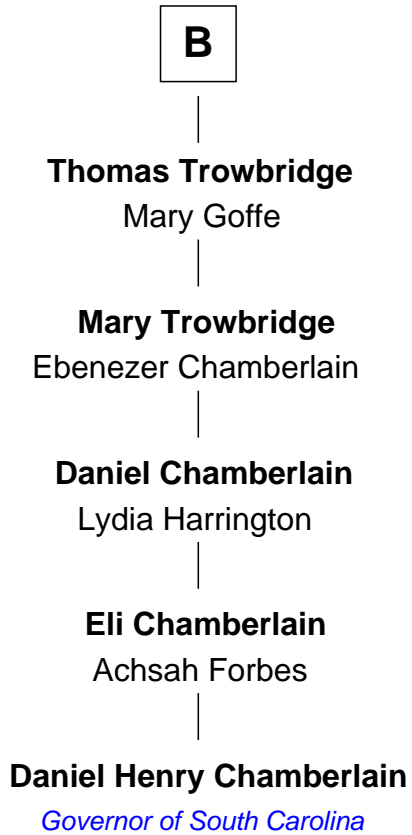

FamousKin.com
Relationship Chart of
Daniel Henry Chamberlain
 76th Governor of South Carolina

1st cousin 20 times removed of

William de Lanvallay
 Magna Carta Surety

A

Thomas Bamfield

Agnes Coplestone

Agnes Bamfield

John Prowse

Richard Prowse

Margaret Norton

John Prowse

Joan Orchard

Robert Prowse

John Prowse

Alice White

John Prowse

Elizabeth Colwick

Agnes Prowse

John Trowbridge

Thomas Trowbridge

Elizabeth Marshall

James Trowbridge

Margaret Jackson

B

FamousKin.com