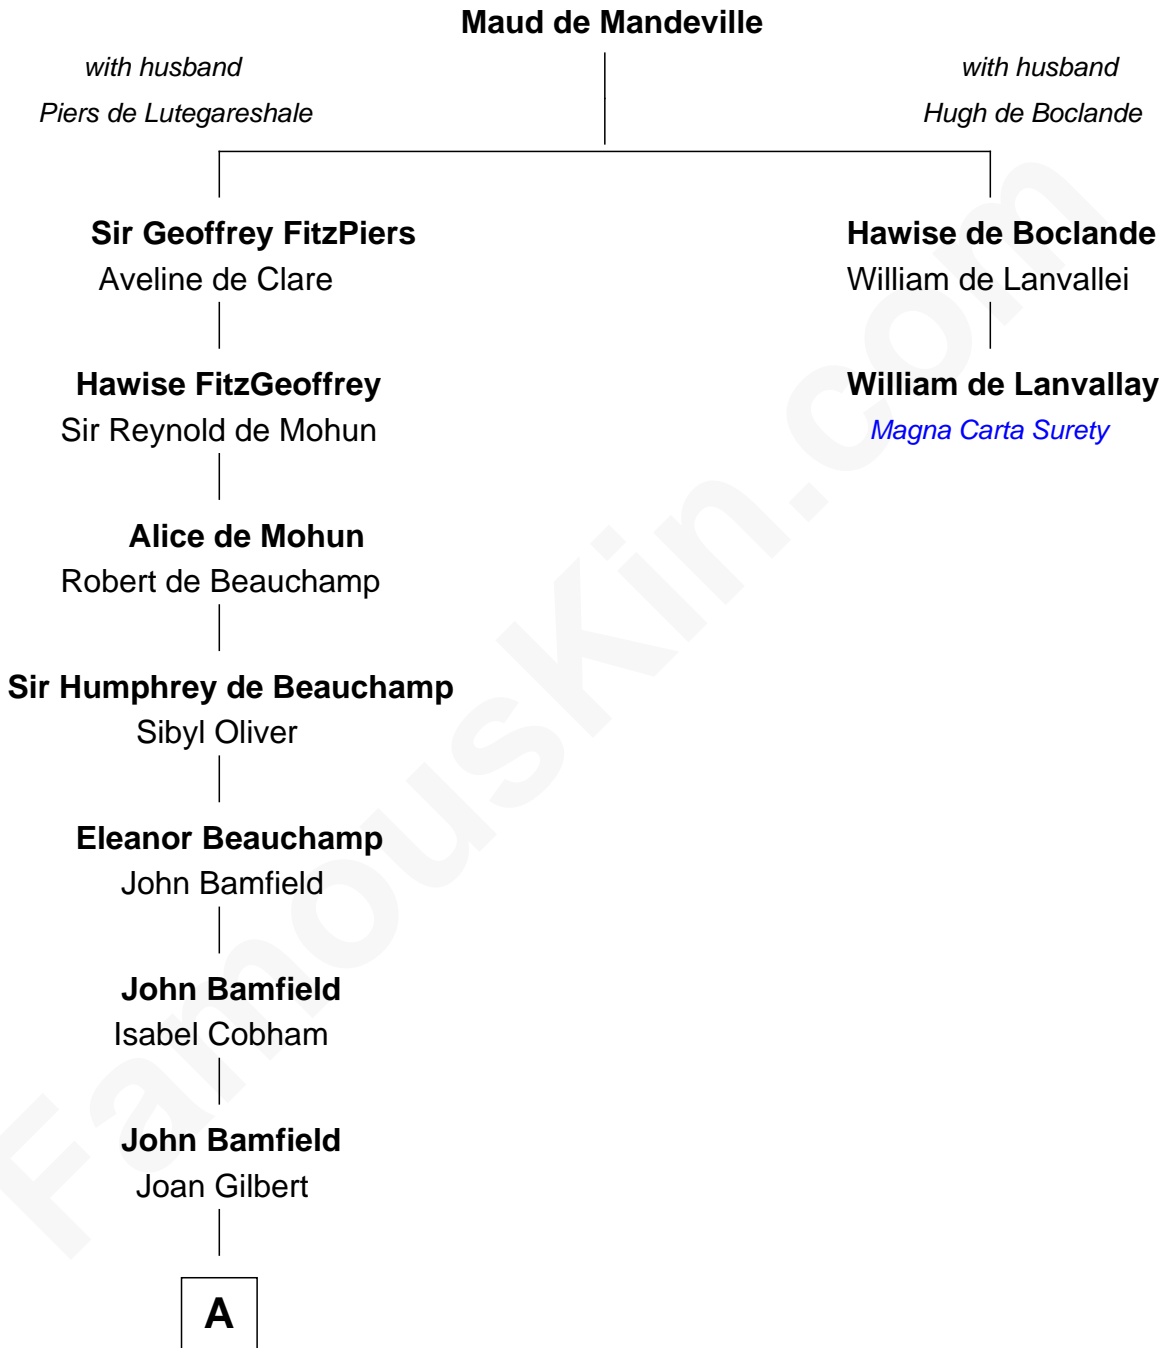

FamousKin.com
Relationship Chart of
Daniel Henry Chamberlain
 76th Governor of South Carolina

1st cousin 20 times removed of

William de Lanvallay
 Magna Carta Surety

A

Thomas Bamfield

Agnes Coplestone

Agnes Bamfield

John Prowse

Richard Prowse

Margaret Norton

John Prowse

Joan Orchard

Robert Prowse

John Prowse

Alice White