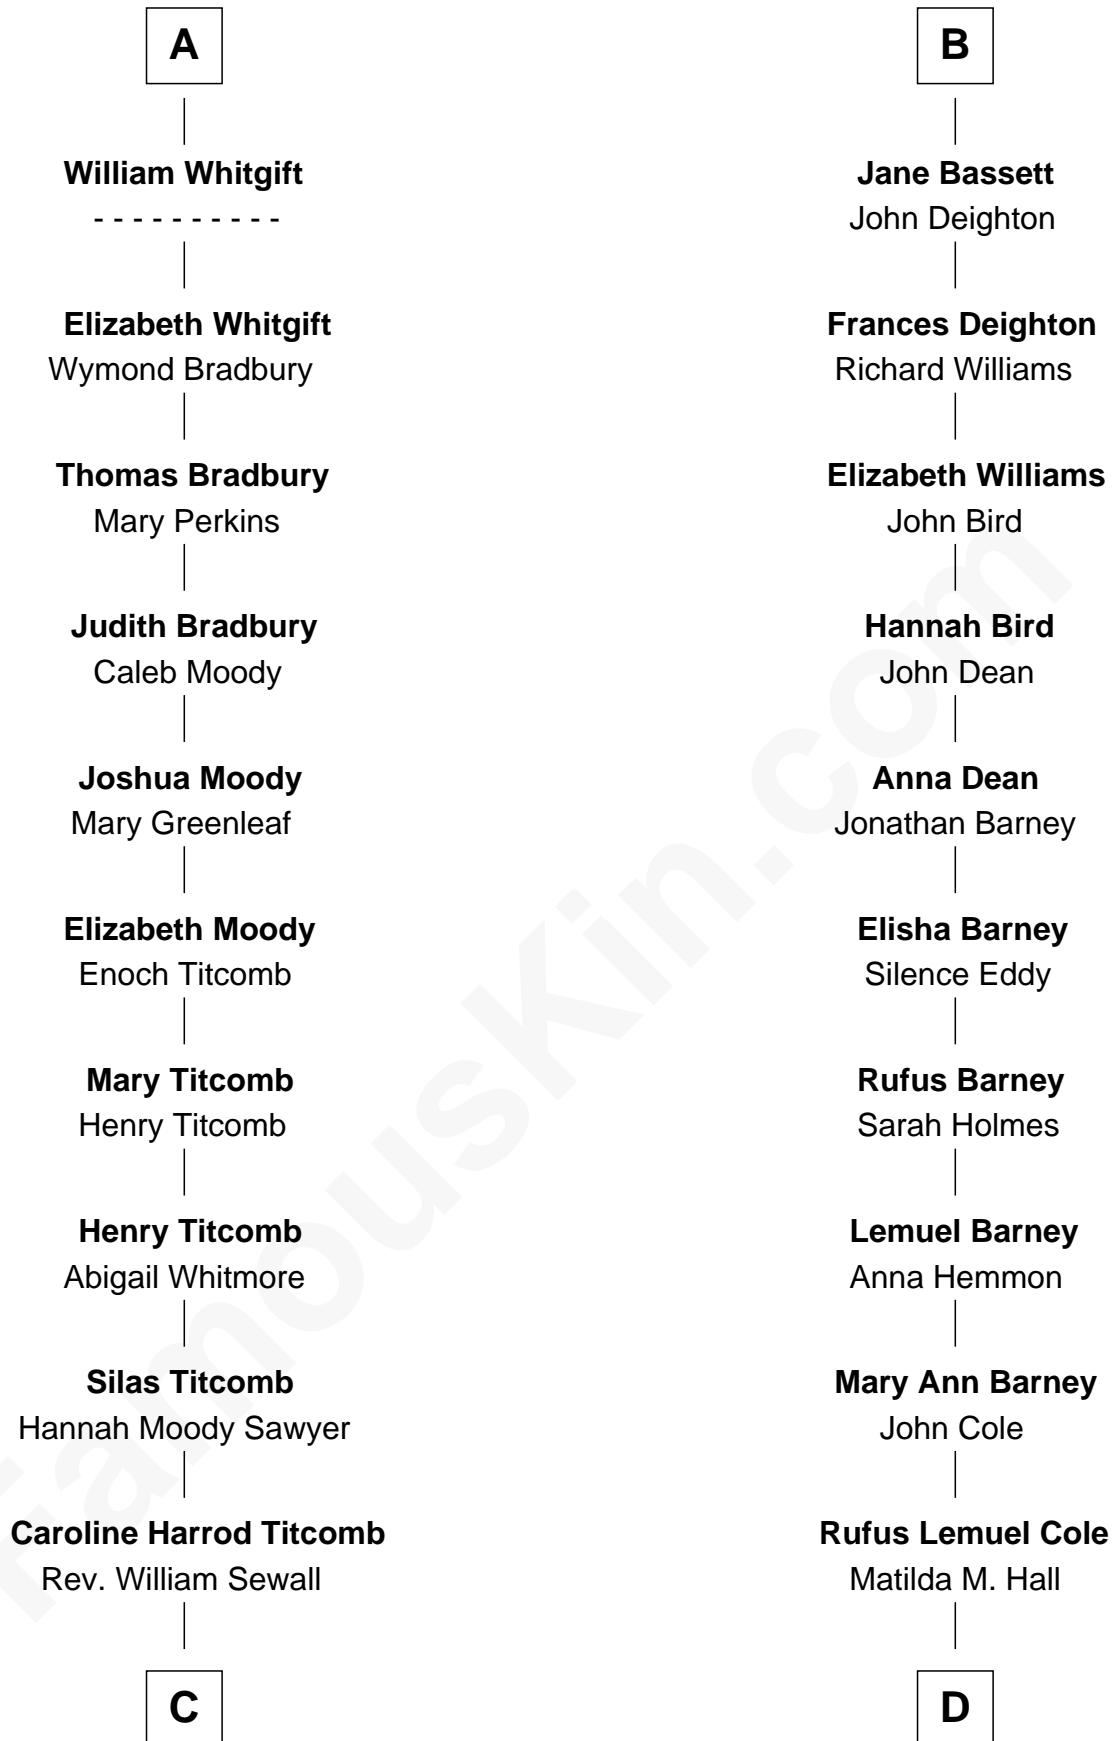

# FamousKin.com Relationship Chart of

**Charlie Day**

*TV and Movie Actor*

20th cousin 1 time removed of

**Michael Lookinland**

*TV Actor*

**John de Mowbray**  
Elizabeth de Segrave

**Eleanor de Mowbray**

John Fulnetby

**Katherine Fulnetby**

William Dynwell

**Anne Dynwell**

Henry Whitgift

**A**

**Sir Thomas Mowbray**

Elizabeth Fitzalan

**Isabel Mowbray**

Sir James Berkeley

**Maurice Berkeley**

Isabel Mead

**Anne Berkeley**

Sir William Dennis

**Isabel Dennis**

Sir John Berkeley

**Elizabeth Berkeley**

Henry Lygon

**Elizabeth Lygon**

Edward Bassett

**B**

**C**

**Rev. John Ladd Sewall**  
Katharine Mussey Hartwell

**Katharine Mussey Sewall**  
Roswell Mears Austin