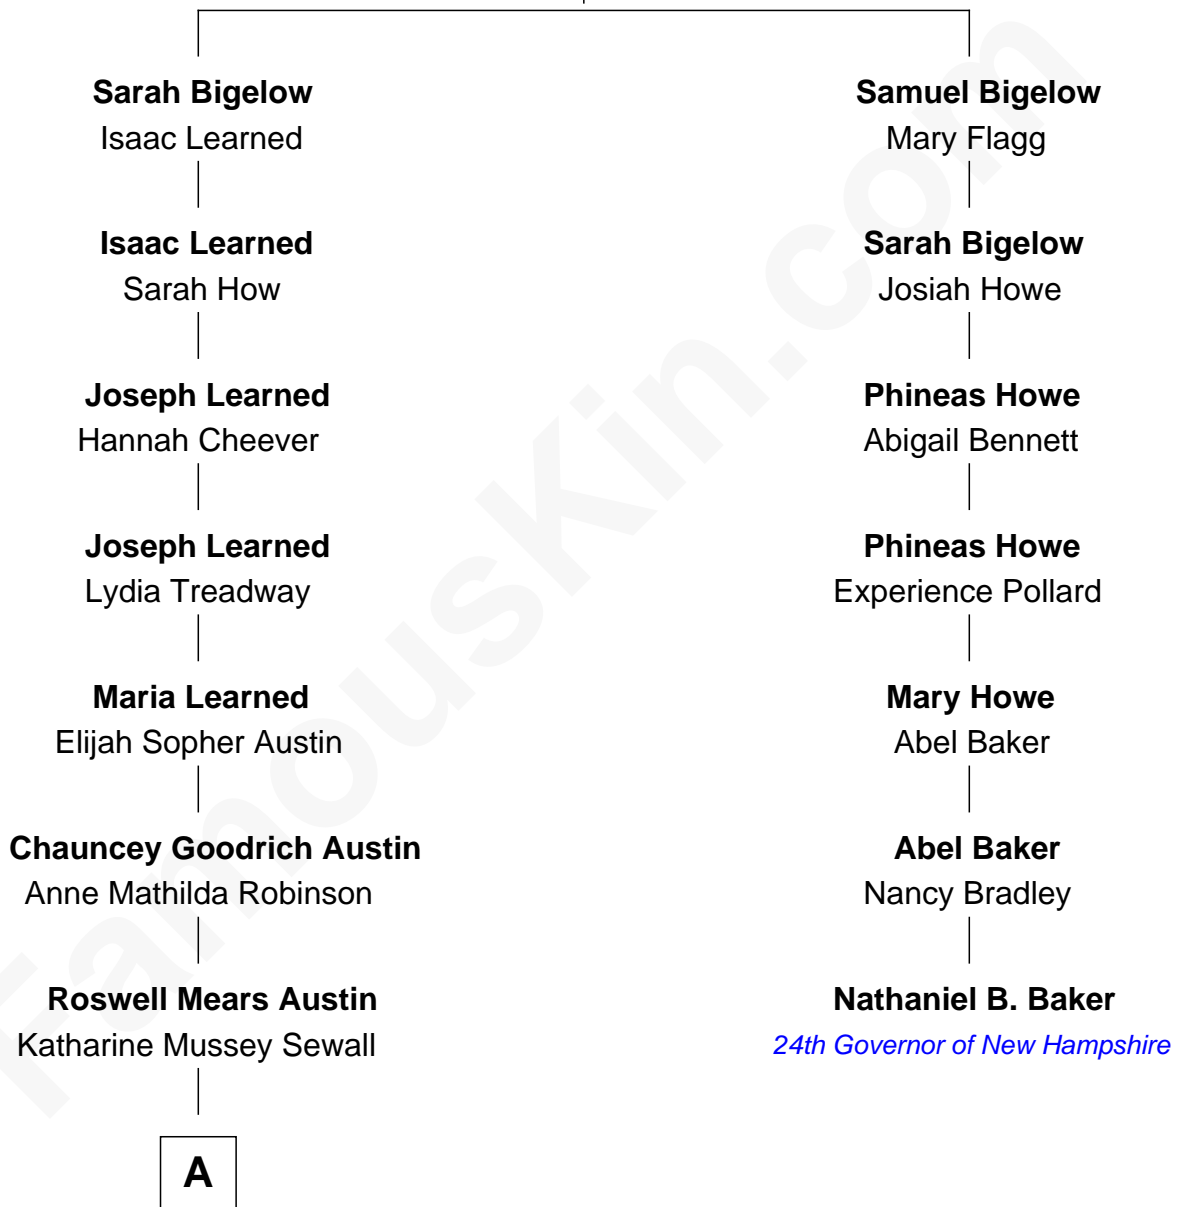

# FamousKin.com Relationship Chart of

**Charlie Day**

*TV and Movie Actor*

6th cousin 3 times removed of

**Nathaniel B. Baker**

*24th Governor of New Hampshire*

**John Bigelow**

Mary Warren

**A**

**Katharine Hartwell Austin**

Dr. Lawton Parker Greenman Peckham

**Mary Adelaide Peckham**

Thomas Charles Day

**Charlie Day**

*TV and Movie Actor*

FamousKin.com