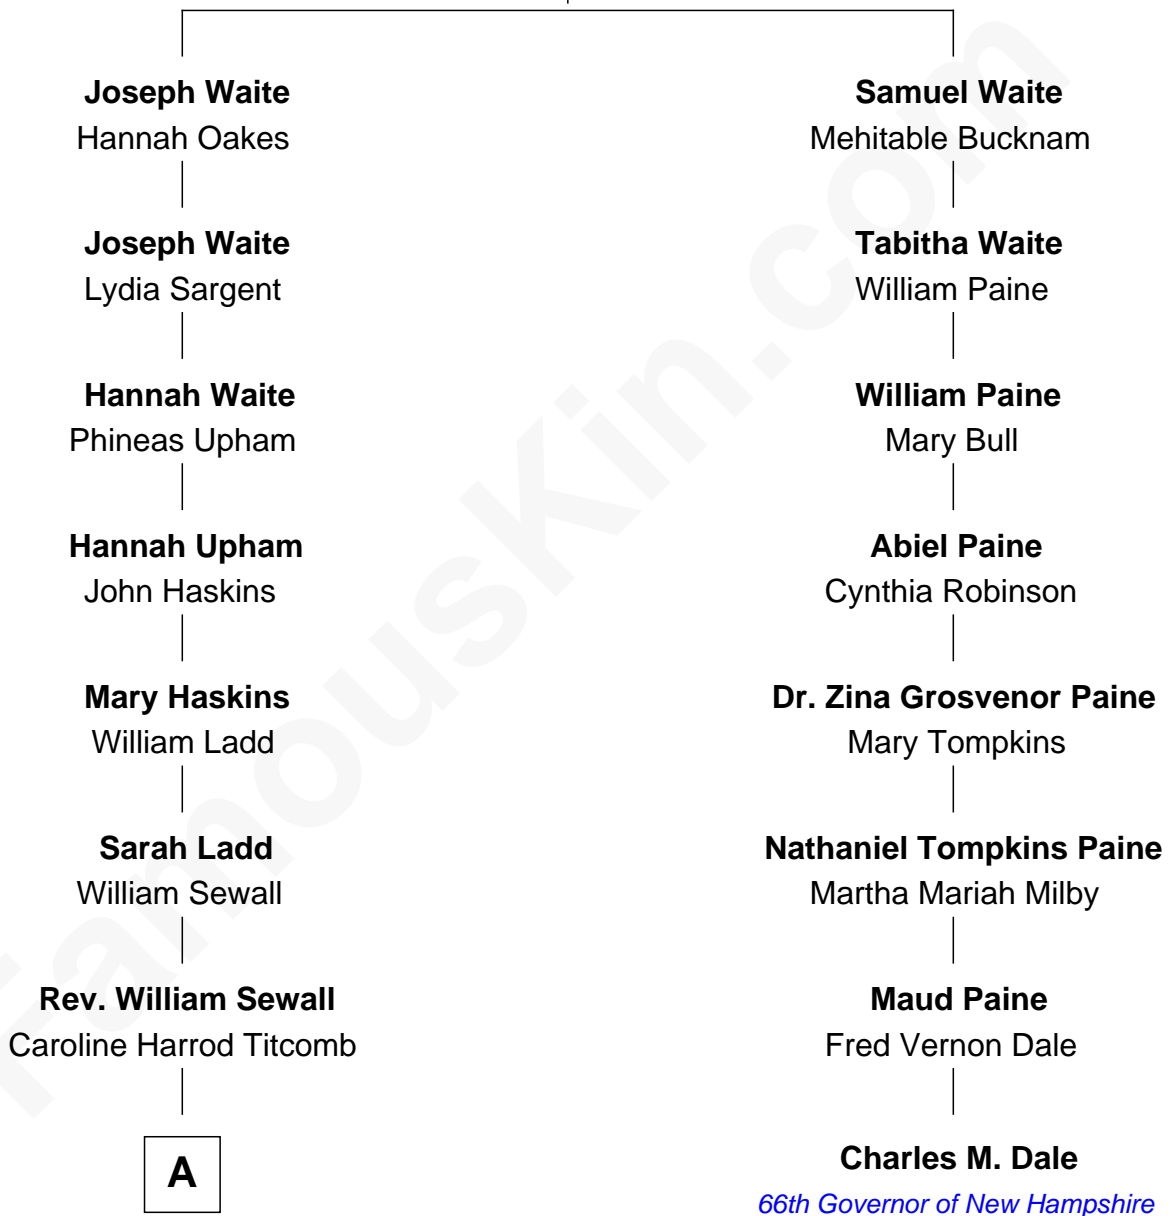

# FamousKin.com Relationship Chart of

**Charlie Day**

*TV and Movie Actor*

7th cousin 4 times removed of

**Charles M. Dale**

*66th Governor of New Hampshire*

**John Waite**

Mary Hills

**A**

—  
**Rev. John Ladd Sewall**  
Katharine Mussey Hartwell

—  
**Katharine Mussey Sewall**  
Roswell Mears Austin

—  
**Katharine Hartwell Austin**  
Dr. Lawton Parker Greenman Peckham

—  
**Mary Adelaide Peckham**  
Thomas Charles Day