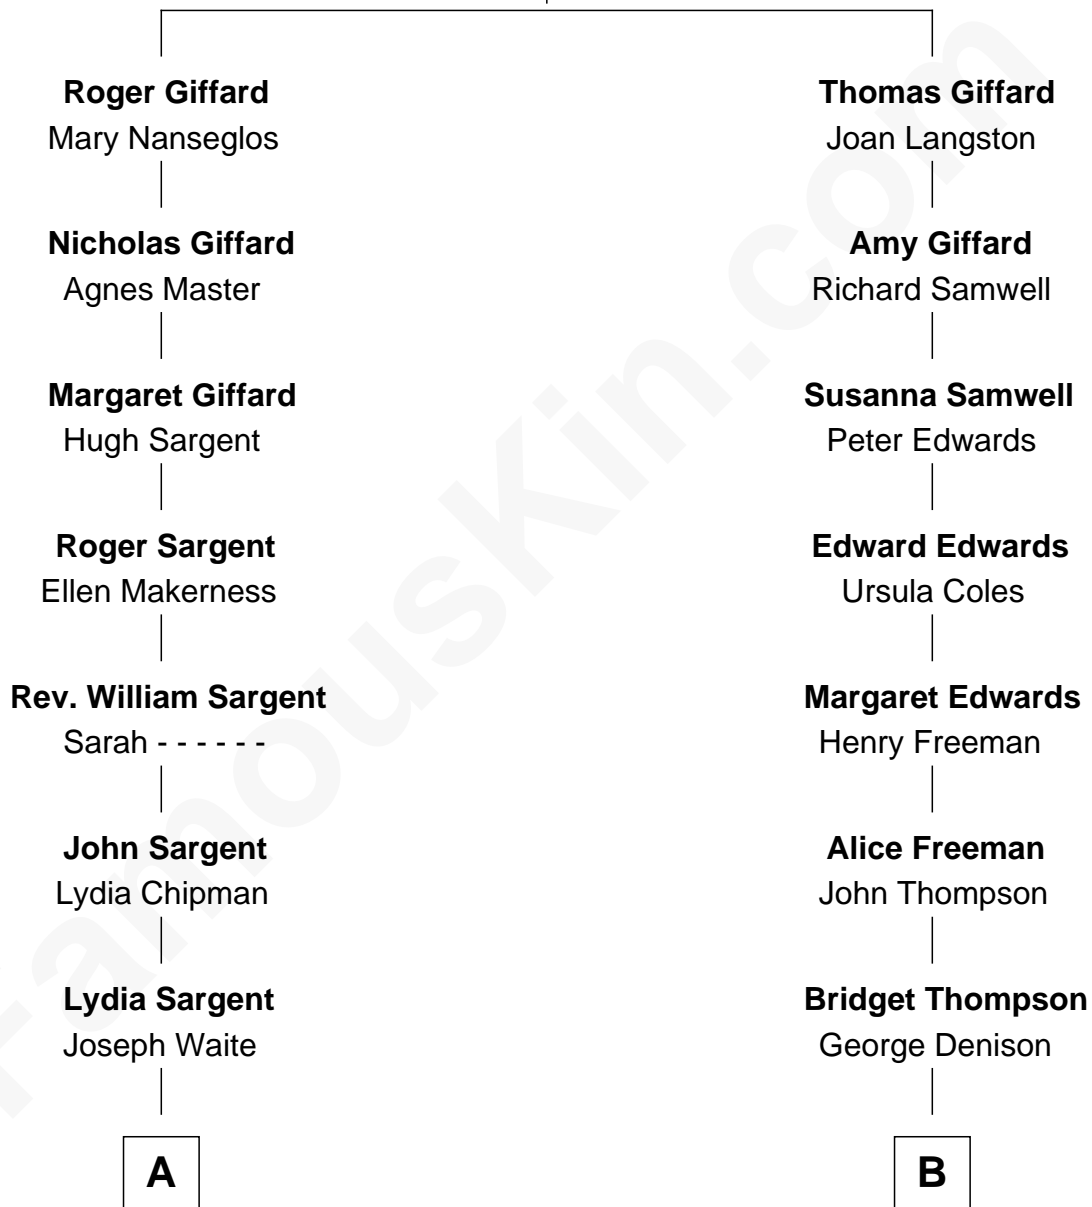

# FamousKin.com Relationship Chart of

**Charlie Day**

*TV and Movie Actor*

16th cousin 2 times removed of

**Parker Stevenson**

*TV and Movie Actor*

**John Giffard**  
Agnes Winslow

C

**Sarah Meade Price**  
Richard Stevenson Parker

**Parker Stevenson**  
*TV and Movie Actor*

FamousKin.com