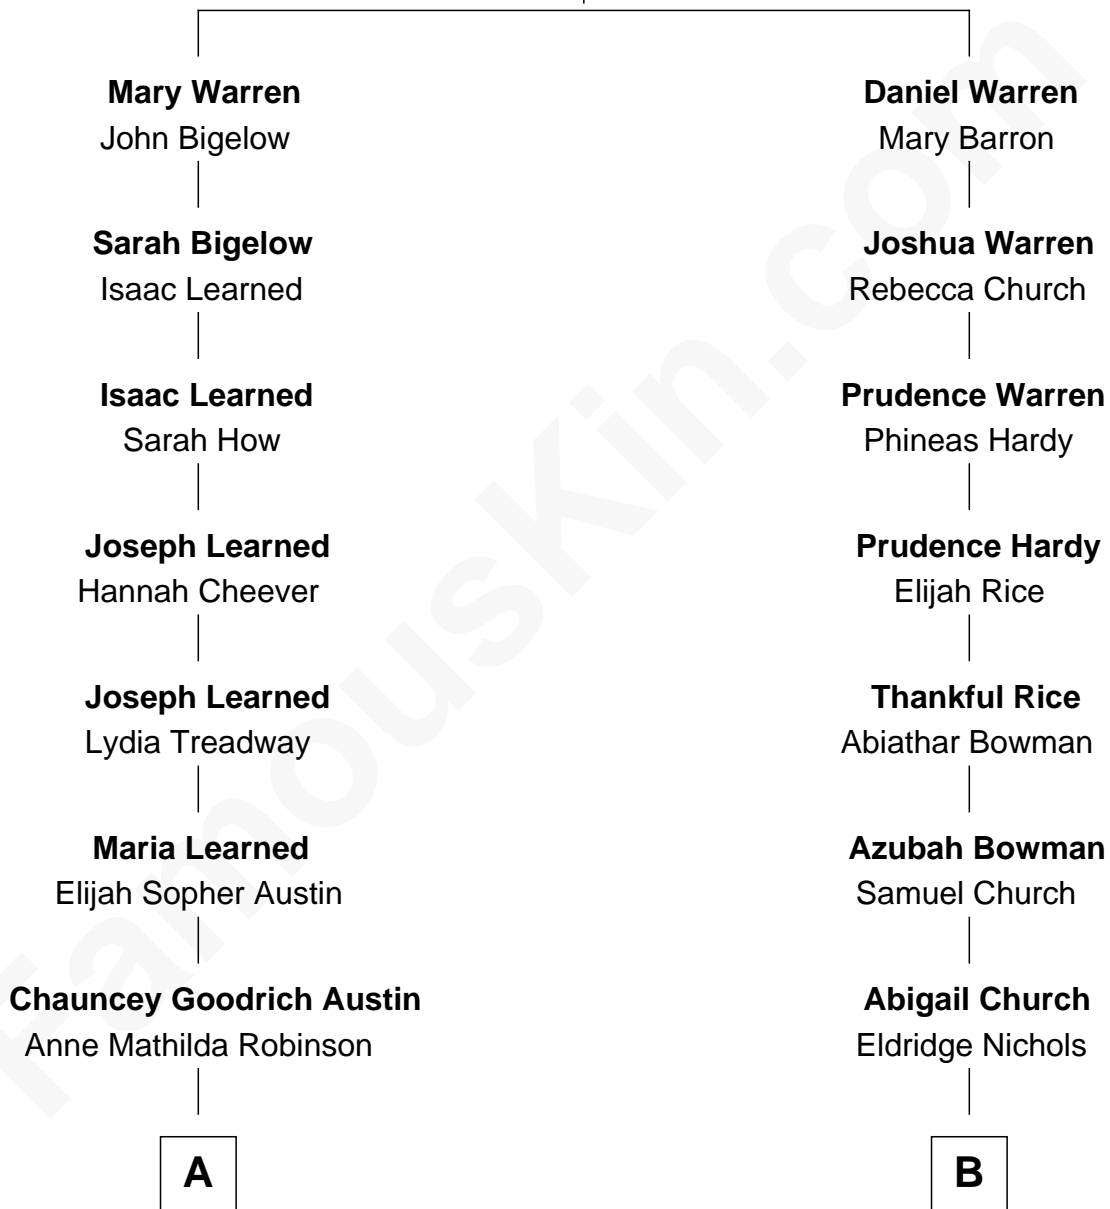

FamousKin.com Relationship Chart of

Charlie Day

TV and Movie Actor

10th cousin 3 times removed of

Taylor Lautner

TV and Movie Actor

John Warren
Margaret - - - - -

A

Roswell Mears Austin
Katharine Mussey Sewall

Katharine Hartwell Austin
Dr. Lawton Parker Greenman Peckham

Mary Adelaide Peckham
Thomas Charles Day

Charlie Day
TV and Movie Actor

B

George Nichols
Louise Harriett Randall