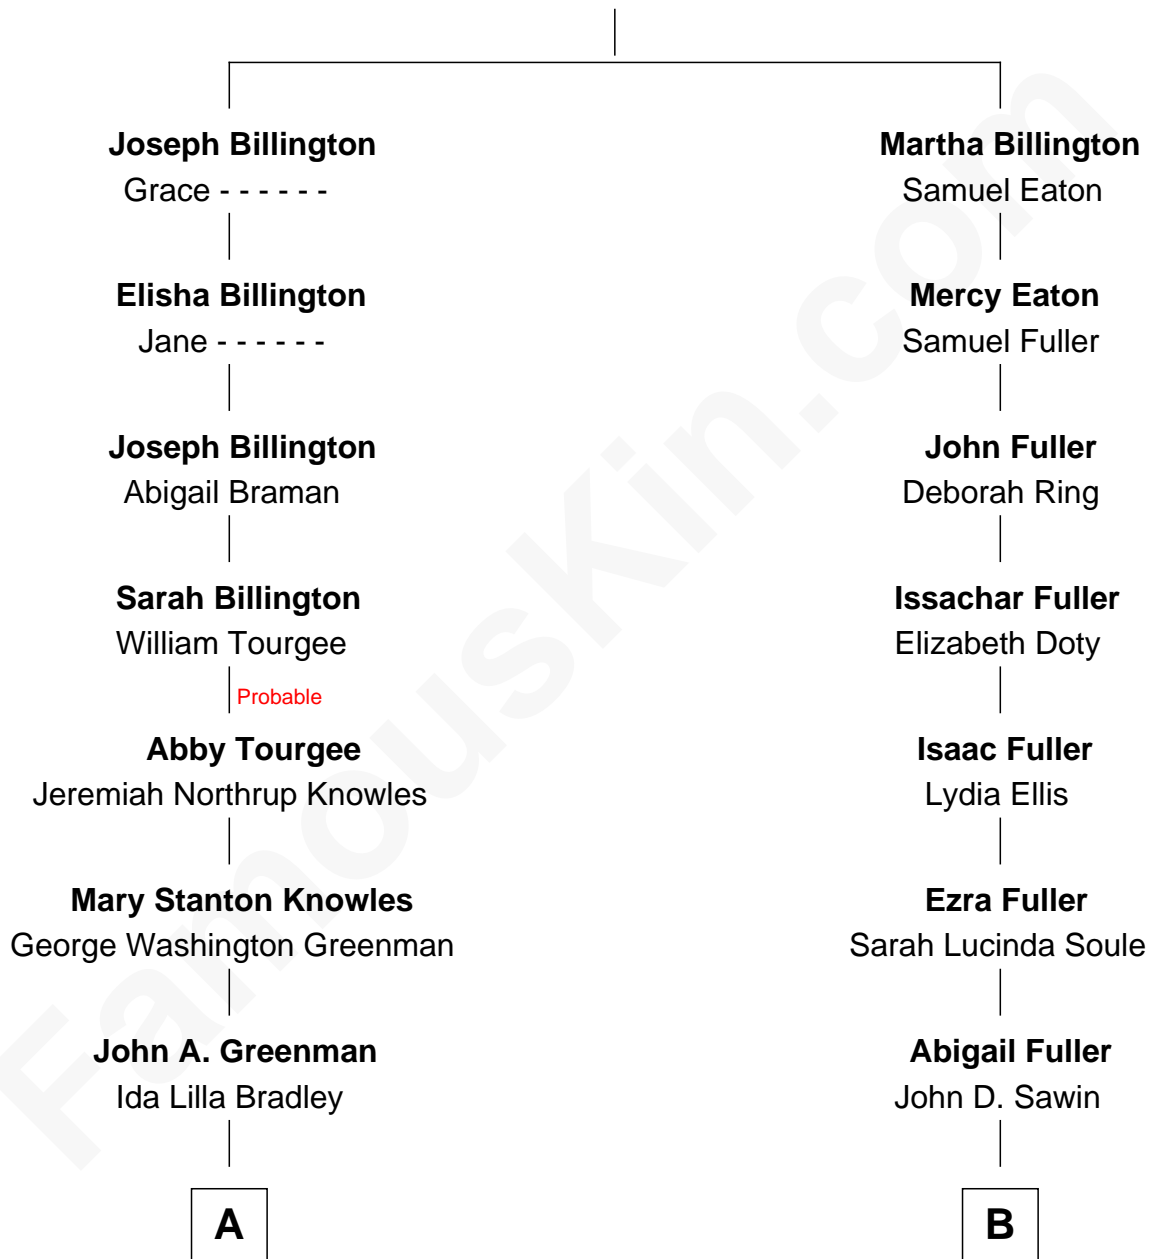

# FamousKin.com Relationship Chart of

**Charlie Day**

*TV and Movie Actor*

10th cousin 2 times removed of

**Rob Cantor**

*Singer and Songwriter*

**Francis Billington**

Christian Penn

**A**

**Adelaide Maria Greenman**  
Reuben Wallace Peckham

**Dr. Lawton Parker Greenman Peckham**  
Katharine Hartwell Austin

**Mary Adelaide Peckham**  
Thomas Charles Day

**Charlie Day**  
*TV and Movie Actor*

**B**

**Prescott Dana Sawin**  
Maria Moore

**Kenneth Collins Sawin**  
Florence Myrtle Thompson

**Marion C. Sawin**  
Frederick Dumont Goodyear

**Jacqueline Dumont Goodyear**  
Lawrence Conrad Hoff

**Marion Catherine Hoff**  
Dr. David Mark Cantor

**Rob Cantor**  
*Singer and Songwriter*