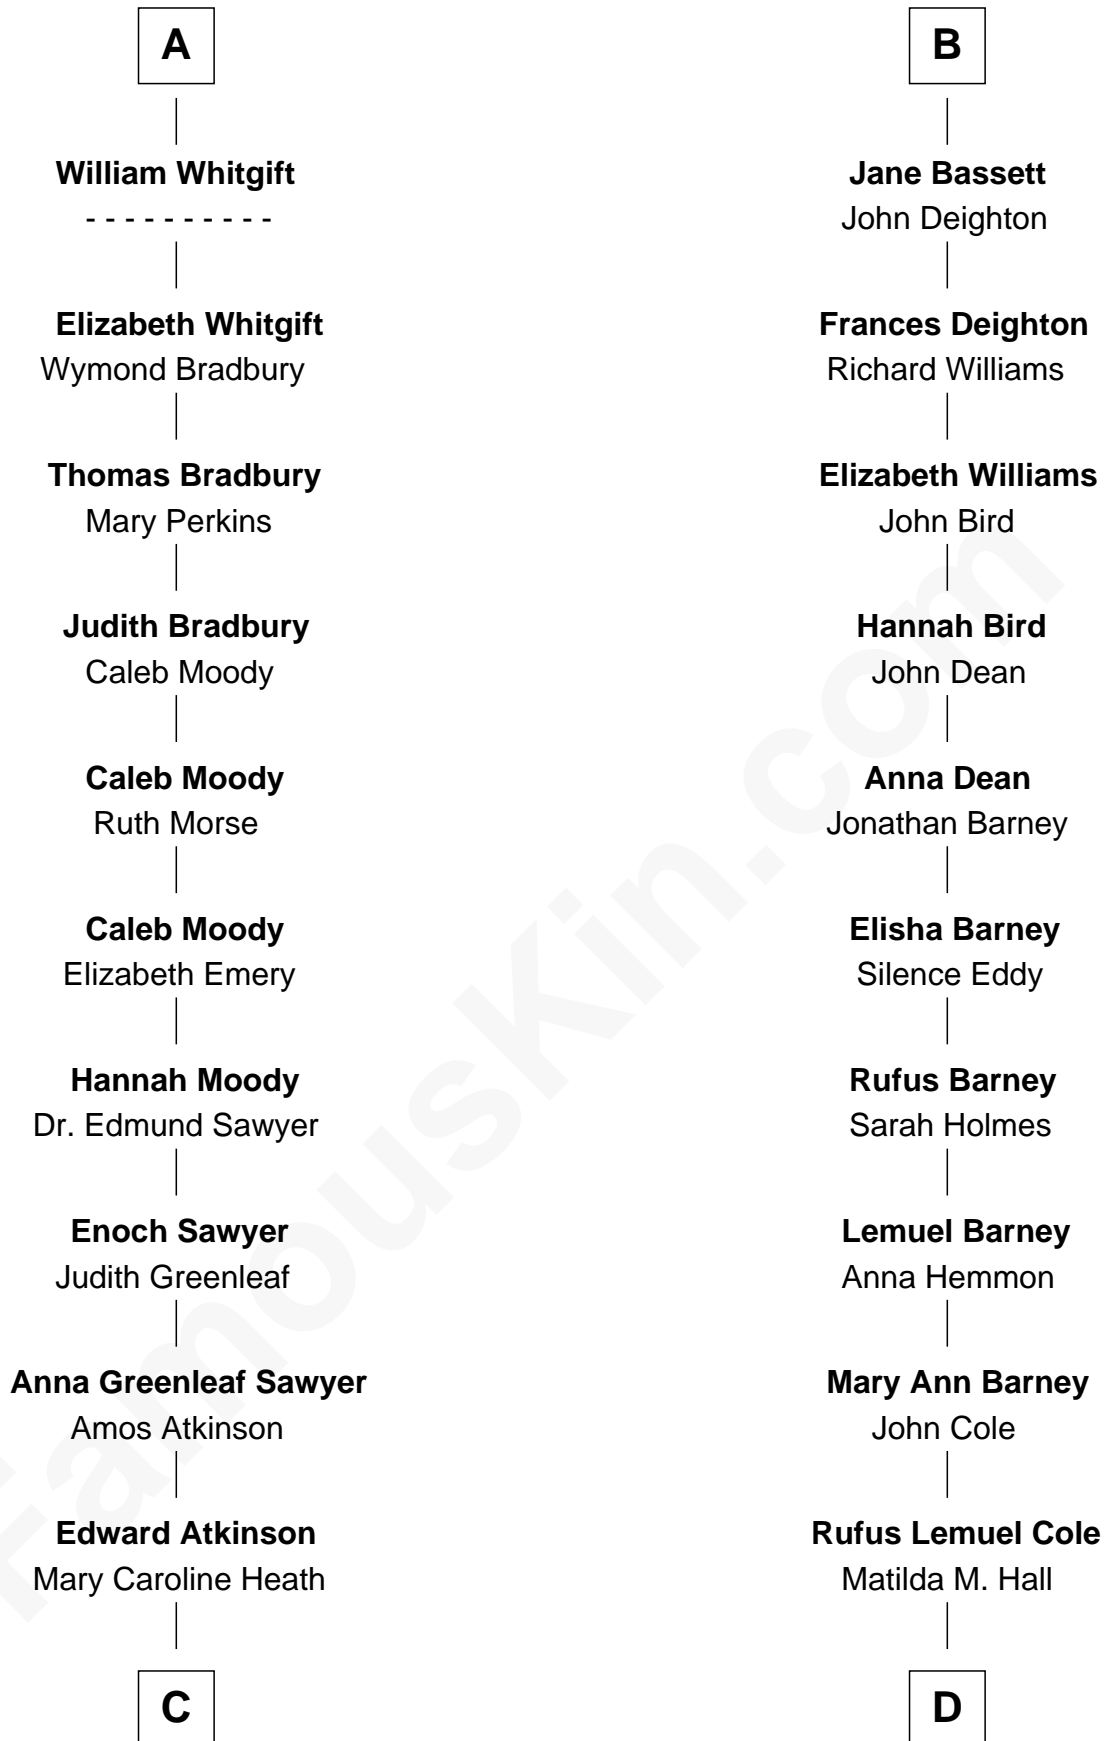

# FamousKin.com Relationship Chart of

**Sam Waterston**

*Stage, TV and Movie Actor*

19th cousin 1 time removed of

**Michael Lookinland**

*TV Actor*

**C**

**Robert Whitman Atkinson**

Ellizabeth Bispham Page

**Alice Tucker Atkinson**

George Chychele Waterston

**Sam Waterston**

*Stage, TV and Movie Actor*

**D**

**Nellie M. Cole**

John Andrew Lookinland

**Orrin Paul Lookinland**

Madeline Tait

**Paul Russell Lookinland**

Karen Ruth McKinney

**Michael Lookinland**

*TV Actor*