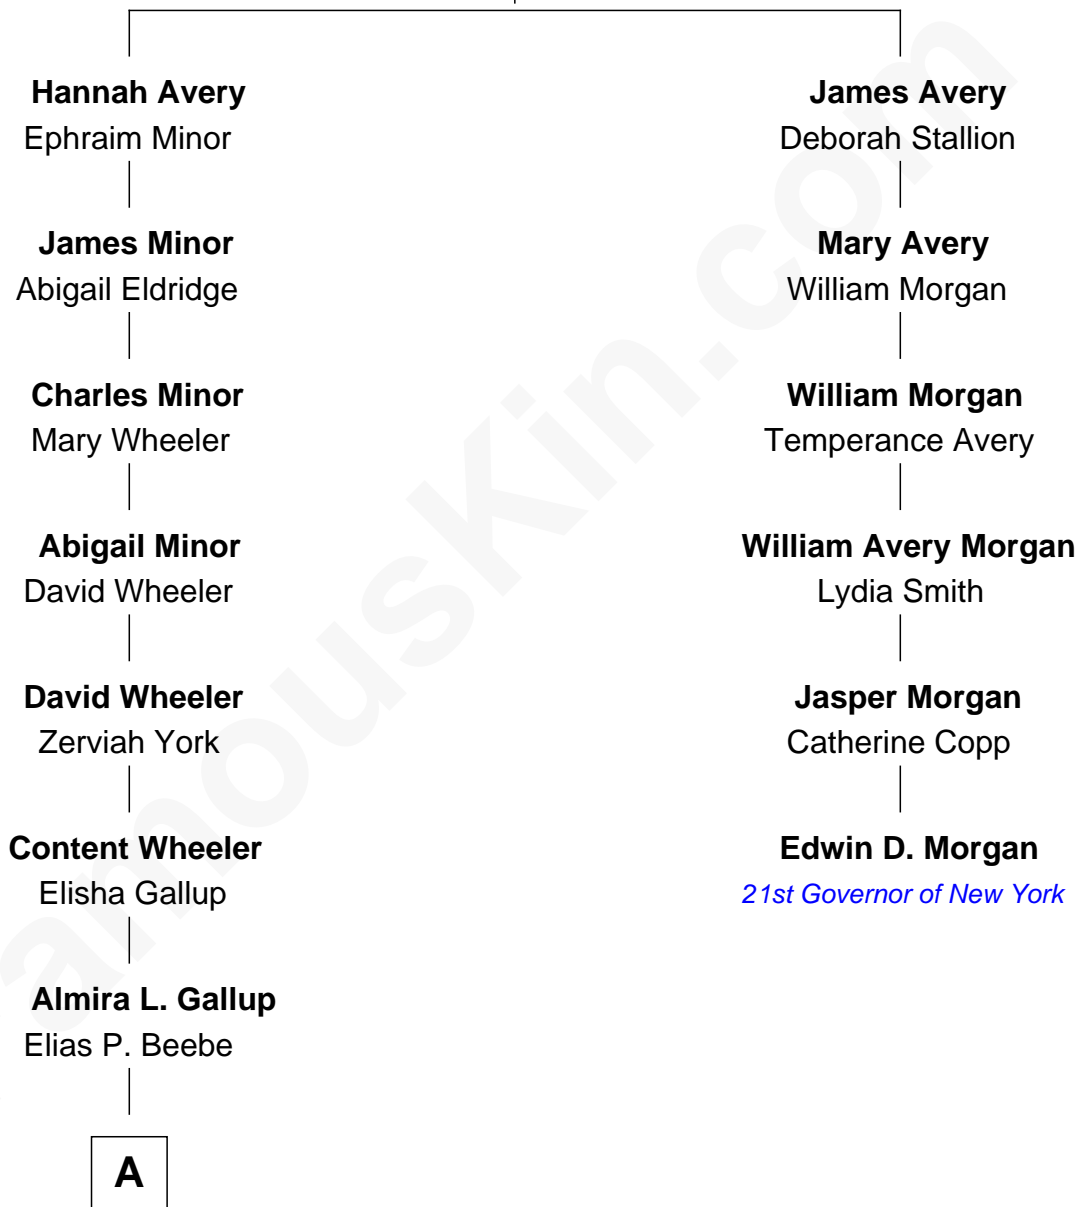

# FamousKin.com Relationship Chart of

**Timothy Hutton**

*TV and Movie Actor*

5th cousin 6 times removed of

**Edwin D. Morgan**

*21st Governor of New York*

**James Avery**  
Joanna Greenslade

**A**

**Ann A. Beebe**  
James B. Cottrell

**Myra A. Cottrell**  
Charles Noyes Burdick

**Helen Noyes Burdick**  
Arthur Barnard Poole

**Maryline Barnard Poole**  
Dana James Hutton

**Timothy Hutton**  
*TV and Movie Actor*