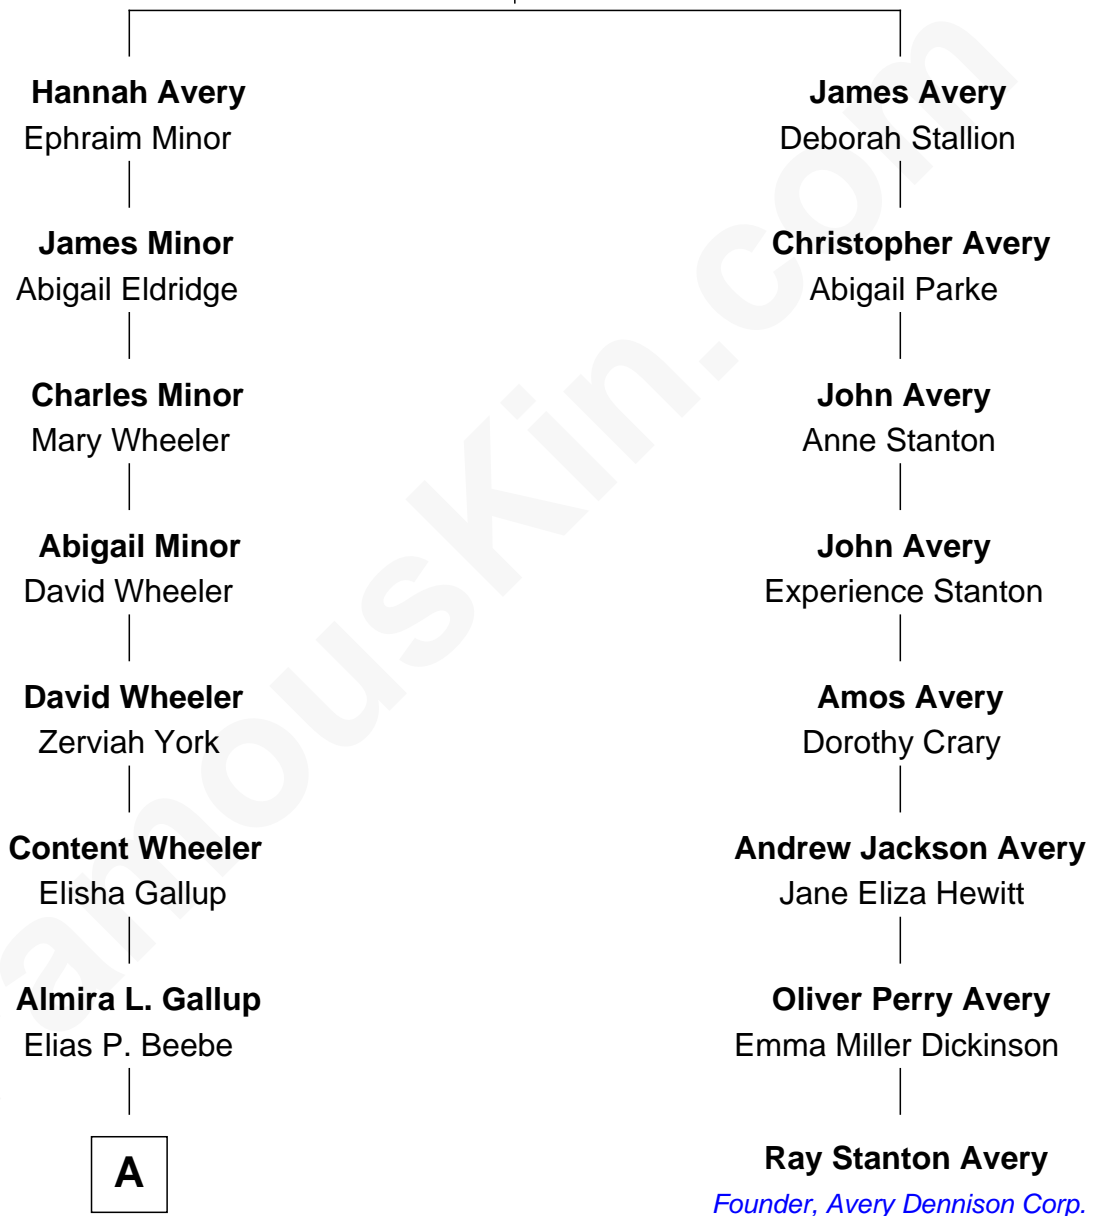

FamousKin.com Relationship Chart of

Timothy Hutton

TV and Movie Actor

7th cousin 4 times removed of

Ray Stanton Avery

Founder, Avery Dennison Corp.

James Avery
Joanna Greenslade

A

Ann A. Beebe
James B. Cottrell

Myra A. Cottrell
Charles Noyes Burdick

Helen Noyes Burdick
Arthur Barnard Poole

Maryline Barnard Poole
Dana James Hutton

Timothy Hutton
TV and Movie Actor

FamousKin.com