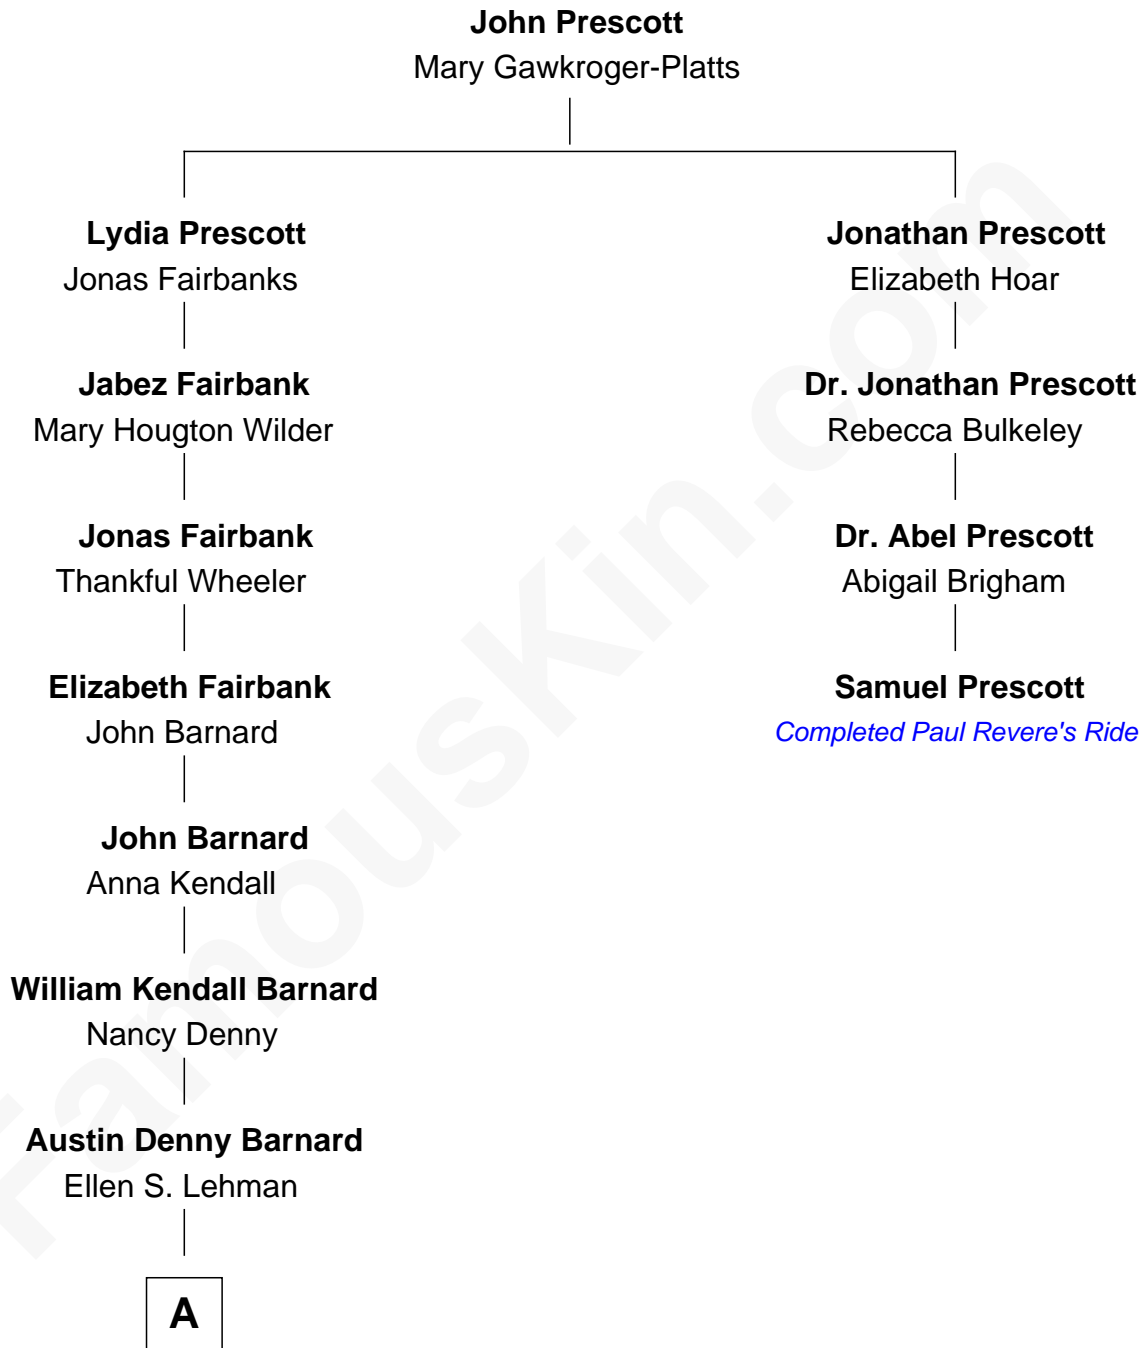

FamousKin.com Relationship Chart of

Timothy Hutton

TV and Movie Actor

3rd cousin 7 times removed of

Samuel Prescott

Completed Paul Revere's Midnight Ride

A

—
Maryline Barnard
Arthur French Poole

—
Arthur Barnard Poole
Helen Noyes Burdick

—
Maryline Barnard Poole
Dana James Hutton

—
Timothy Hutton
TV and Movie Actor

FamousKin.com