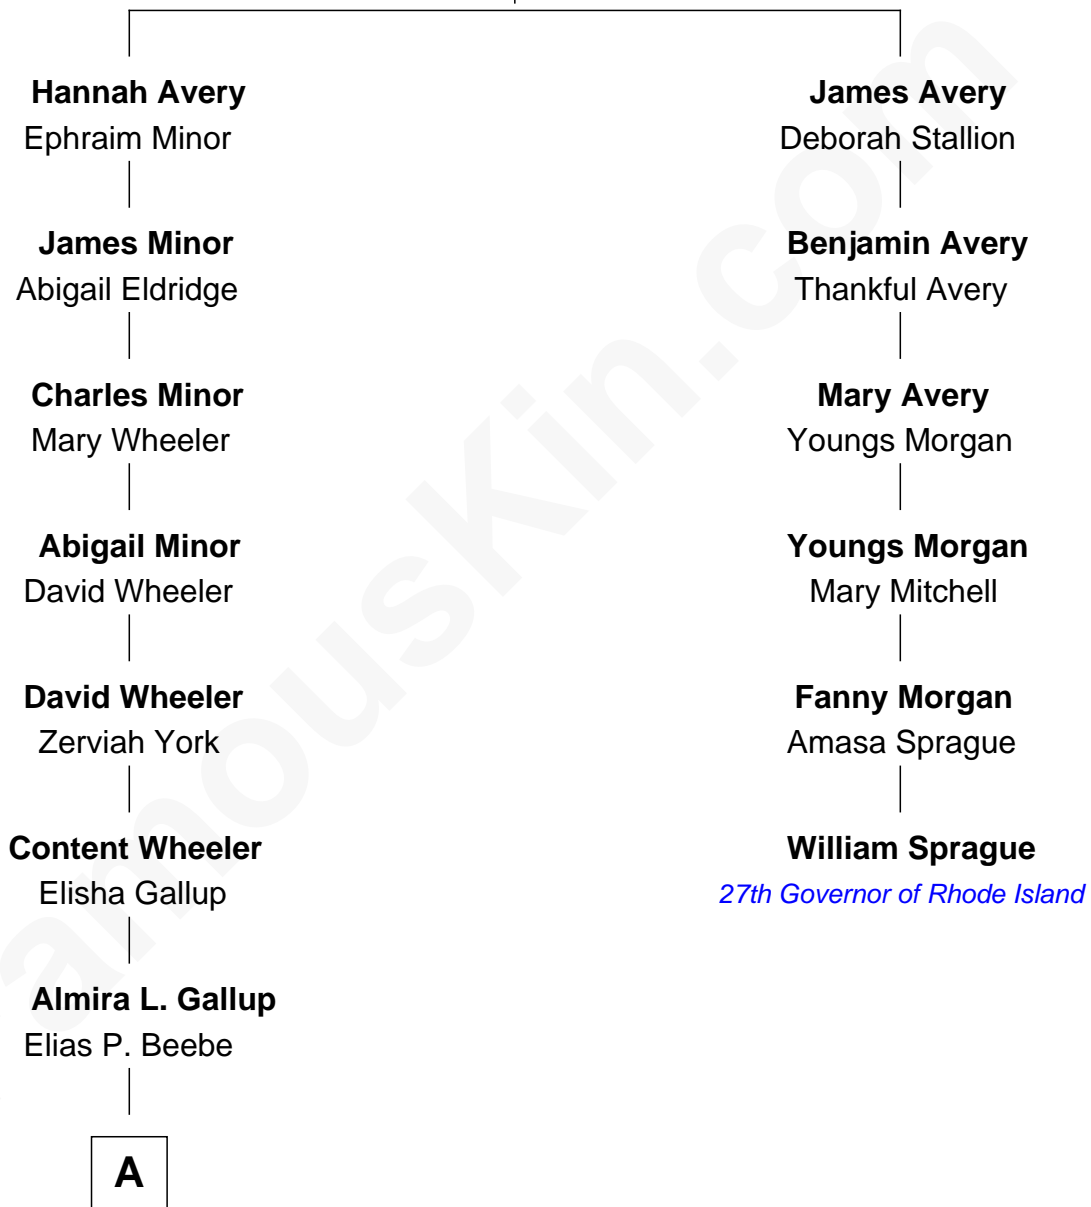

FamousKin.com Relationship Chart of

Timothy Hutton

TV and Movie Actor

5th cousin 6 times removed of

William Sprague

27th Governor of Rhode Island

James Avery
Joanna Greenslade

A