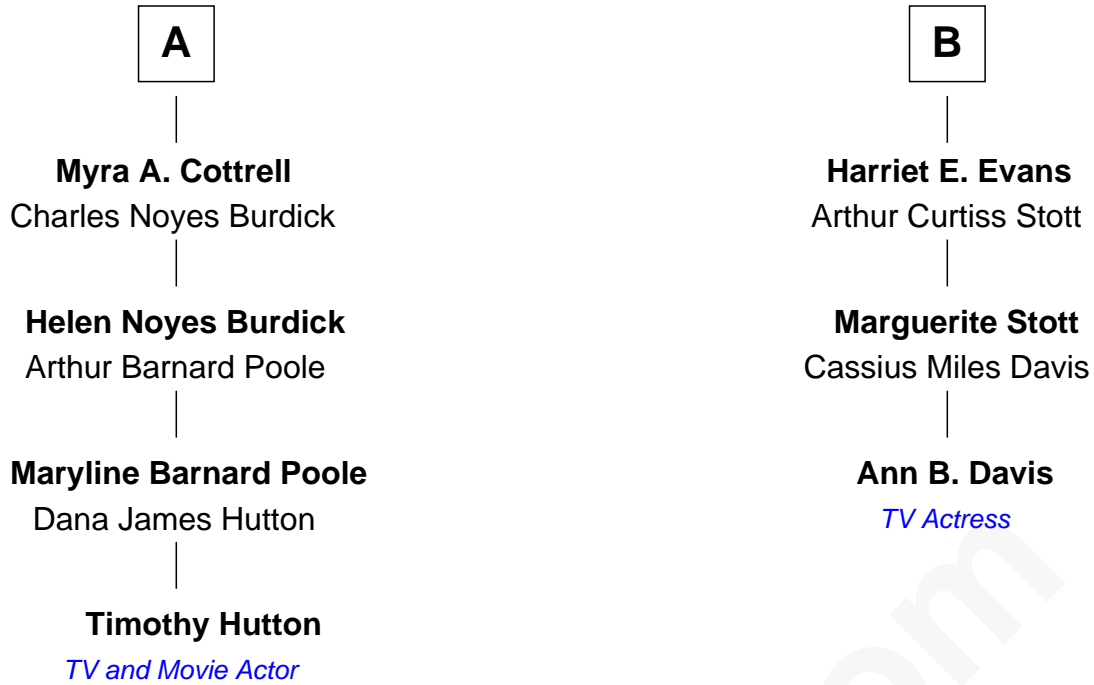

FamousKin.com Relationship Chart of

Timothy Hutton

TV and Movie Actor

9th cousin 1 time removed of

Ann B. Davis

TV Actress

Rev. Peter Hobart

with wife
Rebecca Peck

with wife
Elizabeth Ibrook

FamousKin.com