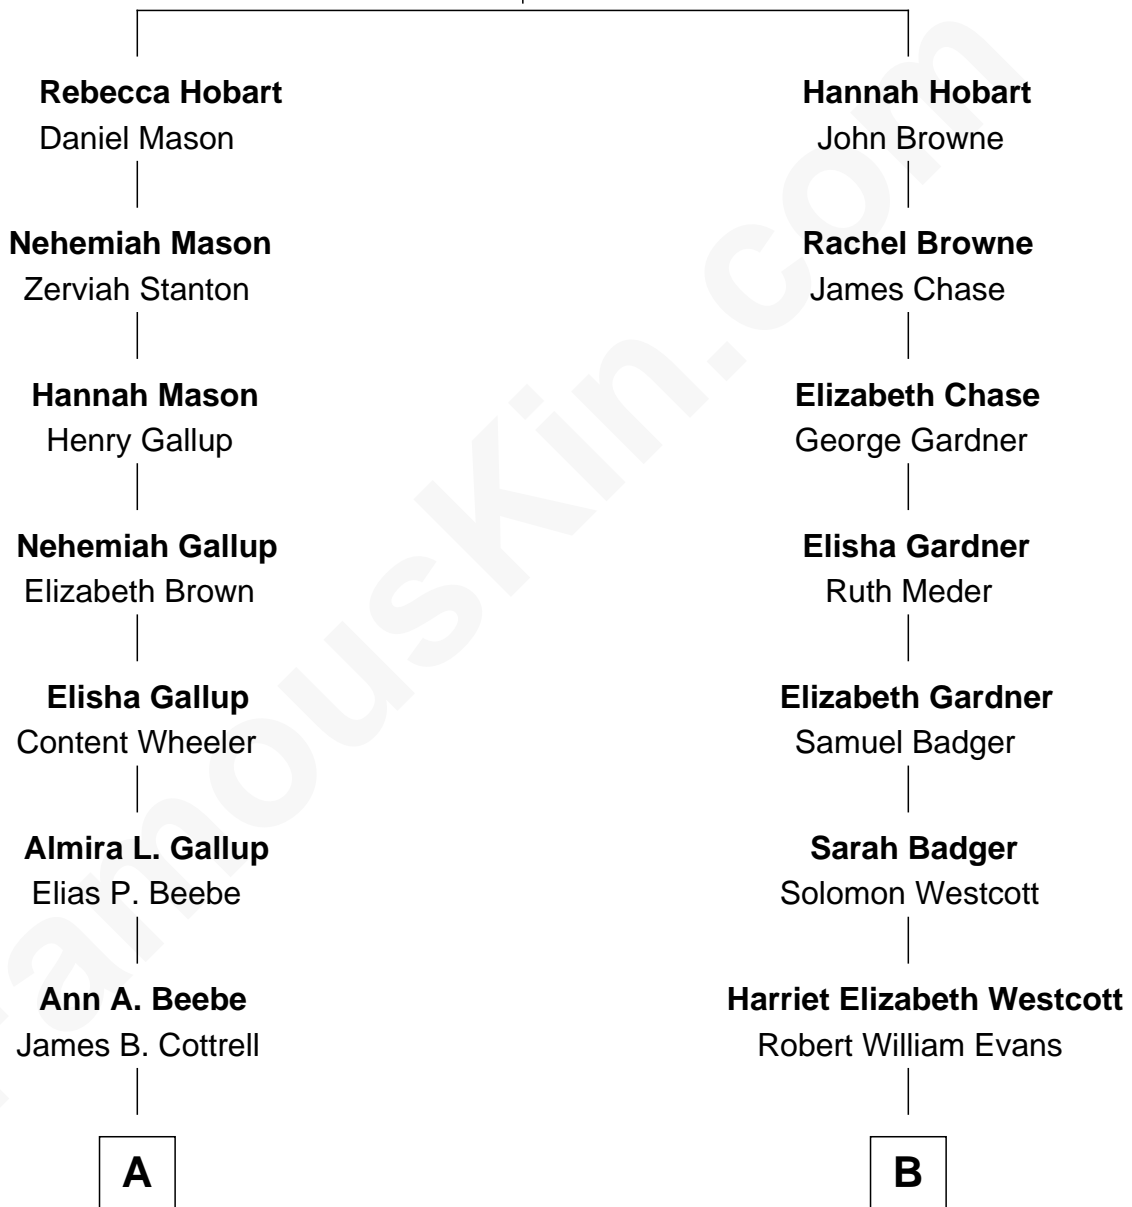

FamousKin.com Relationship Chart of

Timothy Hutton

TV and Movie Actor

9th cousin 1 time removed of

Ann B. Davis

TV Actress

Rev. Peter Hobart

with wife
Rebecca Peck

with wife
Elizabeth Ibrook

FamousKin.com