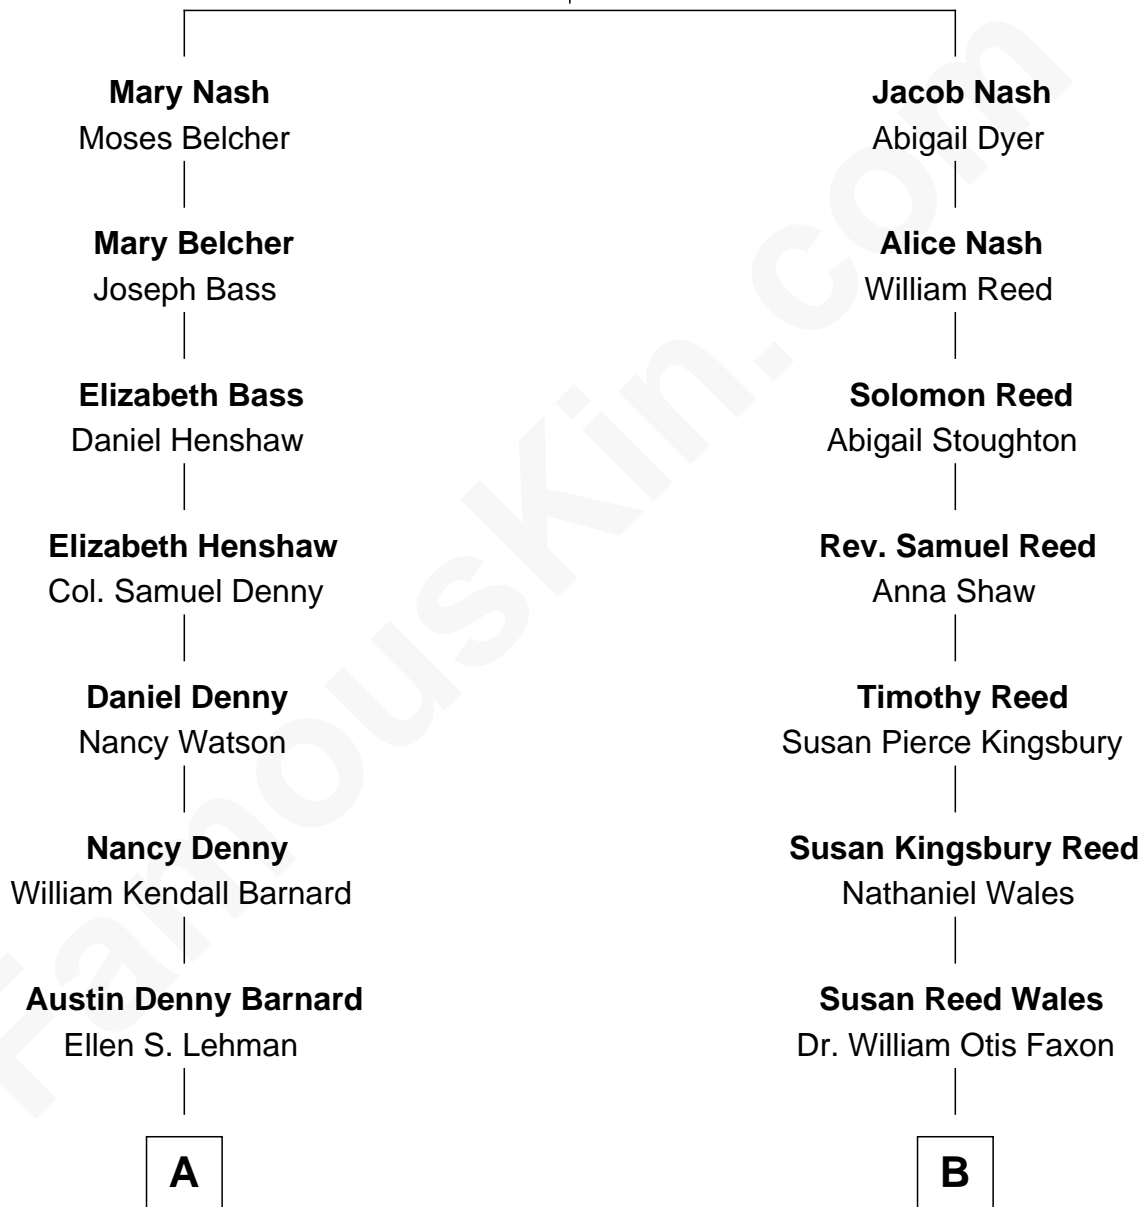

# FamousKin.com Relationship Chart of

**Timothy Hutton**

*TV and Movie Actor*

10th cousin of

**Nat Faxon**

*Actor, Comedian, Director and Screenwriter*

**James Nash**

Alice Higgins

**A**

**Maryline Barnard**  
Arthur French Poole

**Arthur Barnard Poole**  
Helen Noyes Burdick

**Maryline Barnard Poole**  
Dana James Hutton

**Timothy Hutton**  
*TV and Movie Actor*

**B**

**Dr. Nathaniel Wales Faxon**  
Marie Bassett Conant

**William Otis Faxon**  
Frances Mary Parker

**Dr. David Parker Faxon**  
Monica Andrea Kersten

**Nat Faxon**  
*Actor, Comedian, Director and Screenwriter*