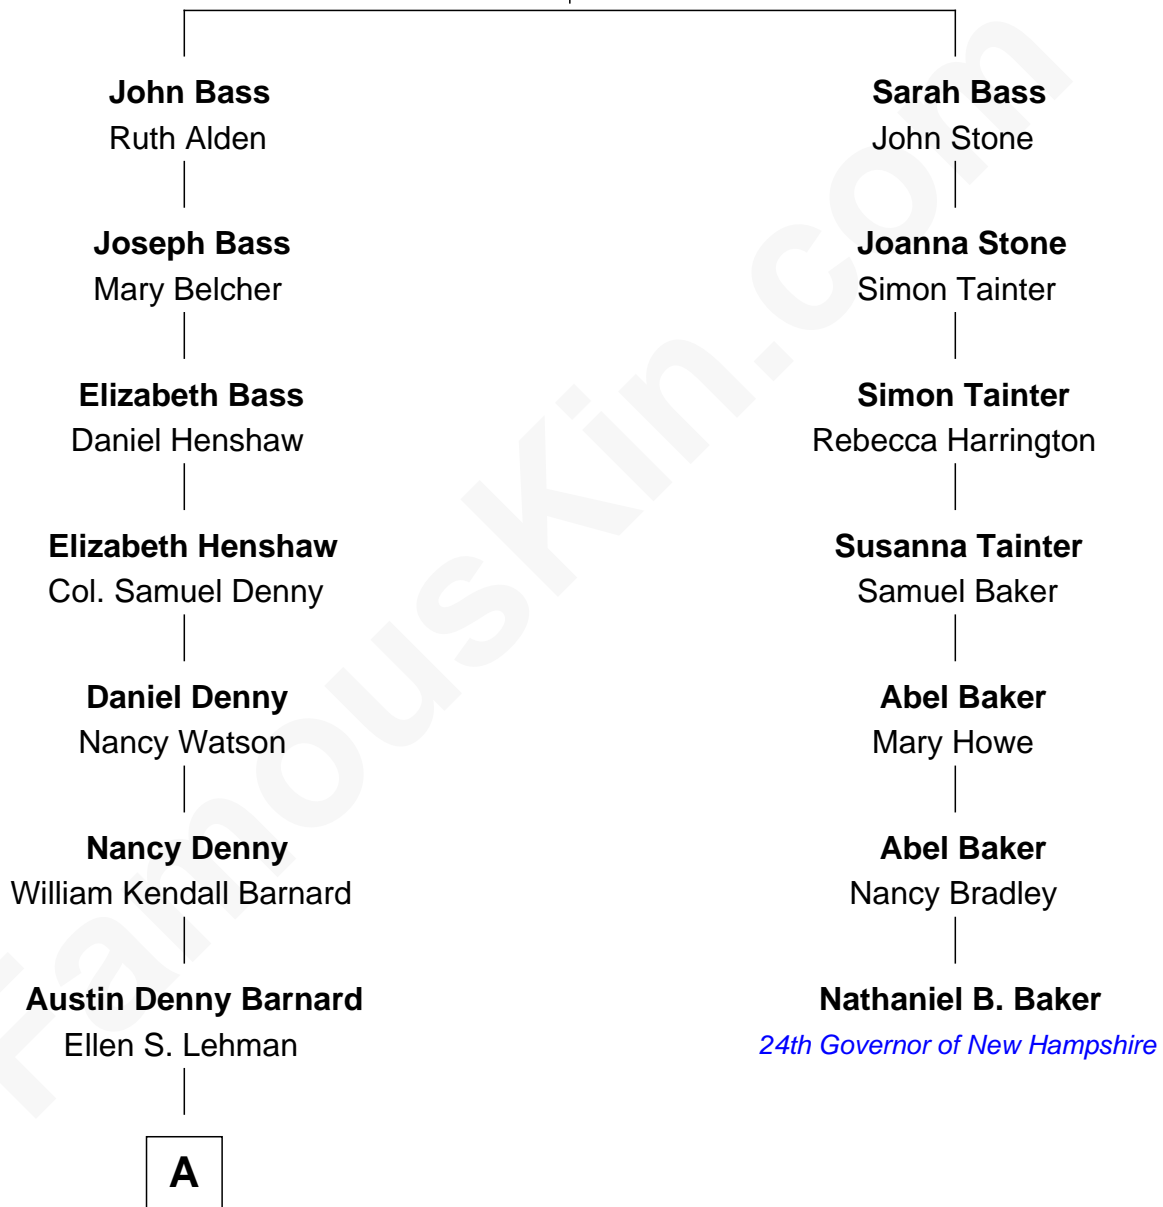

FamousKin.com Relationship Chart of

Timothy Hutton

TV and Movie Actor

6th cousin 4 times removed of

Nathaniel B. Baker

24th Governor of New Hampshire

Samuel Bass

Anne Savell

A

—
Maryline Barnard
Arthur French Poole

—
Arthur Barnard Poole
Helen Noyes Burdick

—
Maryline Barnard Poole
Dana James Hutton

—
Timothy Hutton
TV and Movie Actor

FamousKin.com