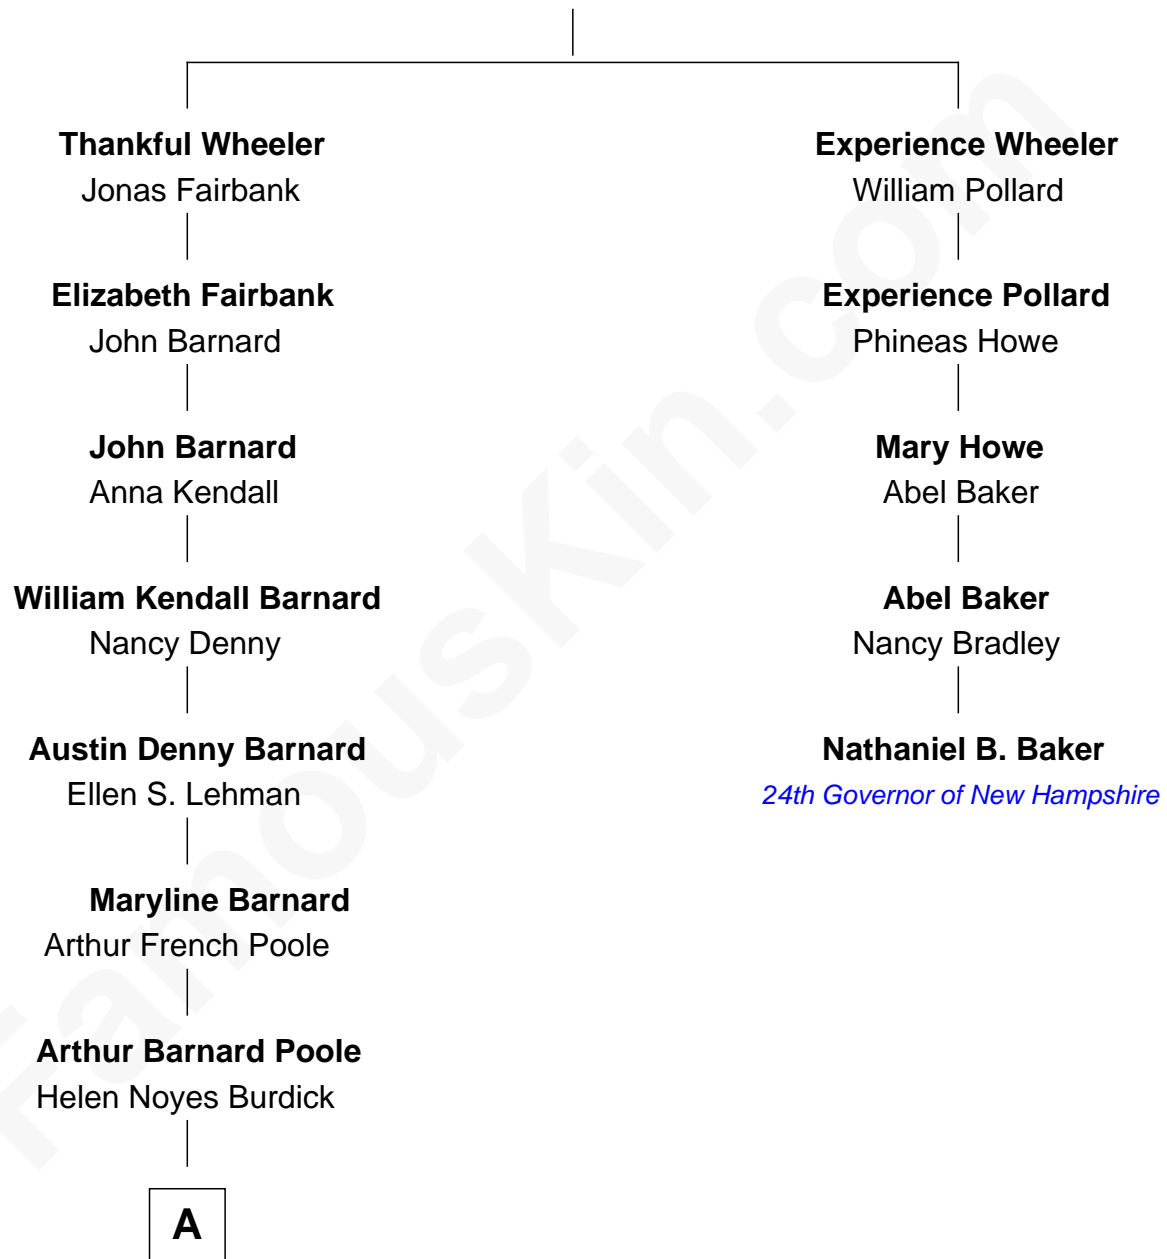

# FamousKin.com Relationship Chart of

**Timothy Hutton**

*TV and Movie Actor*

4th cousin 4 times removed of

**Nathaniel B. Baker**

*24th Governor of New Hampshire*

**Josiah Wheeler**

Martha Prescott

**A**

—  
**Maryline Barnard Poole**

Dana James Hutton

—  
**Timothy Hutton**

*TV and Movie Actor*

FamousKin.com