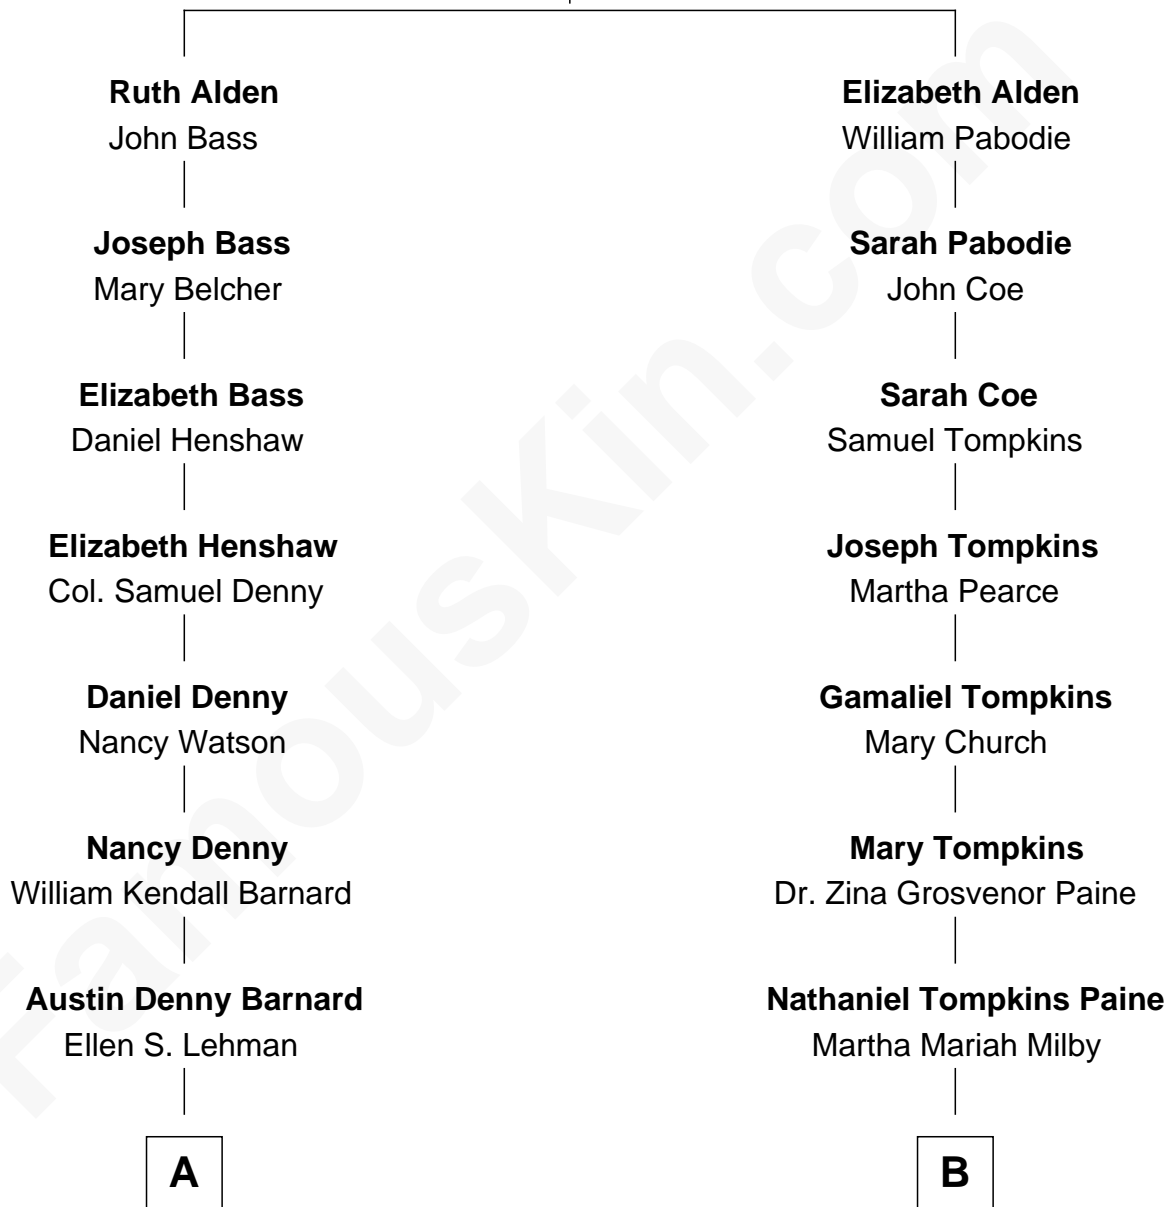

FamousKin.com

Relationship Chart of

Timothy Hutton

TV and Movie Actor

8th cousin 2 times removed of

Charles M. Dale

66th Governor of New Hampshire

John Alden
Priscilla Mullins

A

Maryline Barnard
Arthur French Poole

Arthur Barnard Poole
Helen Noyes Burdick

Maryline Barnard Poole
Dana James Hutton

Timothy Hutton
TV and Movie Actor

B

Maud Paine
Fred Vernon Dale

Charles M. Dale
66th Governor of New Hampshire