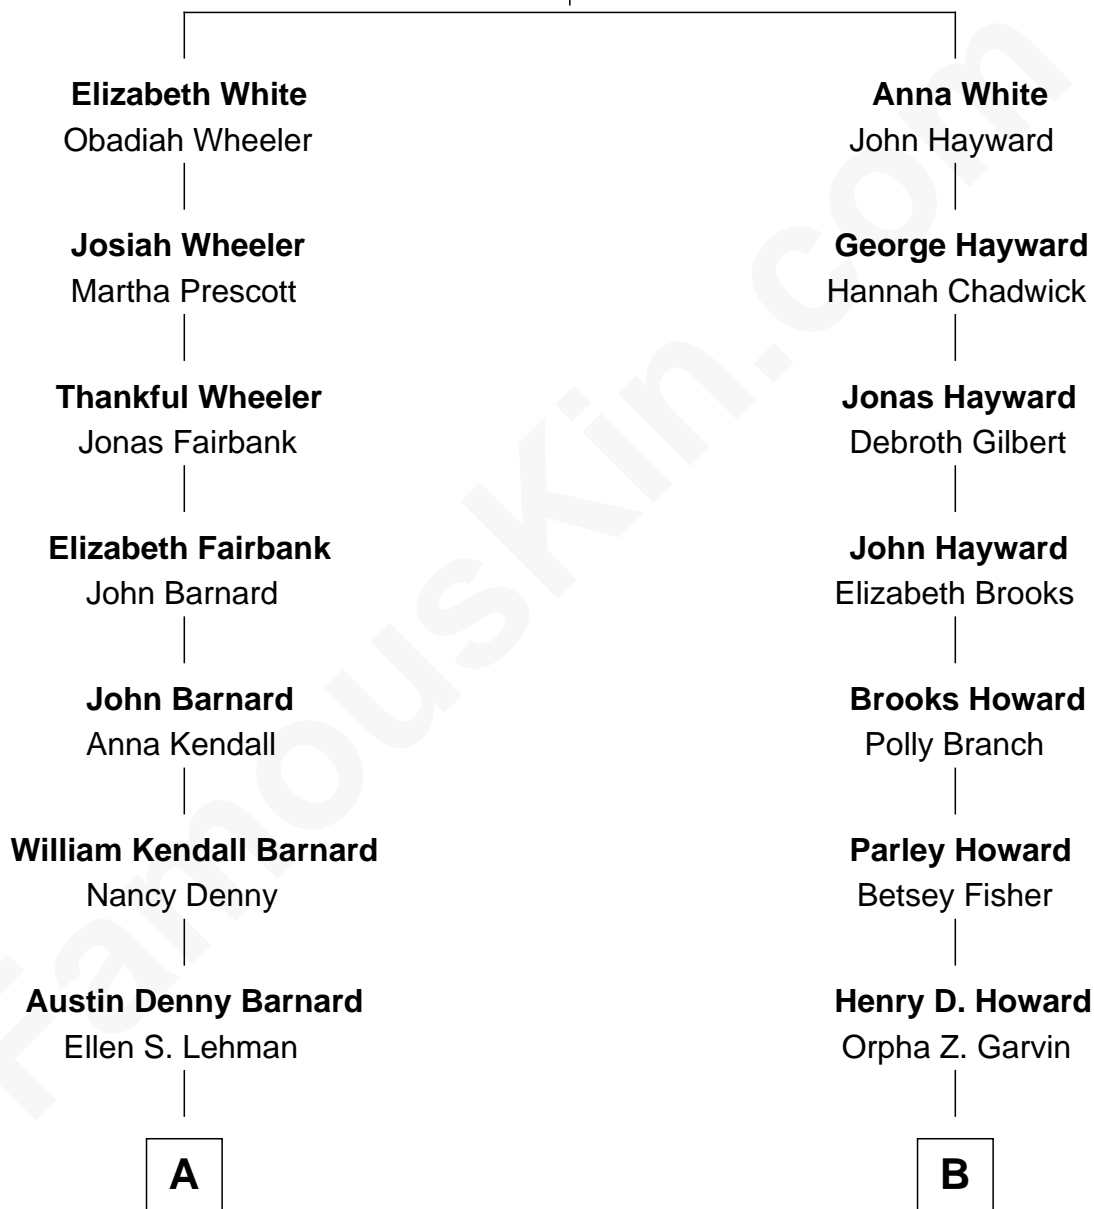

FamousKin.com Relationship Chart of

Timothy Hutton

TV and Movie Actor

10th cousin 2 times removed of

Taylor Lautner

TV and Movie Actor

Resolved White

Judith Vassall

A

Maryline Barnard
Arthur French Poole

Arthur Barnard Poole
Helen Noyes Burdick

Maryline Barnard Poole
Dana James Hutton

Timothy Hutton
TV and Movie Actor

B

Alice B. Howard
Franklin A. French

Ruth French
John Giles Akers