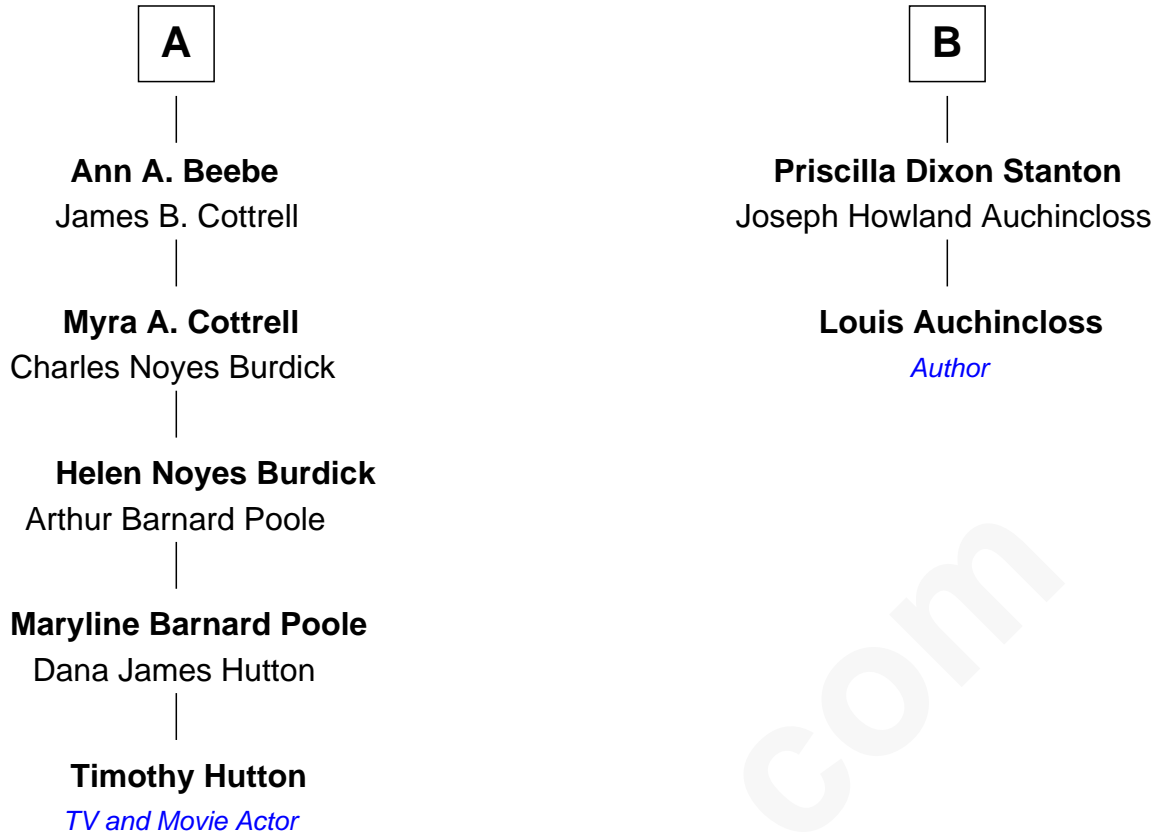

# FamousKin.com Relationship Chart of

**Timothy Hutton**

*TV and Movie Actor*

8th cousin 3 times removed of

**Louis Auchincloss**

*Author*

**Thomas Minor**

Grace Palmer

**Ephraim Minor**

Hannah Avery

**James Minor**

Abigail Eldridge

**Charles Minor**

Mary Wheeler

**Abigail Minor**

David Wheeler

Mary Avery

**Prudence Minor**

Joseph Denison

**Joseph Denison**

Bridget Noyes

**Amos Denison**

Hannah Elizabeth Williams

**Hannah Elizabeth Denison**

Ephraim Williams

**Hannah Elizabeth Williams**

Courtlandt Palmer Dixon

**Pauline Williams Dixon**

Louis Lee Stanton

**B**

FamousKin.com