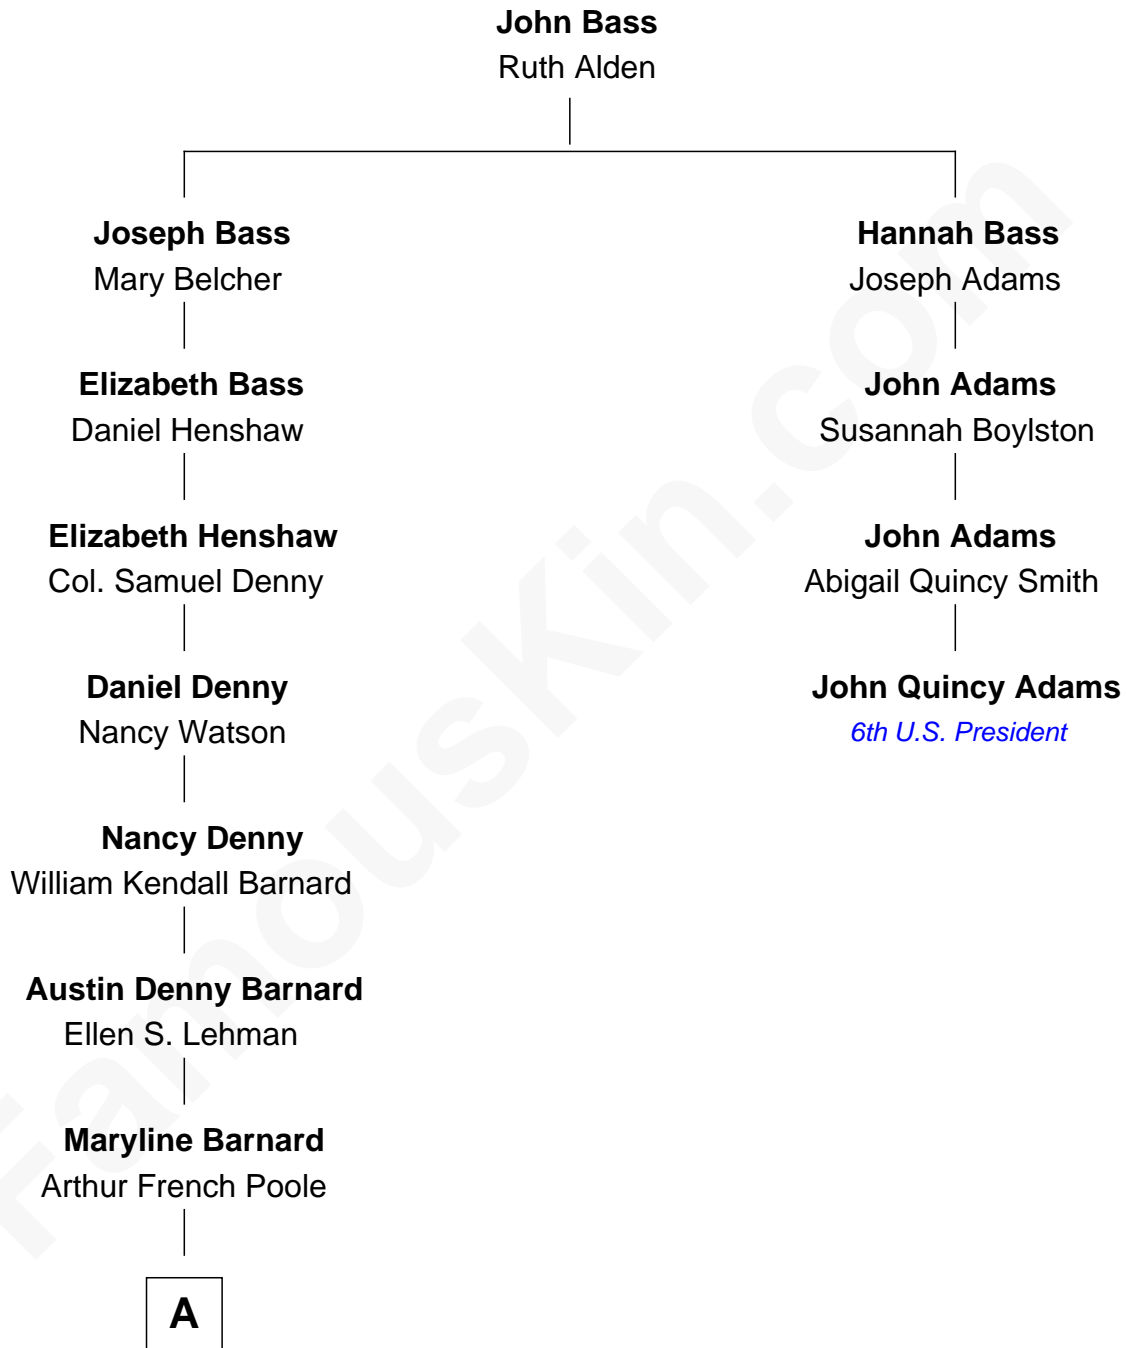

FamousKin.com Relationship Chart of

Timothy Hutton

TV and Movie Actor

3rd cousin 6 times removed of

John Quincy Adams

6th U.S. President

A

—
Arthur Barnard Poole

Helen Noyes Burdick

—
Maryline Barnard Poole

Dana James Hutton

—
Timothy Hutton

TV and Movie Actor

FamousKin.com